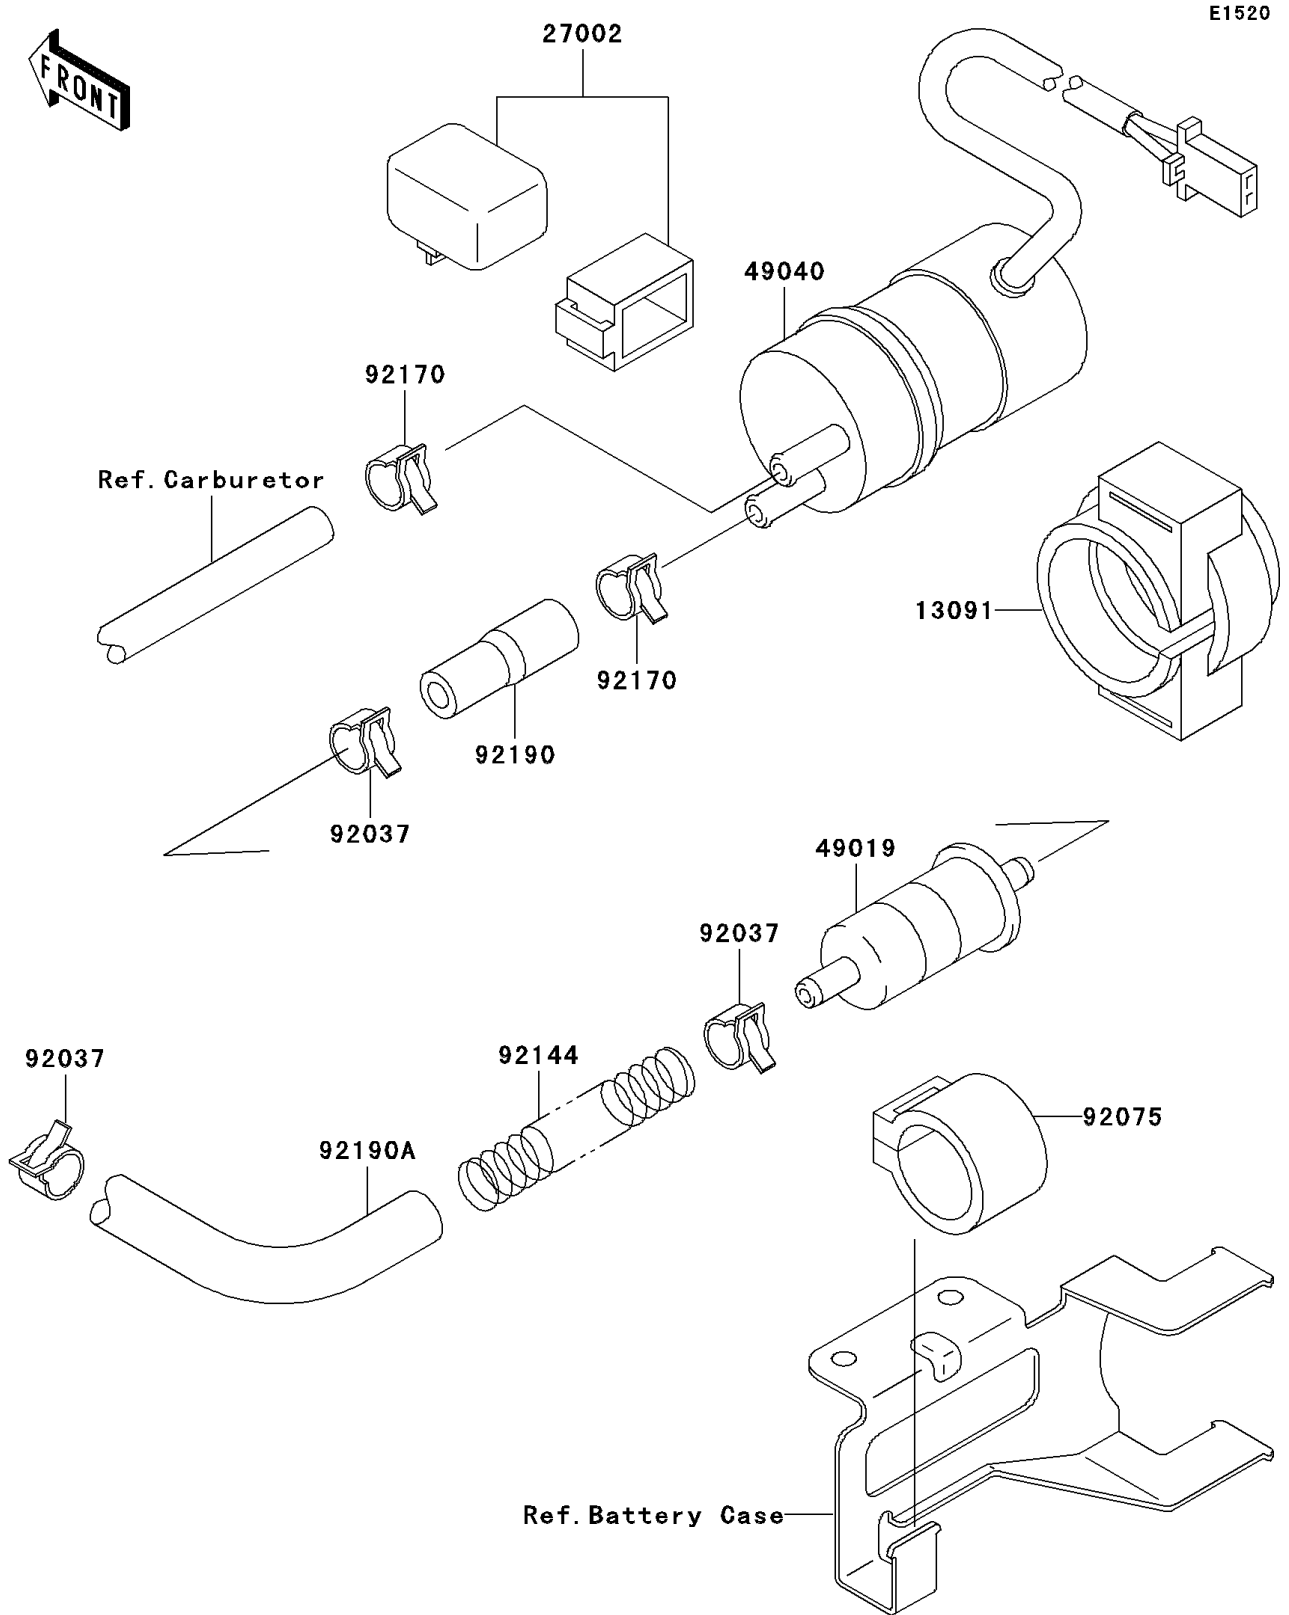

# 1998 Ninja® ZX™-11 PARTS DIAGRAM

## Fuel Pump

## 1998 Ninja® ZX™-11 PARTS LIST

### Fuel Pump

ITEM NAME	PART NUMBER	QUANTITY
HOLDER (Ref # 13091)	13091-1512	1
RELAY-ASSY (Ref # 27002)	27002-1065	1
FILTER-FUEL (Ref # 49019)	49019-1055	1
PUMP-FUEL (Ref # 49040)	49040-1061	1
CLAMP (Ref # 92037)	92037-1181	3
DAMPER,FUEL FILTER (Ref # 92075)	92075-1853	1
SPRING,TUBE (Ref # 92144)	92144-1821	1
CLAMP (Ref # 92170)	92170-1491	2
TUBE (Ref # 92190)	92190-1153	1
TUBE,FUEL TAP-FUEL FILTER (Ref # 92190A)	92190-1394	1