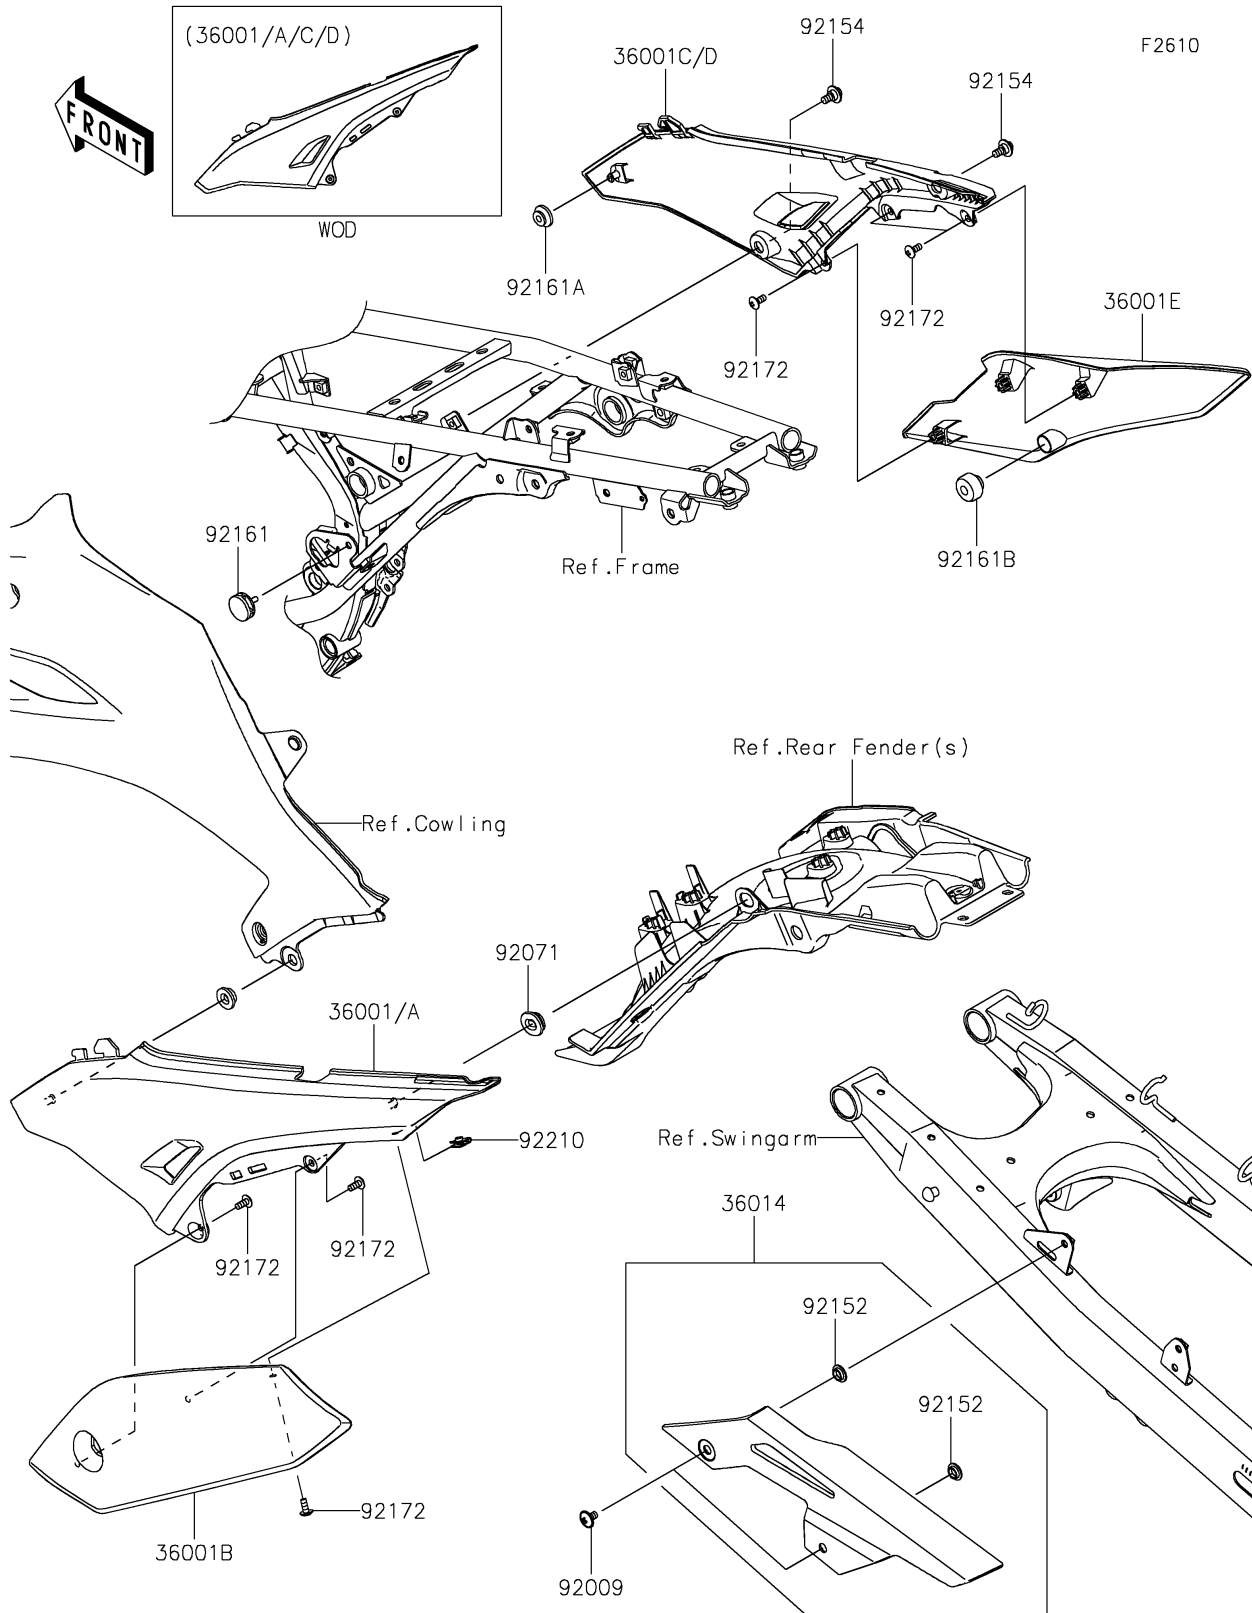

# 2024 KLX® 230SM ABS PARTS DIAGRAM

## Side Covers/Chain Cover

## 2024 KLX® 230SM ABS PARTS LIST

### Side Covers/Chain Cover

ITEM NAME	PART NUMBER	QUANTITY
COVER-SIDE,LH,UPP,B.GRAY (Ref # 36001)	36001-0761-67A	1
COVER-SIDE,LH,UPP,P.BLUE (Ref # 36001A)	36001-0761-67E	1
COVER-SIDE,LH,LWR,EBONY (Ref # 36001B)	36001-0762-6C	1
COVER-SIDE,RH,UPP,B.GRAY (Ref # 36001C)	36001-0763-67A	1
COVER-SIDE,RH,UPP,P.BLUE (Ref # 36001D)	36001-0763-67E	1
COVER-SIDE,RH,LWR,EBONY (Ref # 36001E)	36001-0764-6C	1
CASE-CHAIN (Ref # 36014)	36014-0560	1
SCREW,6X10 (Ref # 92009)	92009-1729	2
GROMMET (Ref # 92071)	92071-0795	1
COLLAR,8.8X16X4 (Ref # 92152)	92152-1731	2
BOLT,FLANGED,6X13 (Ref # 92154)	92154-4411	2
DAMPER (Ref # 92161)	92161-0581	1
DAMPER (Ref # 92161A)	92161-1531	2
DAMPER (Ref # 92161B)	92161-1783	1
SCREW,5X12 (Ref # 92172)	92172-1095	6
NUT,CLIP,5MM (Ref # 92210)	92210-1666	1