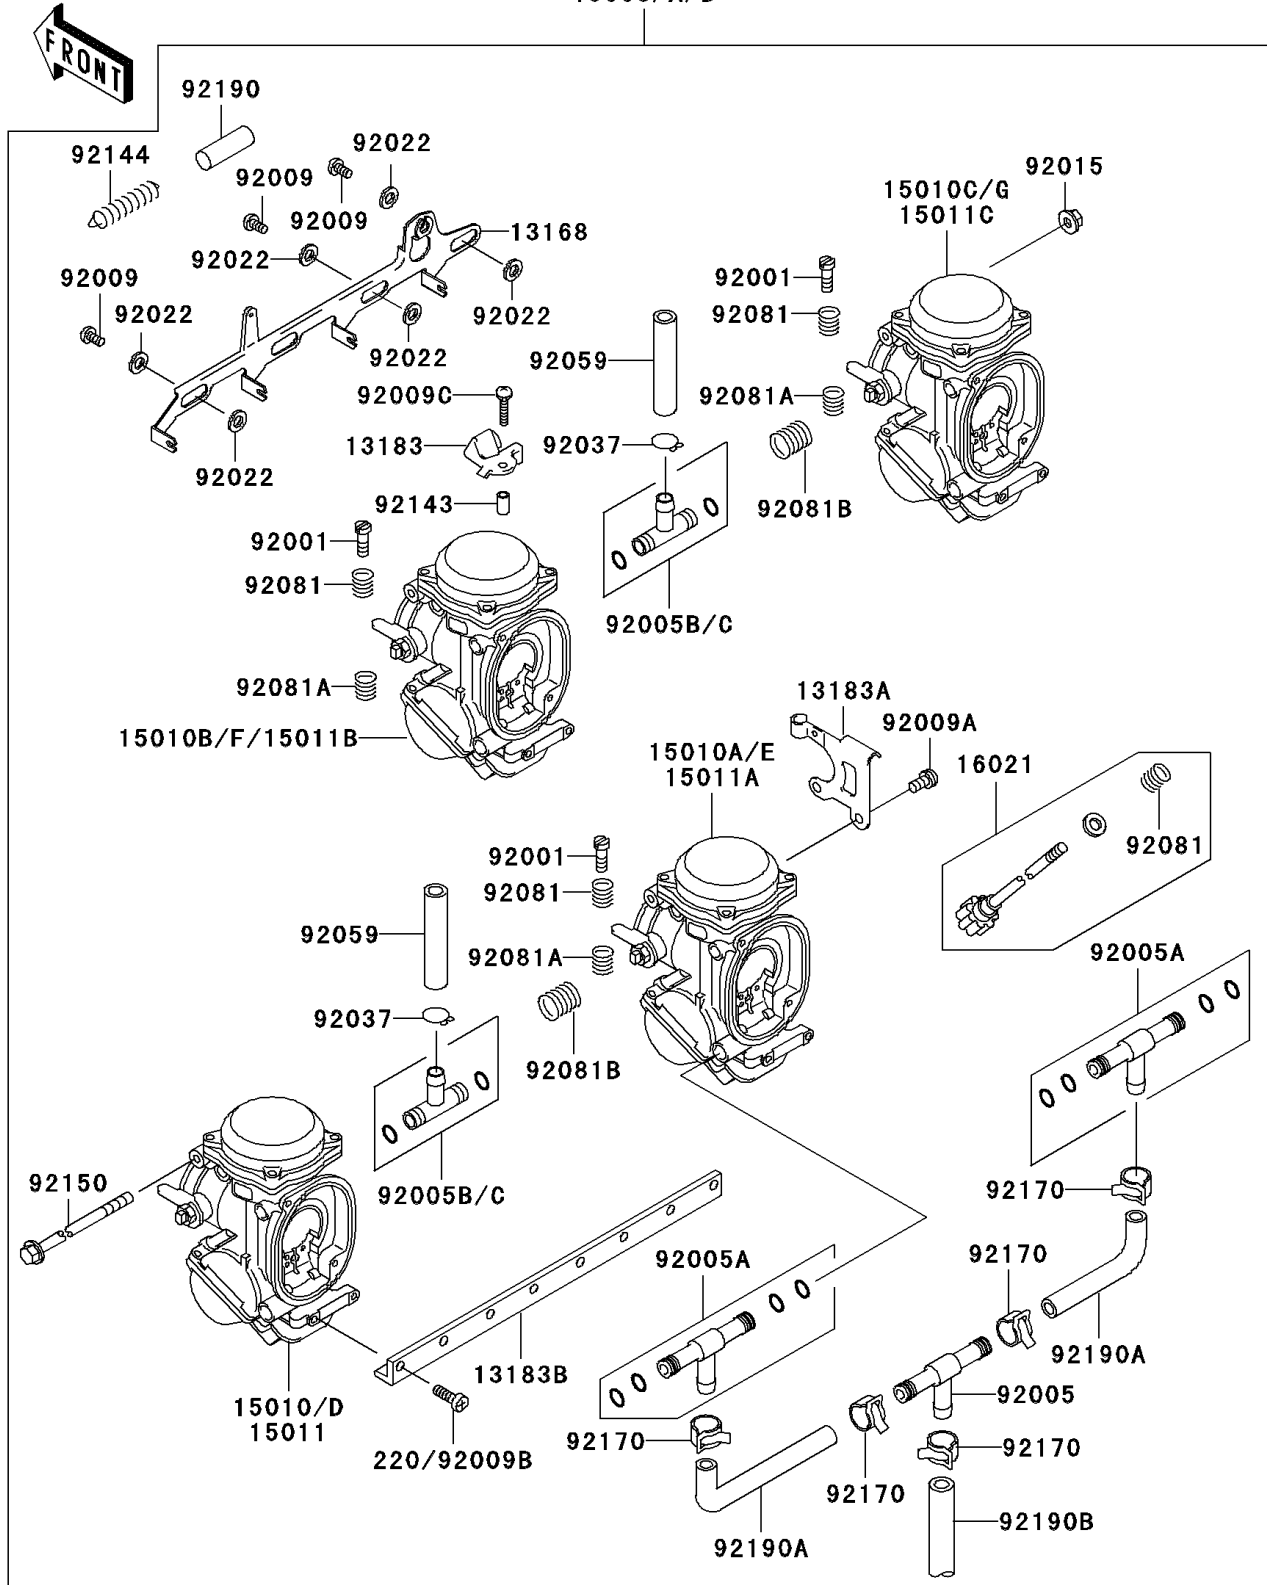

1997 Ninja® ZX™ -11 PARTS DIAGRAM

Carburetor

15003/A/B

E1611

1997 Ninja® ZX™ -11 PARTS LIST

Carburetor

ITEM NAME	PART NUMBER	QUANTITY
LEVER,STARTER (Ref # 13168)	13168-1405	1
PLATE,STARTER CABLE (Ref # 13183)	13183-1592	1
PLATE,THROTTLE CABLE (Ref # 13183A)	13183-1606	1
PLATE,CARBURETOR,STAY (Ref # 13183B)	13183-1321	1
CARBURETOR-ASSY (Ref # 15003A)	15003-1182	1
CARBURETOR,LH.OUTSIDE (Ref # 15010)	15010-1840	1
CARBURETOR,LH.INSIDE (Ref # 15010A)	15010-1841	1
CARBURETOR,RH.INSIDE (Ref # 15010B)	15010-1842	1
CARBURETOR,RH.OUTSIDE (Ref # 15010C)	15010-1843	1
SCREW-THROTTLE STOP (Ref # 16021)	16021-1190	1
BOLT,THROTTLE ADJUST (Ref # 92001)	92001-1998	3
FITTING,T-TYPE (Ref # 92005)	92005-1119	1
FITTING (Ref # 92005A)	92005-1294	2
FITTING (Ref # 92005B)	92005-1306	2
SCREW (Ref # 92009)	92009-1262	3
SCREW,5X10 (Ref # 92009A)	92009-1365	1
SCREW,4X18 (Ref # 92009C)	92009-1632	1
NUT,FLANGED,5MM (Ref # 92015)	92015-1259	1
WASHER,6.1X11X0.8,POLYACETAL (Ref # 92022)	92022-1199	6
SCREW-PAN-CROS,5X14 (Ref # 220)	220D0514	8
CLAMP,TUBE (Ref # 92037)	92037-1531	2
TUBE,7X11X45 (Ref # 92059)	92059-1738	2
SPRING,THROTTLE ADJUST UPP (Ref # 92081)	92081-1620	4
SPRING,THROTTLE ADJUST LWR (Ref # 92081A)	92081-1621	3
SPRING,THROTTLE ADJUST CNT (Ref # 92081B)	92081-1622	2
COLLAR,4X5.2X9.6 (Ref # 92143)	92143-1265	1
SPRING,STARTER LEVER (Ref # 92144)	92144-1518	1
BOLT,5X305 (Ref # 92150)	92150-1211	1
CLAMP,TUBE (Ref # 92170)	92170-1051	5

1997 Ninja® ZX™ -11 PARTS LIST

Carburetor

ITEM NAME	PART NUMBER	QUANTITY
TUBE,STARTER SPRING (Ref # 92190)	92190-1157	1
TUBE,L=110 (Ref # 92190A)	92190-1165	2
TUBE,7.3X12.5X89 (Ref # 92190B)	92190-1466	1