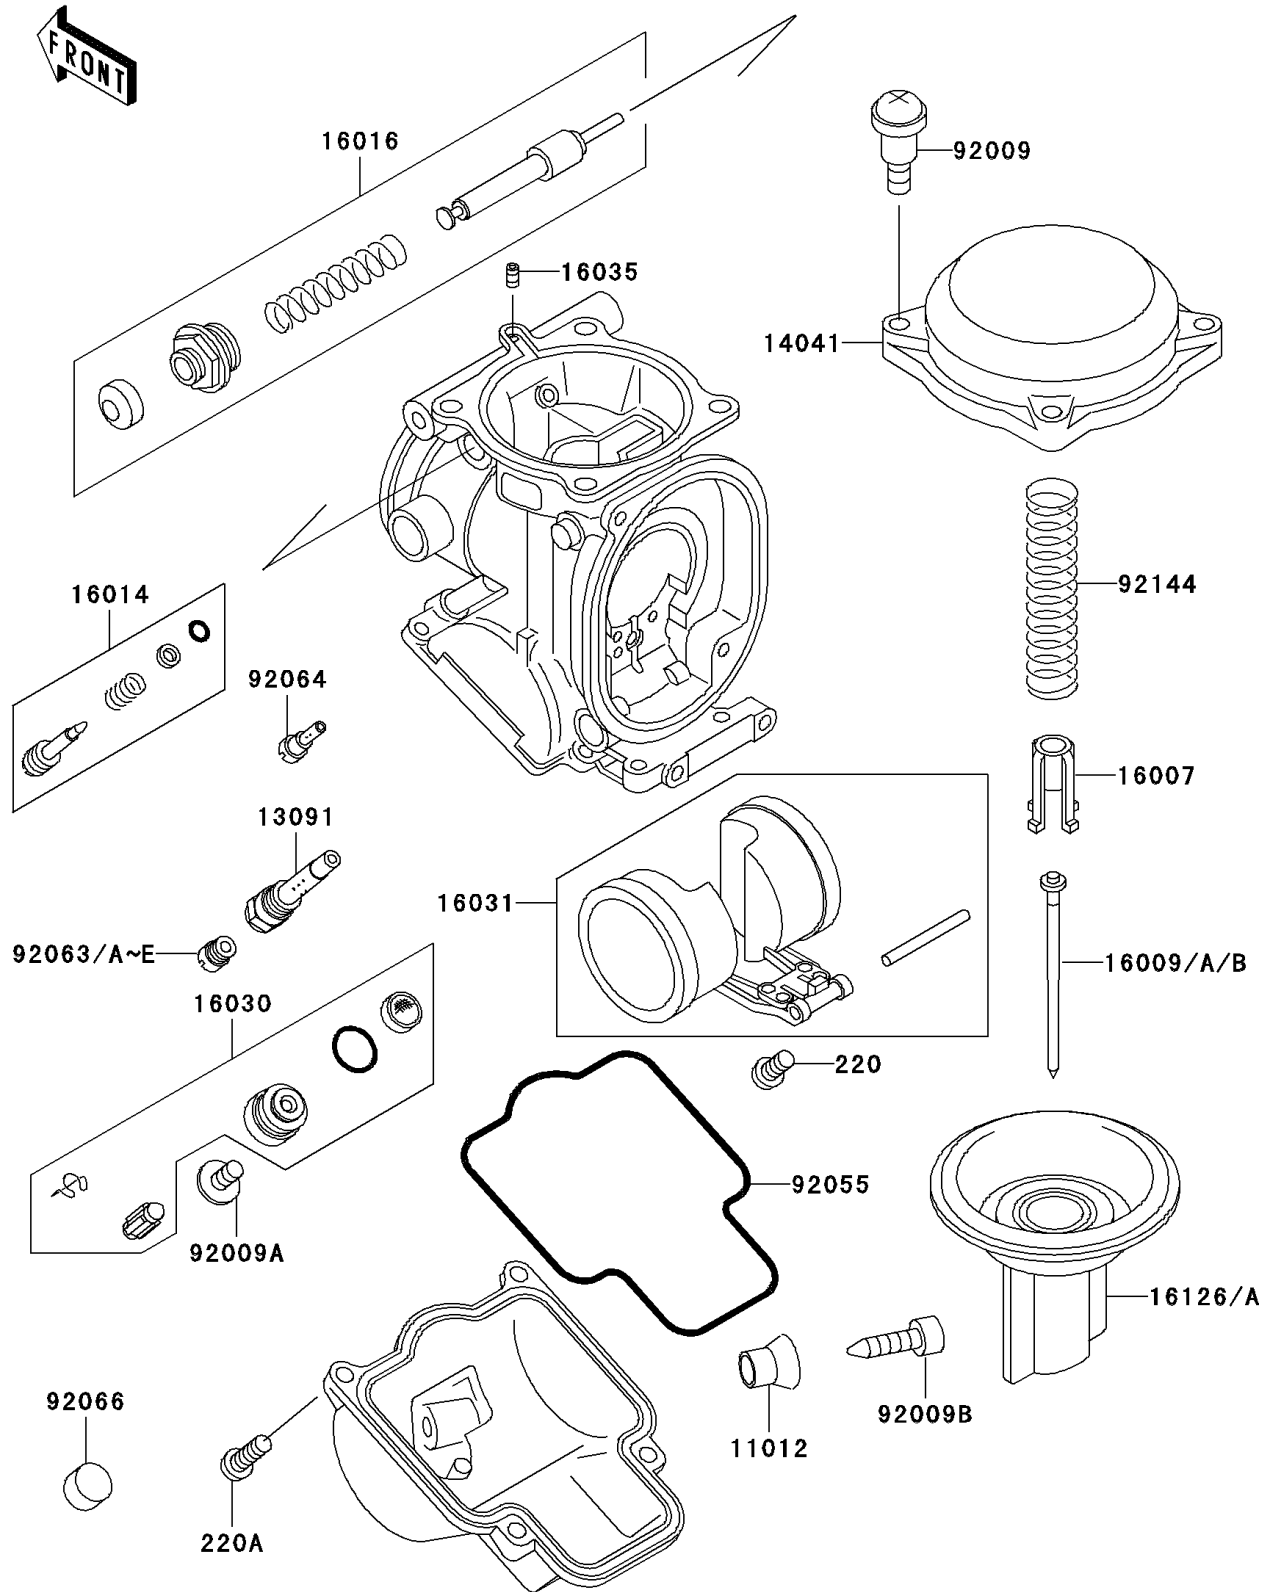

1997 Ninja® ZX™ -11 PARTS DIAGRAM

Carburetor Parts

E1612

1997 Ninja® ZX™ -11 PARTS LIST

Carburetor Parts

ITEM NAME	PART NUMBER	QUANTITY
SCREW-PAN-CROS (Ref # 220)	220D0408	4
SCREW-PAN-CROS (Ref # 220A)	220D0414	16
CAP,DRAIN SCREW (Ref # 11012)	11012-1675	4
HOLDER,NEEDLE JET (Ref # 13091)	13091-1698	4
COVER-COMP,MIXING (Ref # 14041)	14041-1100	4
SEAT-SPRING,VALVE (Ref # 16007)	16007-1117	4
NEEDLE-JET,N96X (Ref # 16009A)	16009-1786	4
SCREW-PILOT AIR (Ref # 16014)	16014-1086	4
PLUNGER,STARTER (Ref # 16016)	16016-1090	4
VALVE-FLOAT (Ref # 16030)	16030-1077	4
FLOAT (Ref # 16031)	16031-1080	4
JET-AIR,LEAK (Ref # 16035)	16035-1055	4
VALVE,VACUUM (Ref # 16126)	16126-1247	4
SCREW,4X4.4 (Ref # 92009)	92009-1549	15
SCREW,4X8 (Ref # 92009A)	92009-1550	4
SCREW,DRAIN,M6X0.75 (Ref # 92009B)	92009-1551	4
RING-O,FLOAT CHAMBER (Ref # 92055)	92055-1426	4
JET-MAIN,#152 (Ref # 92063)	92063-1331	4
JET-MAIN,#155 (Ref # 92063A)	92063-1332	4
JET-MAIN,#158 (Ref # 92063B)	92063-1344	2
JET-MAIN,#160 (Ref # 92063C)	92063-1345	2
JET-MAIN,#162 (Ref # 92063D)	92063-1346	4
JET-MAIN,#165 (Ref # 92063E)	92063-1347	4
JET-PILOT,#38 (Ref # 92064)	92064-1119	4
PLUG,PILOT AIR SCREW,6.9X2 (Ref # 92066)	92066-1051	4
SPRING,THROTTLE VALVE (Ref # 92144)	92144-1535	4