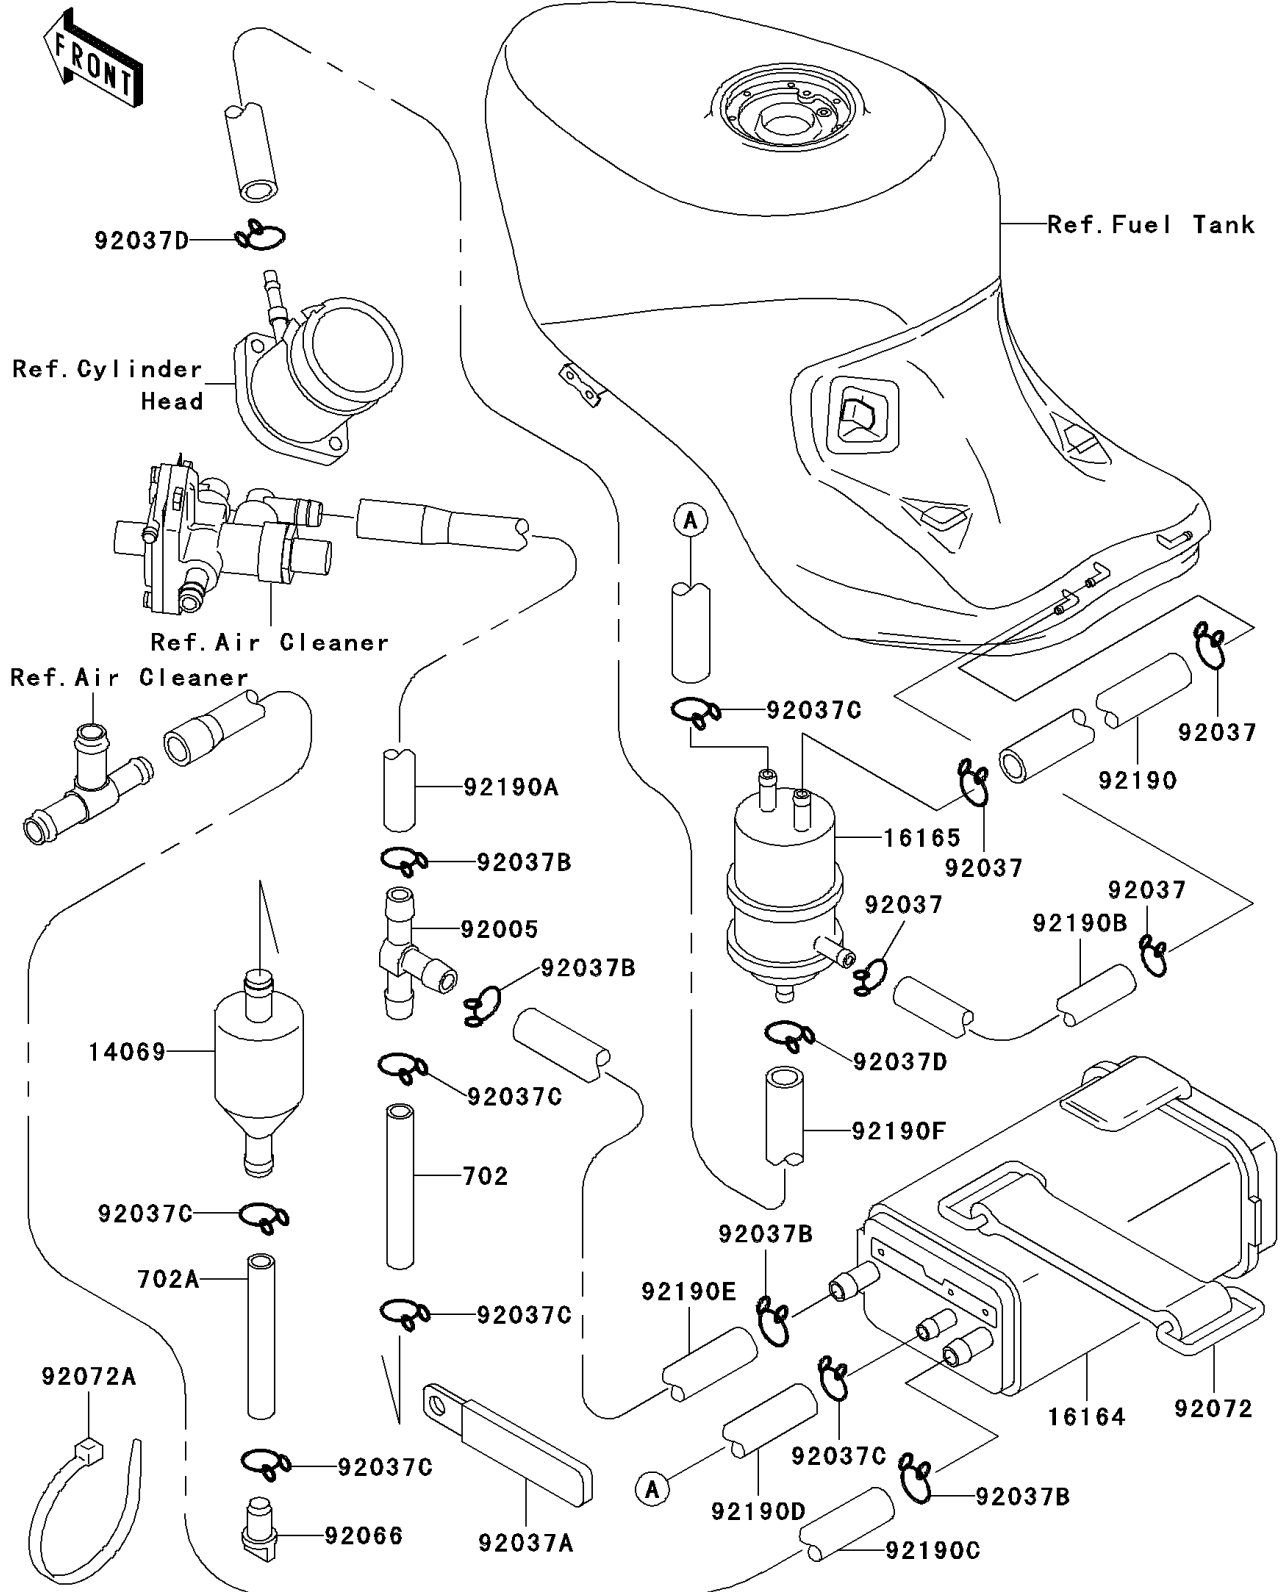

# 1997 Ninja® ZX™ -11 PARTS DIAGRAM

Fuel Evaporative System

E1650

# 1997 Ninja® ZX™ -11 PARTS LIST

## Fuel Evaporative System

ITEM NAME	PART NUMBER	QUANTITY
TUBE-RUBBER (Ref # 702)	702A07150	1
TUBE-RUBBER (Ref # 702A)	702A07330	1
BREATHER (Ref # 14069)	14069-1051	1
CANISTER (Ref # 16164)	16164-1064	1
SEPARATOR (Ref # 16165)	16165-1001	1
FITTING,T-TYPE (Ref # 92005)	92005-1119	1
CLAMP,TUBE (Ref # 92037)	92037-010	4
CLAMP,WIRING HARNESS,L=60 (Ref # 92037A)	92037-1069	1
CLAMP,HOSE (Ref # 92037B)	92037-1104	4
CLAMP,TUBE (Ref # 92037C)	92037-147	6
CLAMP (Ref # 92037D)	92037-1712	2
PLUG,DRAIN (Ref # 92066)	92066-1211	1
BAND,BATTERY,L=105 (Ref # 92072)	92072-1173	1
BAND,L=185 (Ref # 92072A)	92072-1195	1
TUBE,TANK-SEPARATOR,BLUE (Ref # 92190)	92190-1374	1
TUBE,VALVE-FITTING,YELLOW (Ref # 92190A)	92190-1376	1
TUBE,TANK-SEPARATOR,RED (Ref # 92190B)	92190-1377	1
TUBE,CANISTER-AIRFILTER,GREEN (Ref # 92190C)	92190-1378	1
TUBE,CANISTER-SEPARATOR,BLUE (Ref # 92190D)	92190-1379	1
TUBE,FITTING-CANISTER,YELLOW (Ref # 92190E)	92190-1430	1
TUBE,SEPARATOR-HOLDER,WHITE (Ref # 92190F)	92190-1431	1