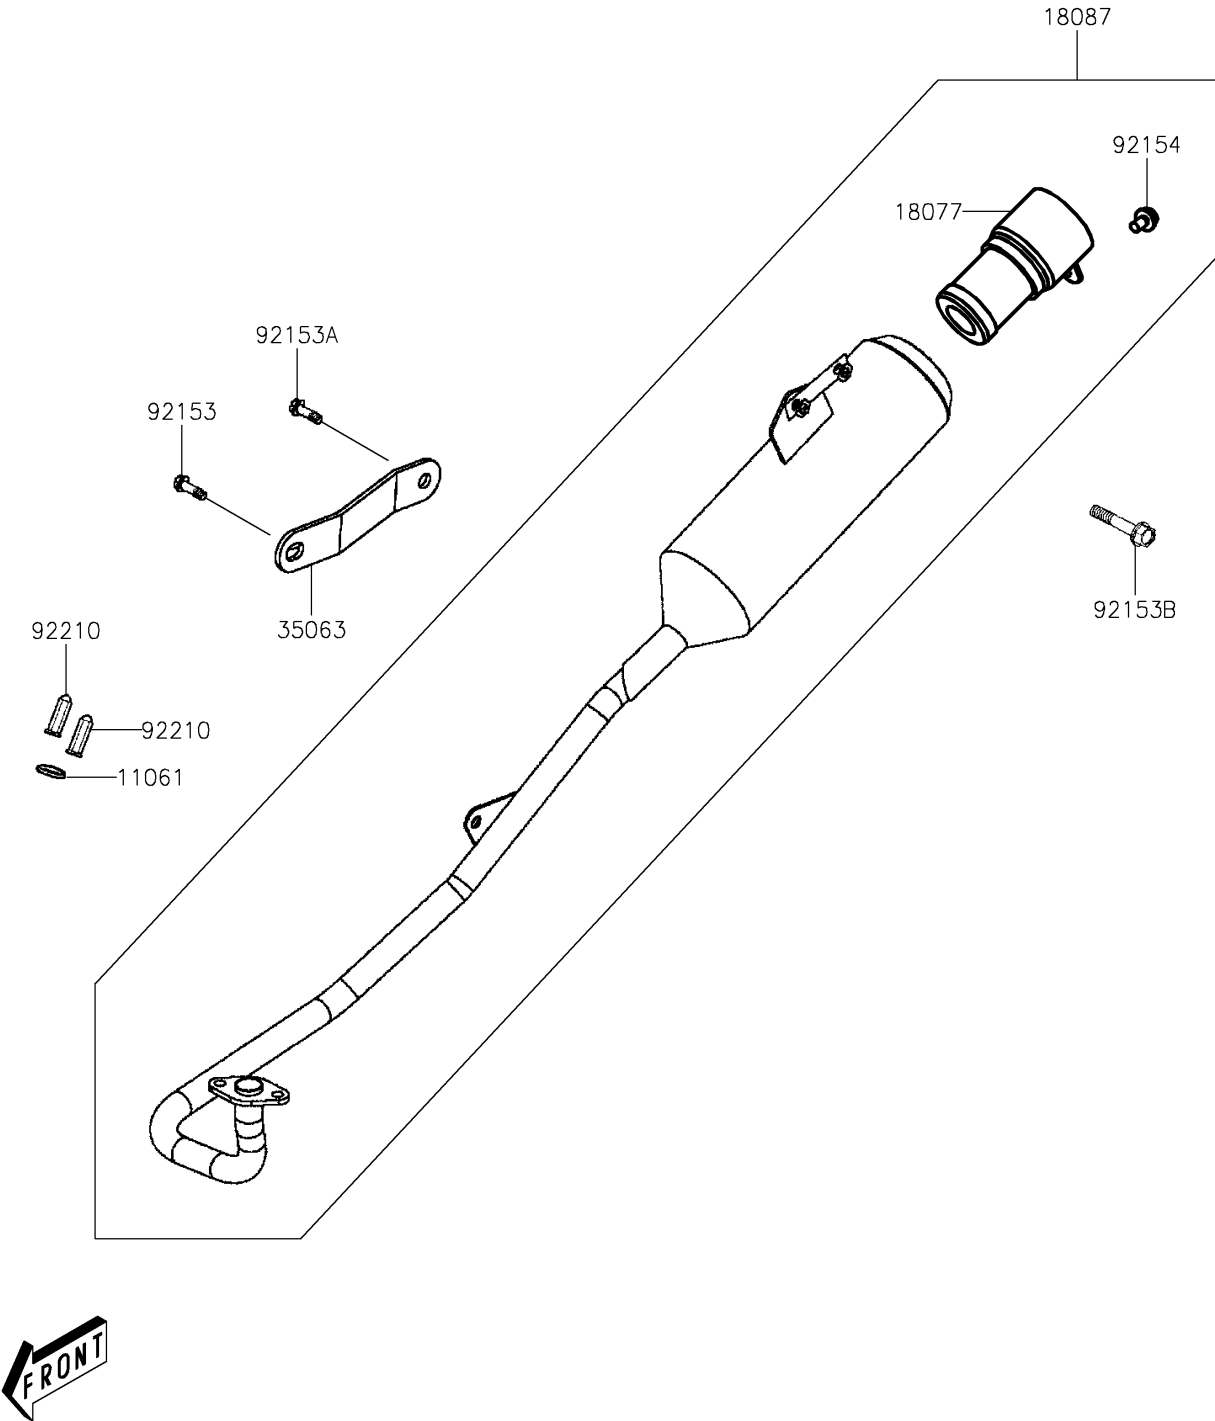

# 2025 KFX50 PARTS DIAGRAM

Muffler(s)

E1140

## 2025 KFX50 PARTS LIST

Muffler(s)

ITEM NAME	PART NUMBER	QUANTITY
GASKET,EXHAUST (Ref # 11061)	11061-Y014	1
ARRESTER-SPARK (Ref # 18077)	18077-Y002	1
MUFFLER (Ref # 18087)	18087-Y006	1
STAY,MUFFLER (Ref # 35063)	35063-Y001	1
BOLT,8X28 (Ref # 92153)	92153-Y020	1
BOLT,FLANGE,8X16 (Ref # 92153A)	92153-Y032	1
BOLT,FLANGE,8X38 (Ref # 92153B)	92153-Y070	1
BOLT,FLANGE,6X10 (Ref # 92154)	92154-Y013	1
NUT,CAP,6MM (Ref # 92210)	92210-Y007	2