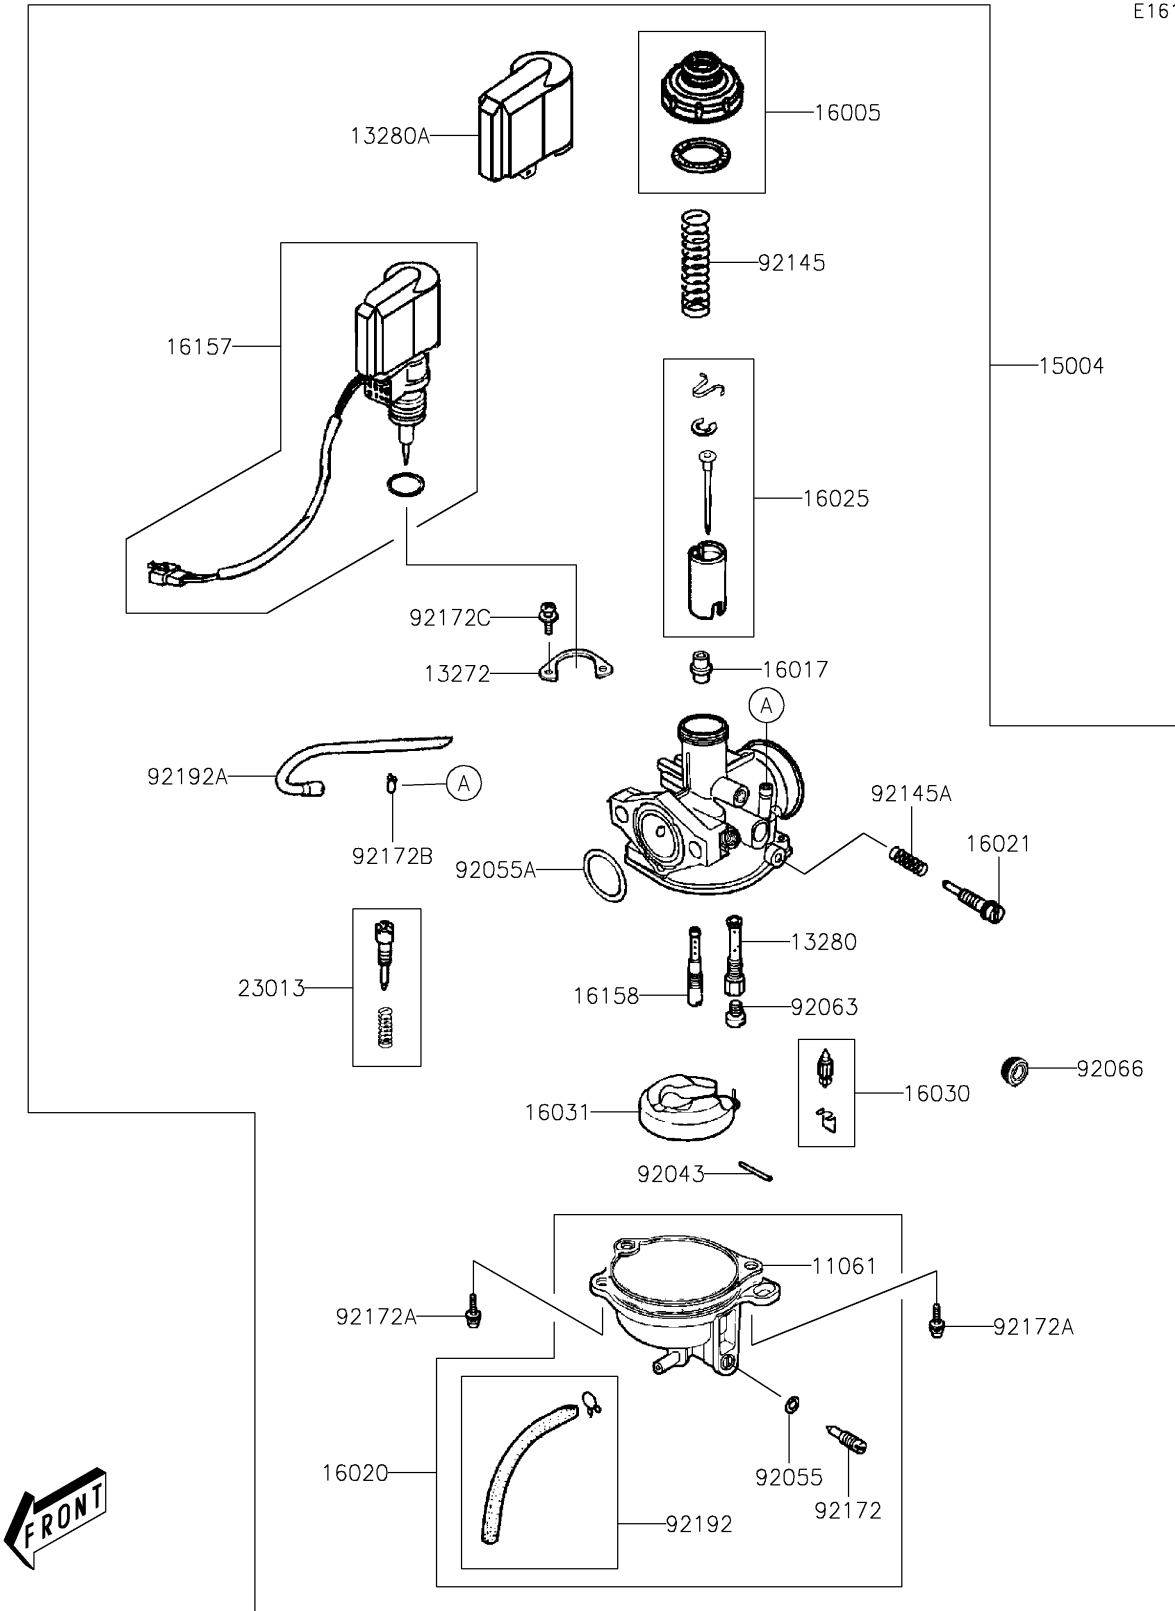

# 2025 KFX® 50 PARTS DIAGRAM

Carburetor

E1611

## 2025 KFX® 50 PARTS LIST

### Carburetor

ITEM NAME	PART NUMBER	QUANTITY
GASKET,FLOAT CHAMBER (Ref # 11061)	11061-Y021	1
PLATE (Ref # 13272)	13272-Y011	1
HOLDER,NEEDLE JET (Ref # 13280)	13280-Y007	1
HOLDER,CAP (Ref # 13280A)	13280-Y008	1
CARBURETOR-ASSY (Ref # 15004)	15004-Y006	1
TOP-CHAMBER (Ref # 16005)	16005-Y001	1
JET-NEEDLE (Ref # 16017)	16017-Y001	1
CHAMBER-FLOAT (Ref # 16020)	16020-Y001	1
SCREW-THROTTLE STOP (Ref # 16021)	16021-Y001	1
VALVE-THROTTLE (Ref # 16025)	16025-Y005	1
VALVE-FLOAT,ASSY (Ref # 16030)	16030-Y002	1
FLOAT (Ref # 16031)	16031-Y001	1
JET-STARTER (Ref # 16157)	16157-Y001	1
JET-SLOW (Ref # 16158)	16158-Y001	1
SCREW-ASSY,ADJUST (Ref # 23013)	23013-Y001	1
PIN (Ref # 92043)	92043-Y002	1
RING-O (Ref # 92055)	92055-Y001	1
RING-O (Ref # 92055A)	92055-Y016	1
JET-MAIN (Ref # 92063)	92063-Y002	1
PLUG (Ref # 92066)	92066-Y008	1
SPRING (Ref # 92145)	92145-Y002	1
SPRING (Ref # 92145A)	92145-Y004	1
SCREW,DRAIN (Ref # 92172)	92172-Y001	1
SCREW (Ref # 92172A)	92172-Y013	2
CLAMP (Ref # 92172B)	92172-Y023	1
SCREW,4X8 (Ref # 92172C)	92172-Y065	2
TUBE,ASSY (Ref # 92192)	92192-Y006	1
TUBE (Ref # 92192A)	92192-Y011	1