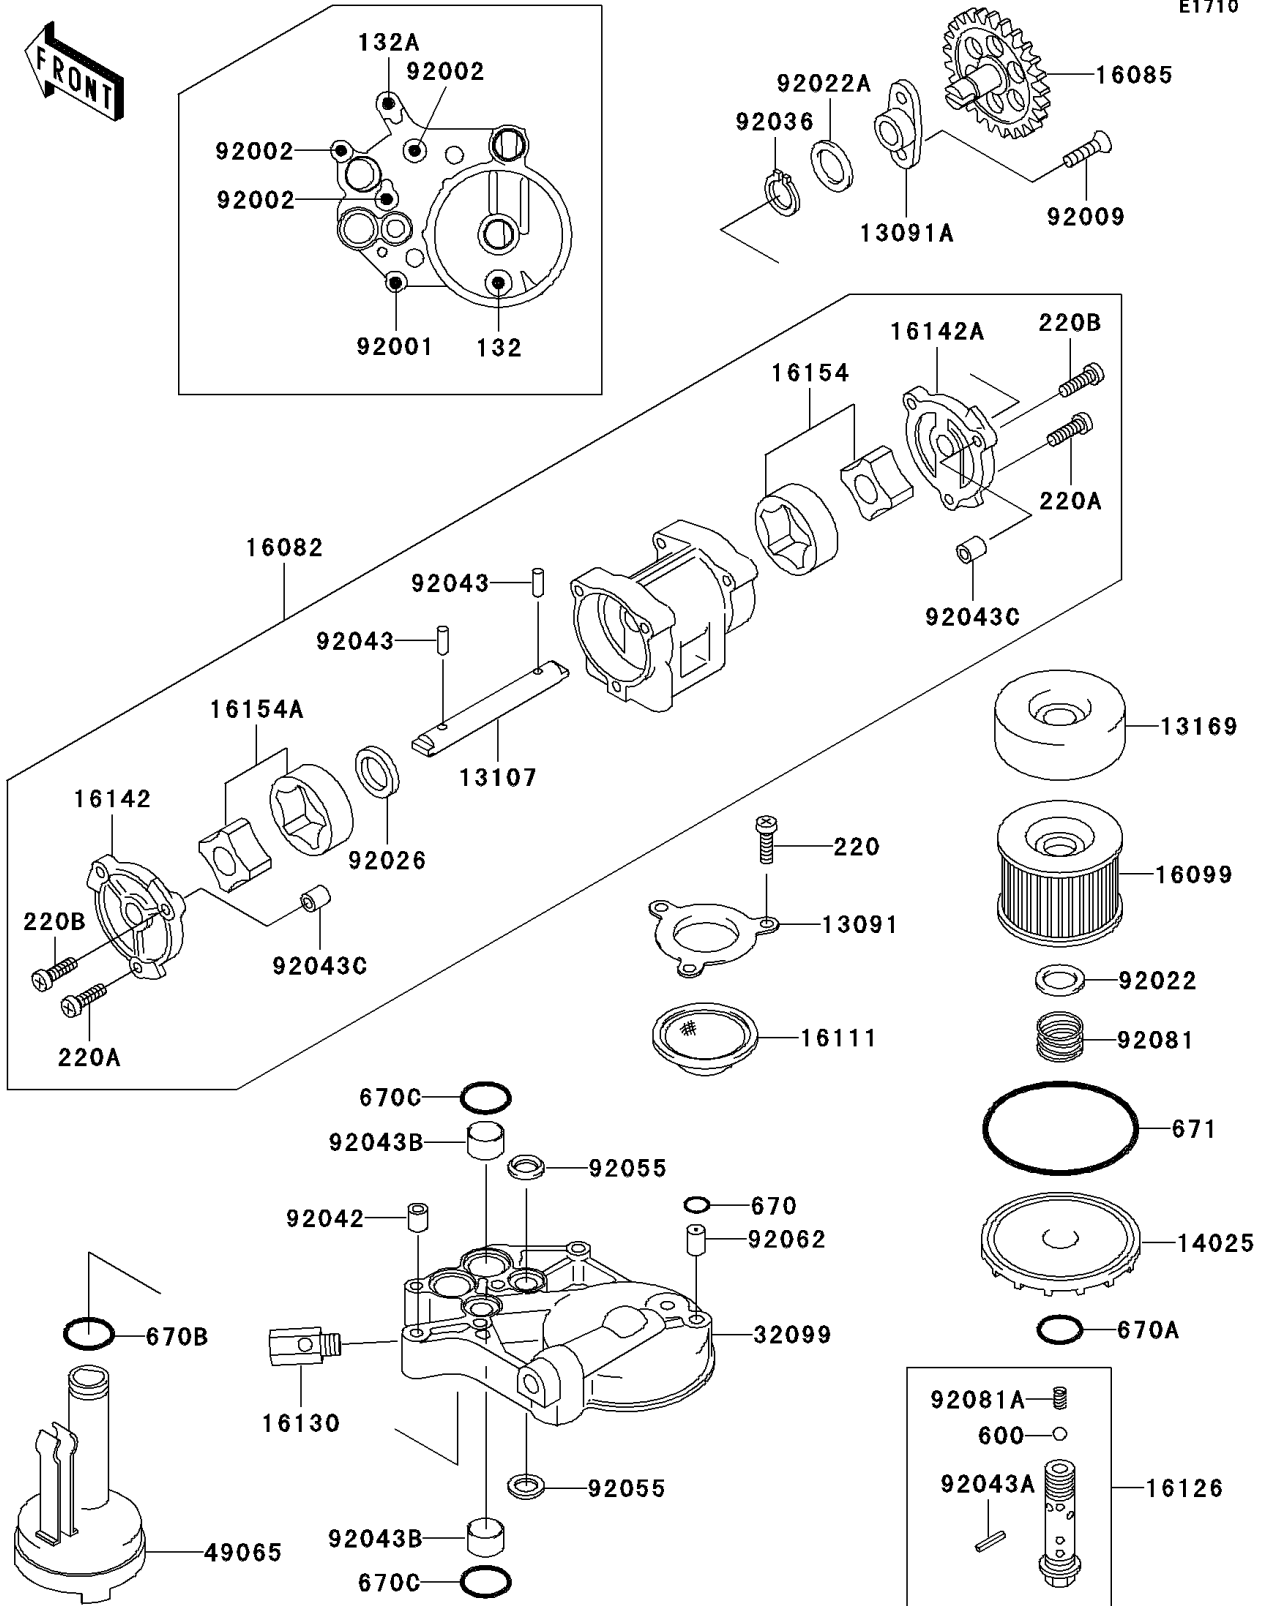

1997 Ninja® ZX™ -11 PARTS DIAGRAM

Oil Pump/Oil Filter

E1710