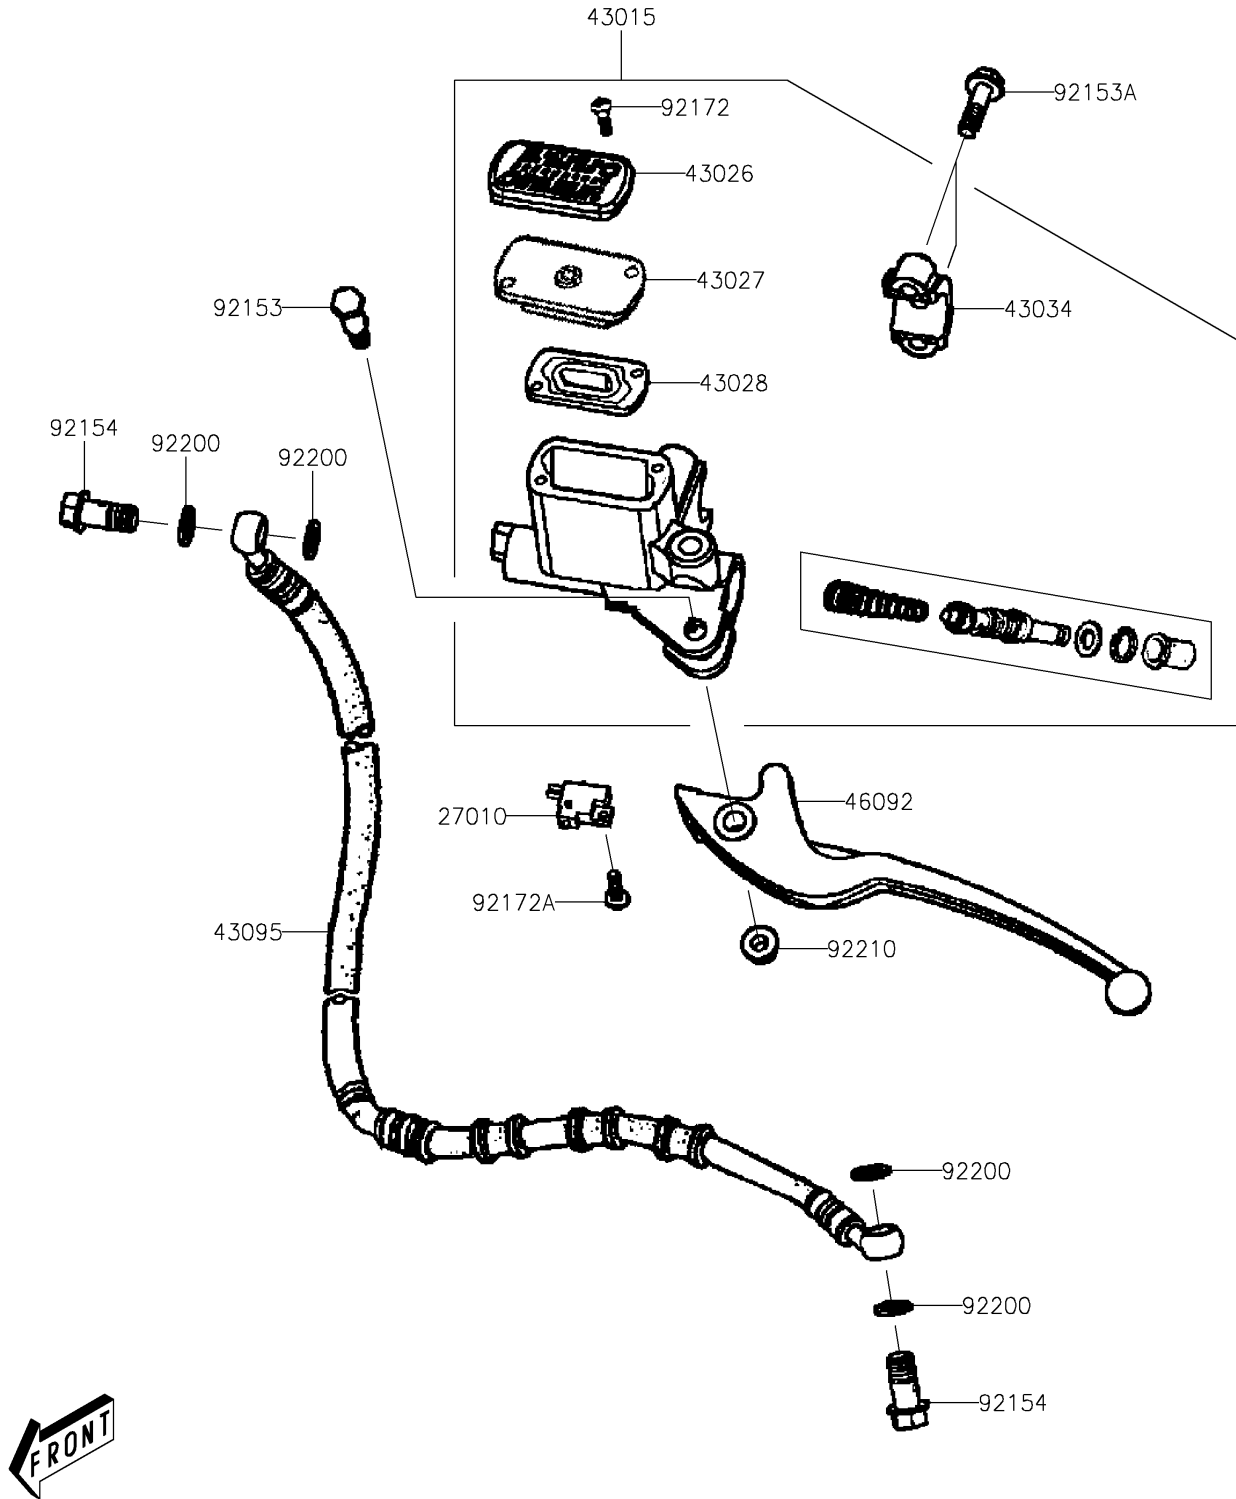

# 2025 KFX50 PARTS DIAGRAM

## Front Master Cylinder

F2291

## 2025 KFX50 PARTS LIST

### Front Master Cylinder

ITEM NAME	PART NUMBER	QUANTITY
SWITCH,STOP (Ref # 27010)	27010-Y004	1
CYLINDER-ASSY-MASTER (Ref # 43015)	43015-Y001	1
CAP-BRAKE (Ref # 43026)	43026-Y001	1
PLATE-DIAPHRAGM (Ref # 43027)	43027-Y001	1
DIAPHRAGM (Ref # 43028)	43028-Y001	1
HOLDER-BRAKE,MASTER CYLINDER (Ref # 43034)	43034-Y002	1
HOSE-BRAKE (Ref # 43095)	43095-Y001	1
LEVER-GRIP,LH (Ref # 46092)	46092-Y003	1
BOLT (Ref # 92153)	92153-Y008	1
BOLT,SOCKET,6X23 (Ref # 92153A)	92153-Y010	2
BOLT,10X22 (Ref # 92154)	92154-Y114	2
SCREW,4X12 (Ref # 92172)	92172-Y011	2
SCREW,4X12 (Ref # 92172A)	92172-Y014	1
WASHER (Ref # 92200)	92200-Y015	4
NUT,6MM (Ref # 92210)	92210-Y026	1