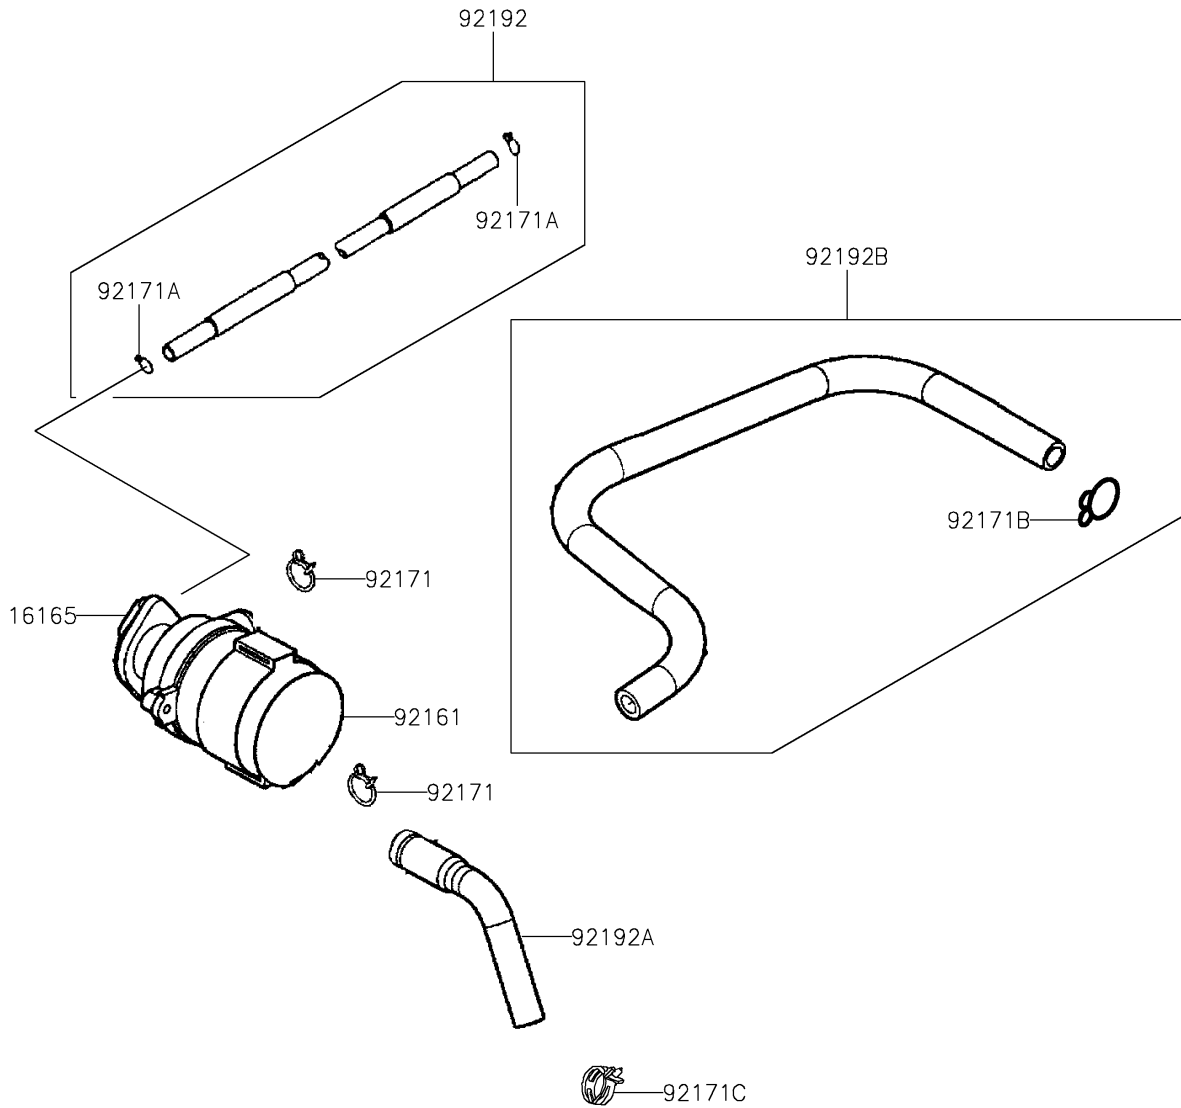

2025 KFX® 90 PARTS DIAGRAM

Second Air

E1132

2025 KFX® 90 PARTS LIST

Second Air

ITEM NAME	PART NUMBER	QUANTITY
SEPARATOR (Ref # 16165)	16165-Y002	1
DAMPER (Ref # 92161)	92161-Y008	1
CLAMP (Ref # 92171)	92171-Y016	2
CLAMP (Ref # 92171A)	92171-Y017	2
CLAMP (Ref # 92171B)	92171-Y020	1
CLAMP (Ref # 92171C)	92171-Y022	1
TUBE,VACUUM (Ref # 92192)	92192-Y007	1
TUBE,AICV-REED VALVE (Ref # 92192A)	92192-Y009	1
TUBE,AIR-AICV (Ref # 92192B)	92192-Y010	1