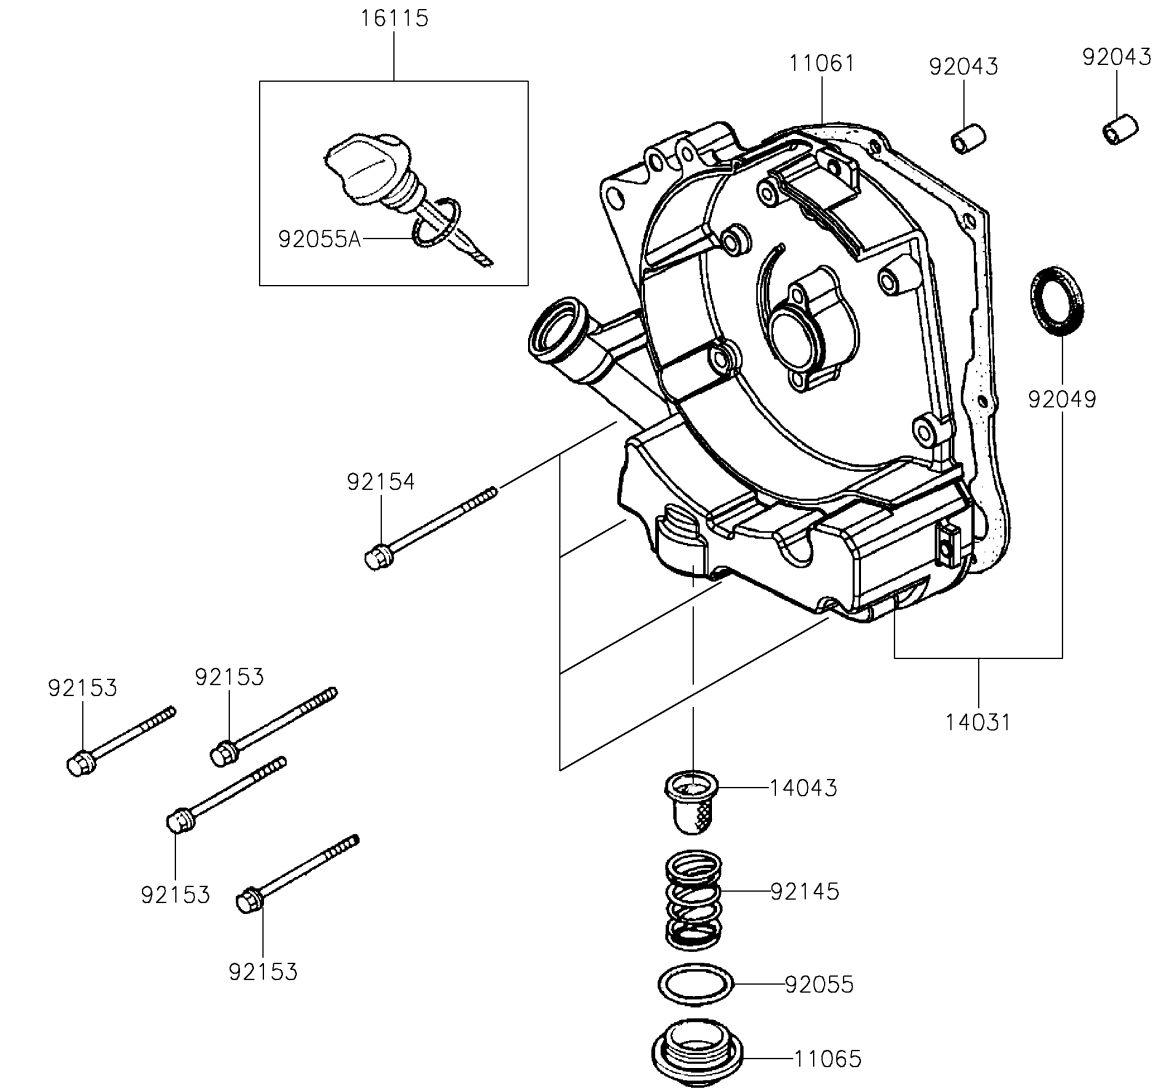

2025 KFX® 90 PARTS DIAGRAM

Engine Cover(s)

E1431

2025 KFX® 90 PARTS LIST

Engine Cover(s)

ITEM NAME	PART NUMBER	QUANTITY
GASKET,GENERATOR (Ref # 11061)	11061-Y005	1
CAP (Ref # 11065)	11065-Y006	1
COVER-GENERATOR (Ref # 14031)	14031-Y001	1
FILTER,OIL (Ref # 14043)	14043-Y001	1
CAP-OIL FILLER (Ref # 16115)	16115-Y001	1
PIN,8X14 (Ref # 92043)	92043-Y012	2
SEAL-OIL,19.8X30X5 (Ref # 92049)	92049-Y041	1
RING-O,30.8MM (Ref # 92055)	92055-Y005	1
RING-O,18X3 (Ref # 92055A)	92055-Y011	1
SPRING (Ref # 92145)	92145-Y005	1
BOLT,FLANGE,6X85 (Ref # 92153)	92153-Y055	4
BOLT,FLANGE,6X100 (Ref # 92154)	92154-Y144	4