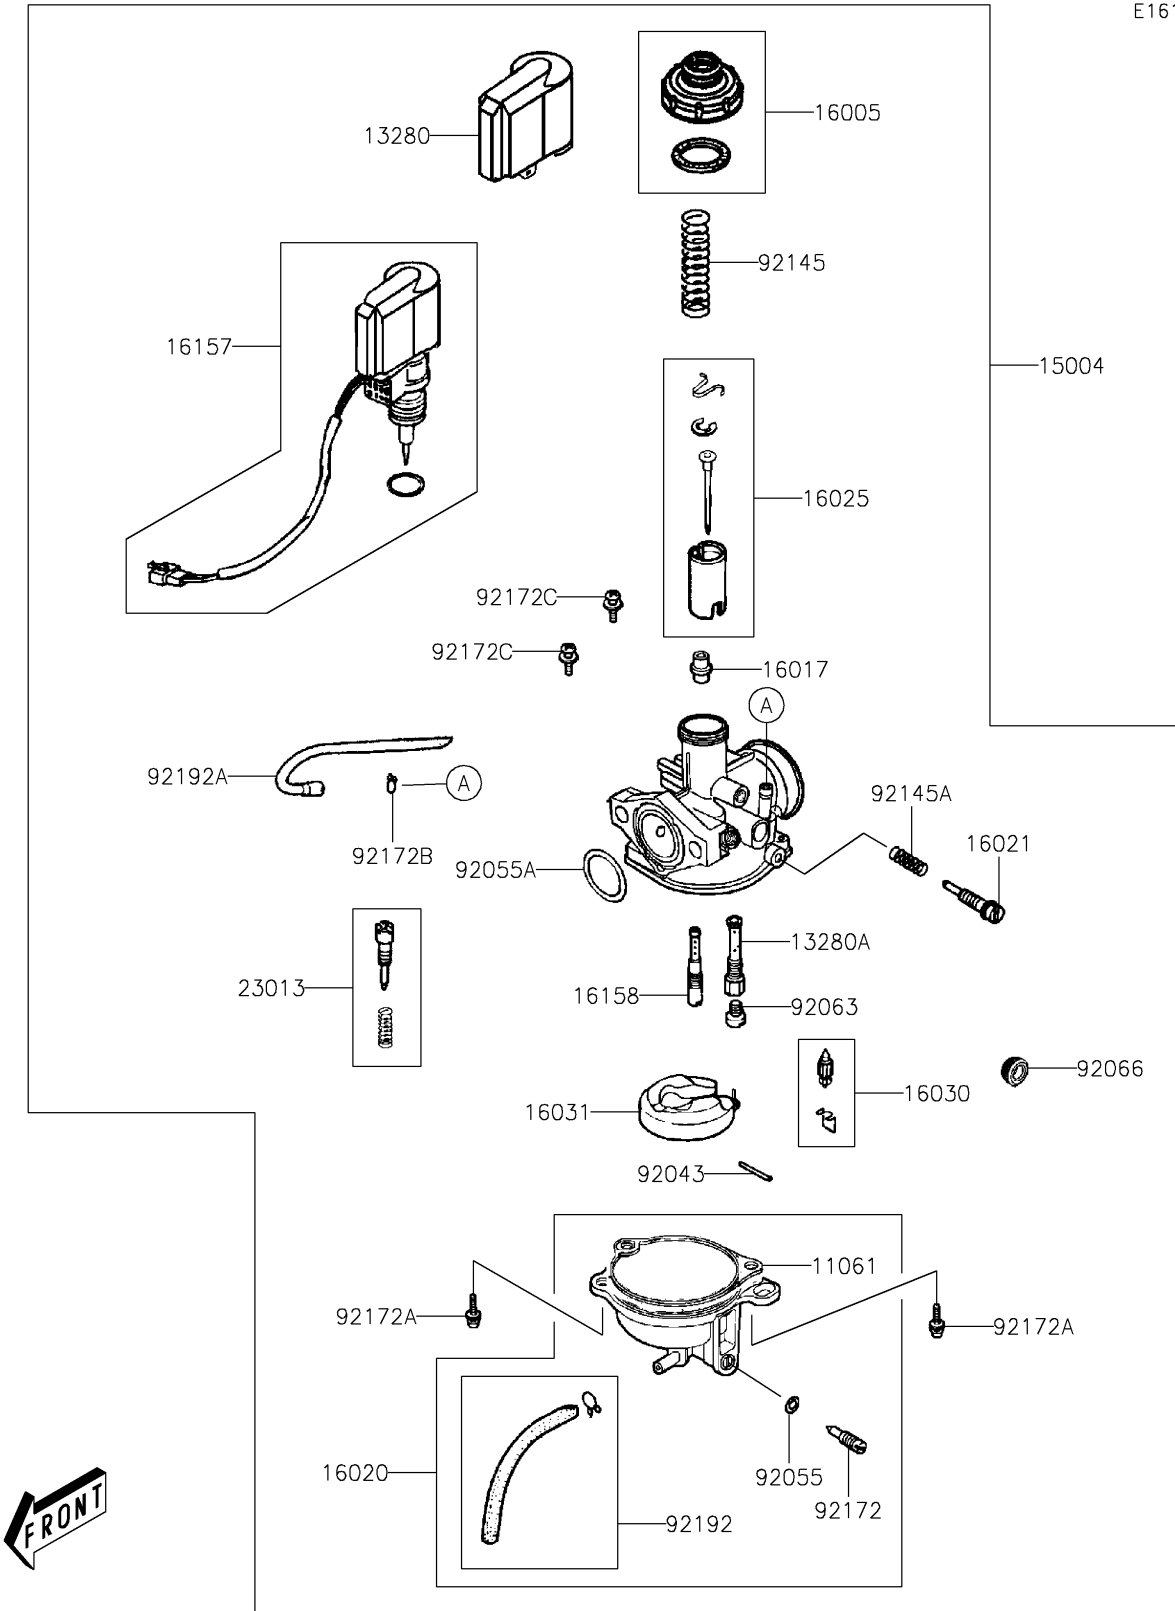

2025 KFX90 PARTS DIAGRAM

Carburetor

E1611

2025 KFX90 PARTS LIST

Carburetor

ITEM NAME	PART NUMBER	QUANTITY
GASKET,FLOAT CHAMBER (Ref # 11061)	11061-Y021	1
HOLDER,CAP (Ref # 13280)	13280-Y008	1
HOLDER,NEEDLE JET (Ref # 13280A)	13280-Y012	1
CARBURETOR-ASSY (Ref # 15004)	15004-Y008	1
TOP-CHAMBER (Ref # 16005)	16005-Y001	1
JET-NEEDLE (Ref # 16017)	16017-Y001	1
CHAMBER-FLOAT (Ref # 16020)	16020-Y001	1
SCREW-THROTTLE STOP (Ref # 16021)	16021-Y001	1
VALVE-THROTTLE (Ref # 16025)	16025-Y006	1
VALVE-FLOAT,ASSY (Ref # 16030)	16030-Y002	1
FLOAT (Ref # 16031)	16031-Y001	1
JET-STARTER (Ref # 16157)	16157-Y001	1
JET-SLOW (Ref # 16158)	16158-Y001	1
SCREW-ASSY,ADJUST (Ref # 23013)	23013-Y001	1
PIN (Ref # 92043)	92043-Y002	1
RING-O (Ref # 92055)	92055-Y001	1
RING-O (Ref # 92055A)	92055-Y016	1
JET-MAIN (Ref # 92063)	92063-Y001	1
PLUG (Ref # 92066)	92066-Y008	1
SPRING (Ref # 92145)	92145-Y002	1
SPRING (Ref # 92145A)	92145-Y004	1
SCREW,DRAIN (Ref # 92172)	92172-Y001	1
SCREW (Ref # 92172A)	92172-Y013	2
CLAMP (Ref # 92172B)	92172-Y023	1
SCREW,4X8 (Ref # 92172C)	92172-Y065	2
TUBE,ASSY (Ref # 92192)	92192-Y006	1
TUBE (Ref # 92192A)	92192-Y011	1