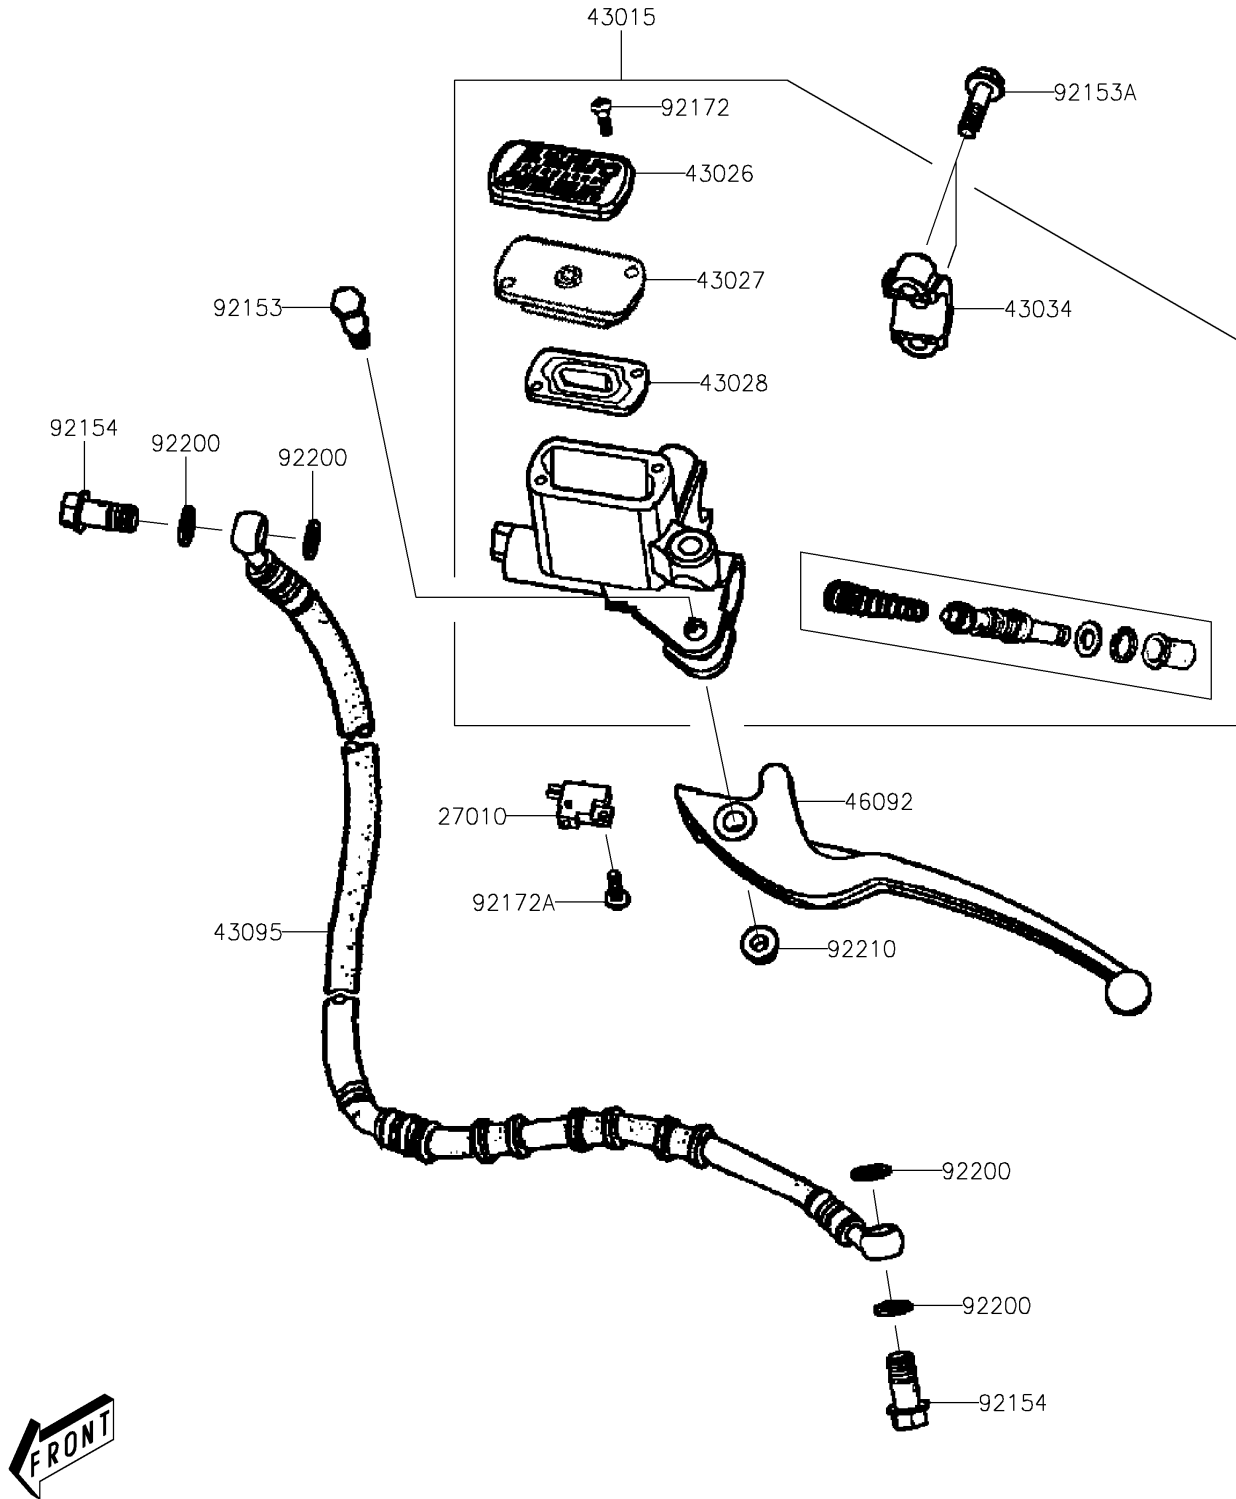

2025 KFX90 PARTS DIAGRAM

Front Master Cylinder

F2291

2025 KFX90 PARTS LIST

Front Master Cylinder

ITEM NAME	PART NUMBER	QUANTITY
SWITCH,STOP (Ref # 27010)	27010-Y004	1
CYLINDER-ASSY-MASTER (Ref # 43015)	43015-Y001	1
CAP-BRAKE (Ref # 43026)	43026-Y001	1
PLATE-DIAPHRAGM (Ref # 43027)	43027-Y001	1
DIAPHRAGM (Ref # 43028)	43028-Y001	1
HOLDER-BRAKE,MASTER CYLINDER (Ref # 43034)	43034-Y002	1
HOSE-BRAKE (Ref # 43095)	43095-Y001	1
LEVER-GRIP,LH (Ref # 46092)	46092-Y003	1
BOLT (Ref # 92153)	92153-Y008	1
BOLT,SOCKET,6X23 (Ref # 92153A)	92153-Y010	2
BOLT,10X22 (Ref # 92154)	92154-Y114	2
SCREW,4X12 (Ref # 92172)	92172-Y011	2
SCREW,4X12 (Ref # 92172A)	92172-Y014	1
WASHER (Ref # 92200)	92200-Y015	4
NUT,6MM (Ref # 92210)	92210-Y026	1