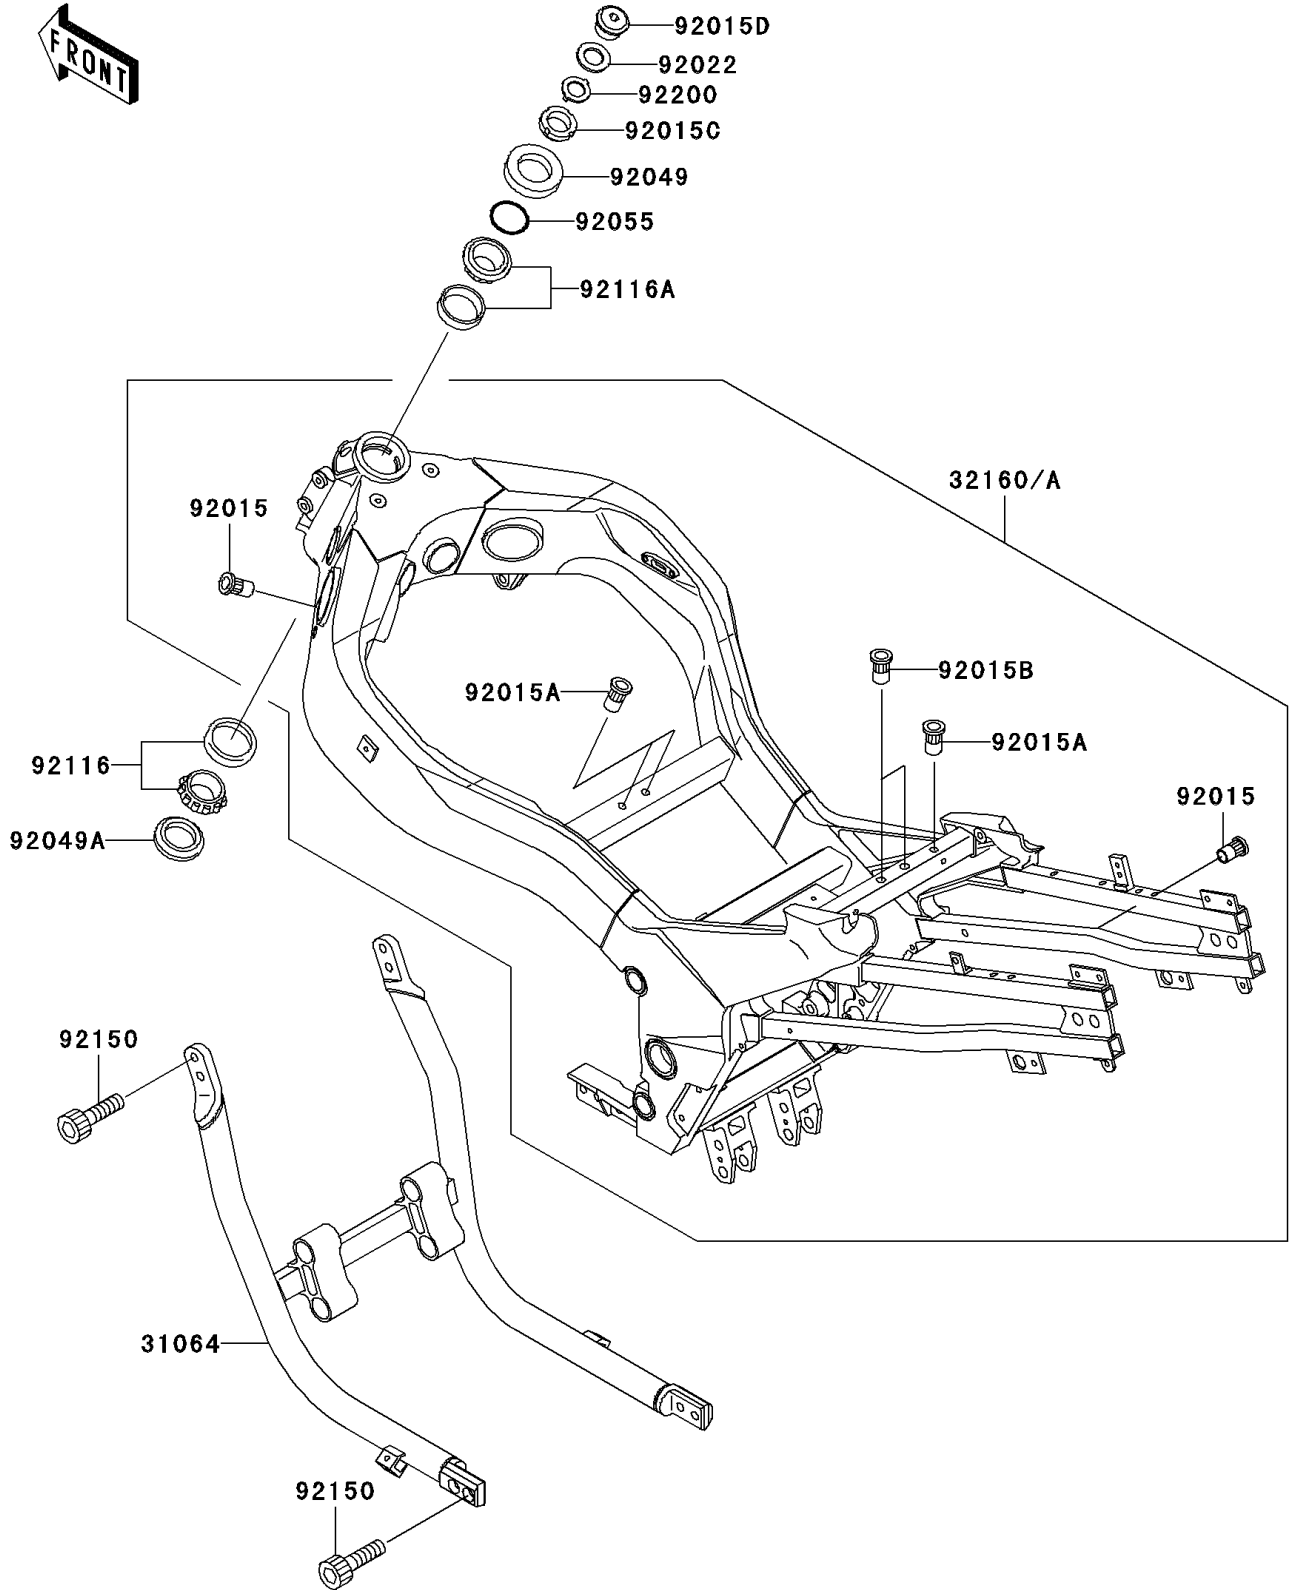

1996 Ninja[®] ZX[™]-11 PARTS DIAGRAM

Frame

F2120

1996 Ninja® ZX™-11 PARTS LIST

Frame

ITEM NAME	PART NUMBER	QUANTITY
PIPE-COMP,SIDE FRAME,BLACK (Ref # 31064)	31064-1148-10	1
NUT,POP,6MM,L=15 (Ref # 92015)	92015-1791	10
NUT,POP,6MM,L=16.5 (Ref # 92015A)	92015-1792	3
NUT,POP,8MM,L=18 (Ref # 92015B)	92015-1794	2
NUT,STEERING STEM,35MM (Ref # 92015C)	92015-1848	1
NUT,STEERING,25MM (Ref # 92015D)	92015-1891	1
WASHER,25X36X2.3 (Ref # 92022)	92022-250	1
SEAL-OIL,XMH 43 75 6.4J (Ref # 92049)	92049-1382	1
SEAL-OIL,XMHE 43 55 4J (Ref # 92049A)	92049-1383	1
RING-O,34.5X2.0 (Ref # 92055)	92055-1452	1
BEARING-ROLLER,32907JR-2 (Ref # 92116)	92116-1072	1
BEARING-ROLLER,32907JR-3 (Ref # 92116A)	92116-1074	1
BOLT,SOCKET,10X30 (Ref # 92150)	92150-1690	8
WASHER,CLAW,25.5X40X2.3 (Ref # 92200)	92200-1083	1
FRAME-COMP,AL,G.GRAY (Ref # 32160)	32160-1280-GD	1
FRAME-COMP,AL,SILVER NO.35 (Ref # 32160A)	32160-1280-VZ	1