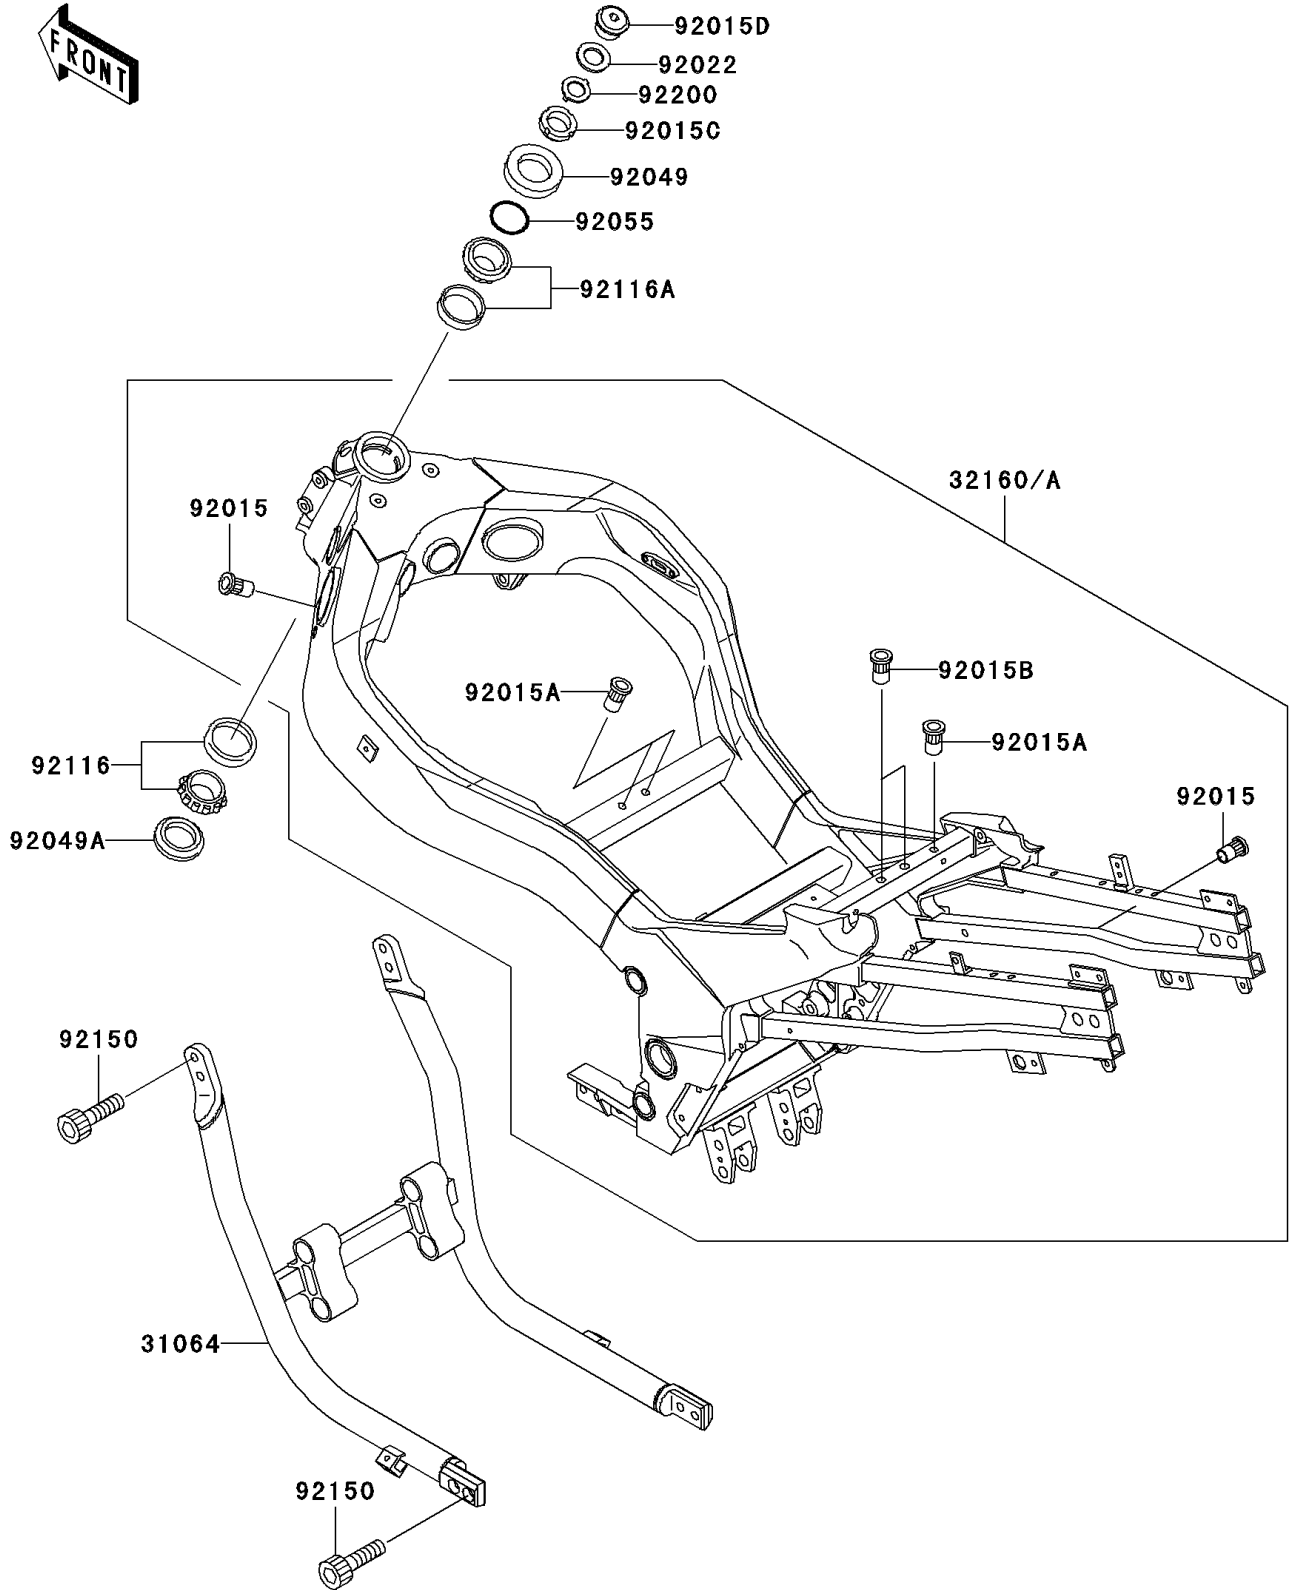

# 1996 Ninja<sup>®</sup> ZX<sup>™</sup>-11 PARTS DIAGRAM

Frame

F2120

# 1996 Ninja® ZX™-11 PARTS LIST

## Frame

ITEM NAME	PART NUMBER	QUANTITY
PIPE-COMP,SIDE FRAME,BLACK (Ref # 31064)	31064-1148-10	1
NUT,POP,6MM,L=15 (Ref # 92015)	92015-1791	10
NUT,POP,6MM,L=16.5 (Ref # 92015A)	92015-1792	3
NUT,POP,8MM,L=18 (Ref # 92015B)	92015-1794	2
NUT,STEERING STEM,35MM (Ref # 92015C)	92015-1848	1
NUT,STEERING,25MM (Ref # 92015D)	92015-1891	1
WASHER,25X36X2.3 (Ref # 92022)	92022-250	1
SEAL-OIL,XMH 43 75 6.4J (Ref # 92049)	92049-1382	1
SEAL-OIL,XMHE 43 55 4J (Ref # 92049A)	92049-1383	1
RING-O,34.5X2.0 (Ref # 92055)	92055-1452	1
BEARING-ROLLER,32907JR-2 (Ref # 92116)	92116-1072	1
BEARING-ROLLER,32907JR-3 (Ref # 92116A)	92116-1074	1
BOLT,SOCKET,10X30 (Ref # 92150)	92150-1690	8
WASHER,CLAW,25.5X40X2.3 (Ref # 92200)	92200-1083	1
FRAME-COMP,AL,G.GRAY (Ref # 32160)	32160-1280-GD	1
FRAME-COMP,AL,SILVER NO.35 (Ref # 32160A)	32160-1280-VZ	1