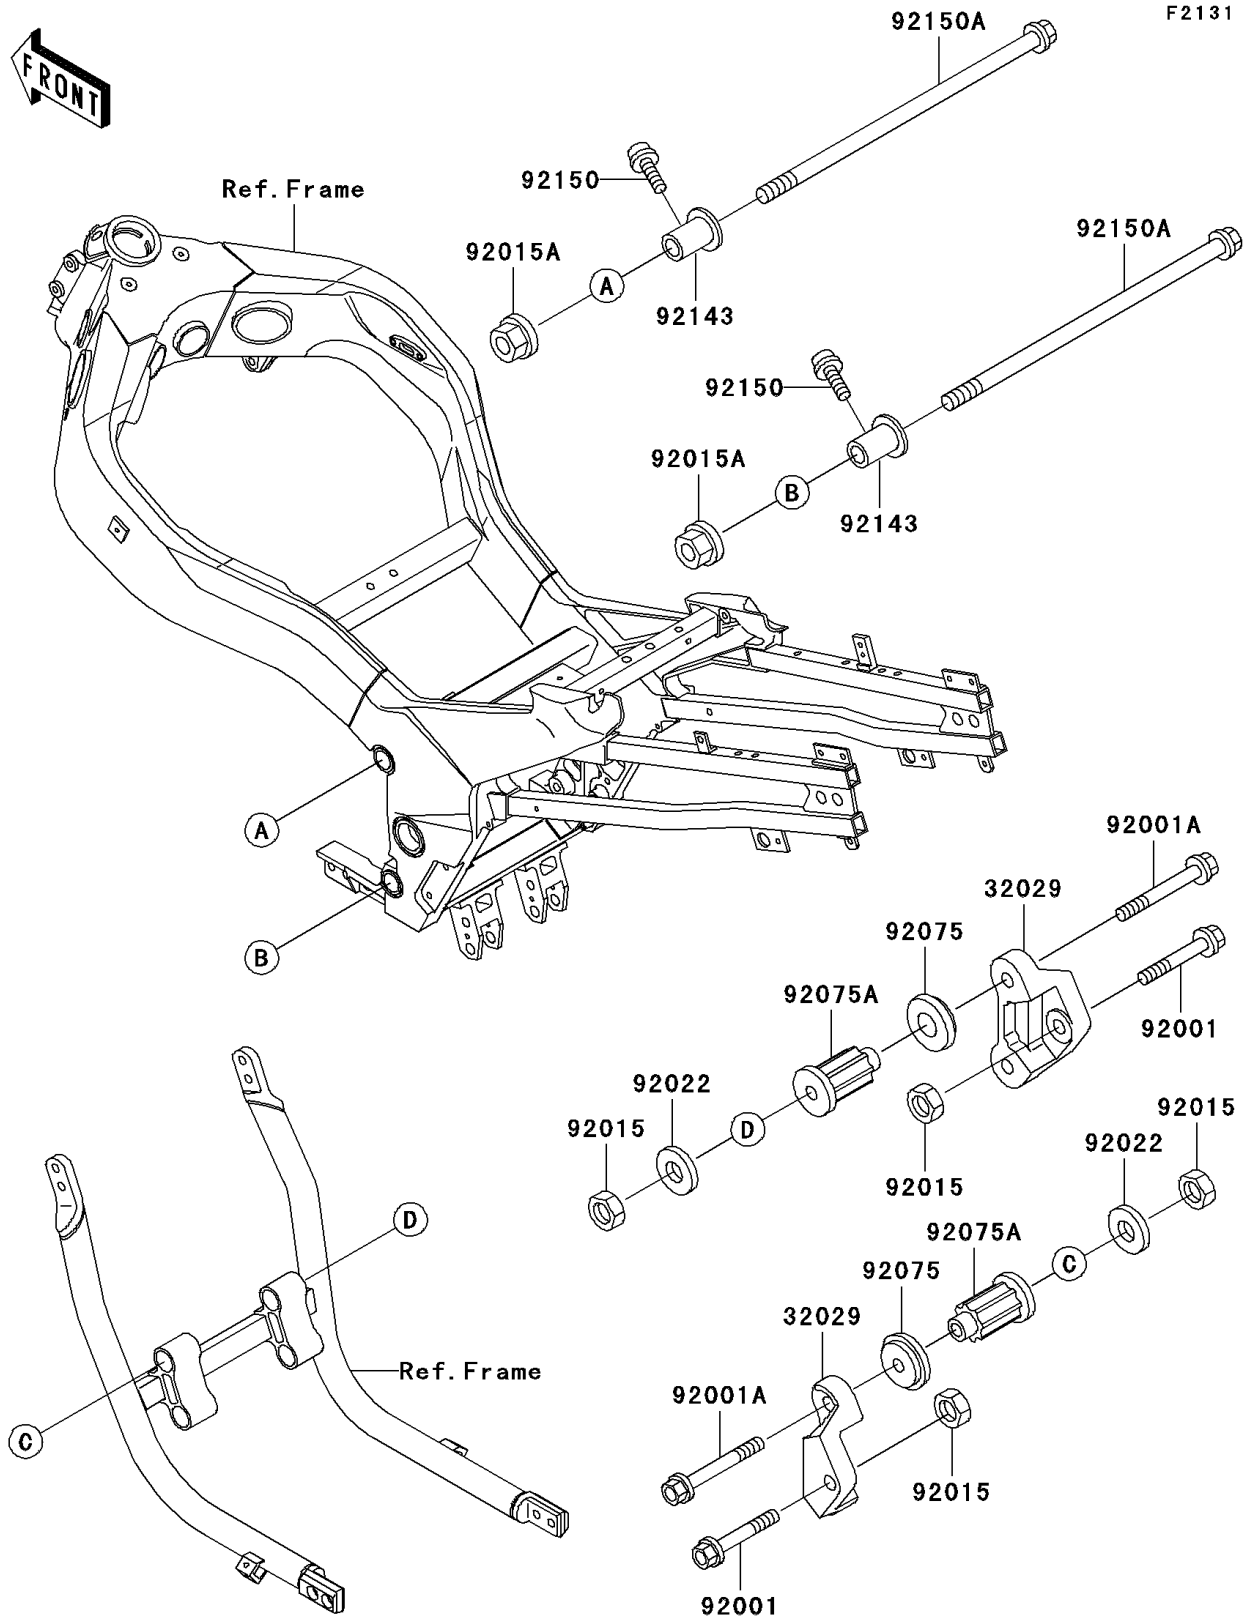

# 1997 Ninja® ZX™-11 PARTS DIAGRAM

## Frame Fittings

## 1997 Ninja® ZX™ -11 PARTS LIST

### Frame Fittings

ITEM NAME	PART NUMBER	QUANTITY
BRACKET-ENGINE (Ref # 32029)	32029-1615	2
BOLT,FLANGED,10X60 (Ref # 92001)	92001-1617	2
BOLT,FLANGED,10X85 (Ref # 92001A)	92001-1619	4
NUT,LOCK,10MM (Ref # 92015)	92015-1429	6
NUT,LOCK,10MM (Ref # 92015A)	92015-1522	2
WASHER,10.5X37X1.6 (Ref # 92022)	92022-1246	4
DAMPER,ENGINE MOUNT,SIDE (Ref # 92075)	92075-1274	4
DAMPER,ENGINE MOUNT,MAIN (Ref # 92075A)	92075-1377	4
COLLAR,ENGINE MOUNT,L=26.5 (Ref # 92143)	92143-1615	2
BOLT,SOCKET,8X30 (Ref # 92150)	92150-1156	2
BOLT,FLANGED,10X235 (Ref # 92150A)	92150-1263	2