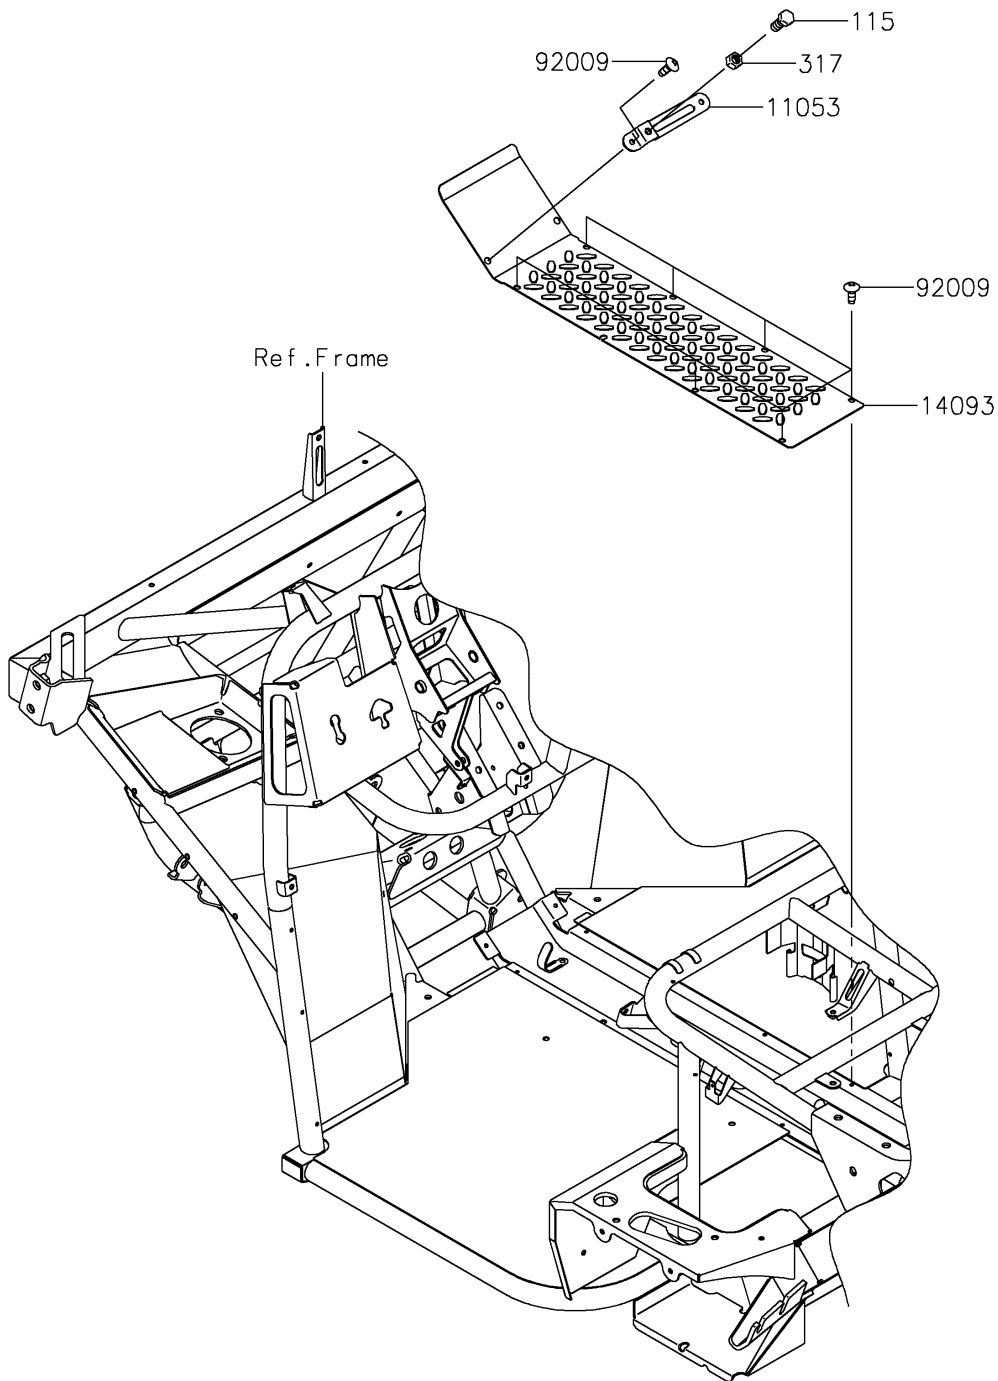

2025 MULE SX™ PARTS DIAGRAM

Engine Mount

F2122

2025 MULE SX™ PARTS LIST

Engine Mount

ITEM NAME	PART NUMBER	QUANTITY
BRACKET,THROTTLE LEVER (Ref # 11053)	11053-1670	1
COVER,FLOOR,CNT (Ref # 14093)	14093-0469	1
SCREW,TAPPING,6X16 (Ref # 92009)	92009-1166	9
BOLT-SMALL-UPSET,8X20 (Ref # 115)	115BA0820	1
NUT-HEX-SMALL,8MM (Ref # 317)	317BA0800	1