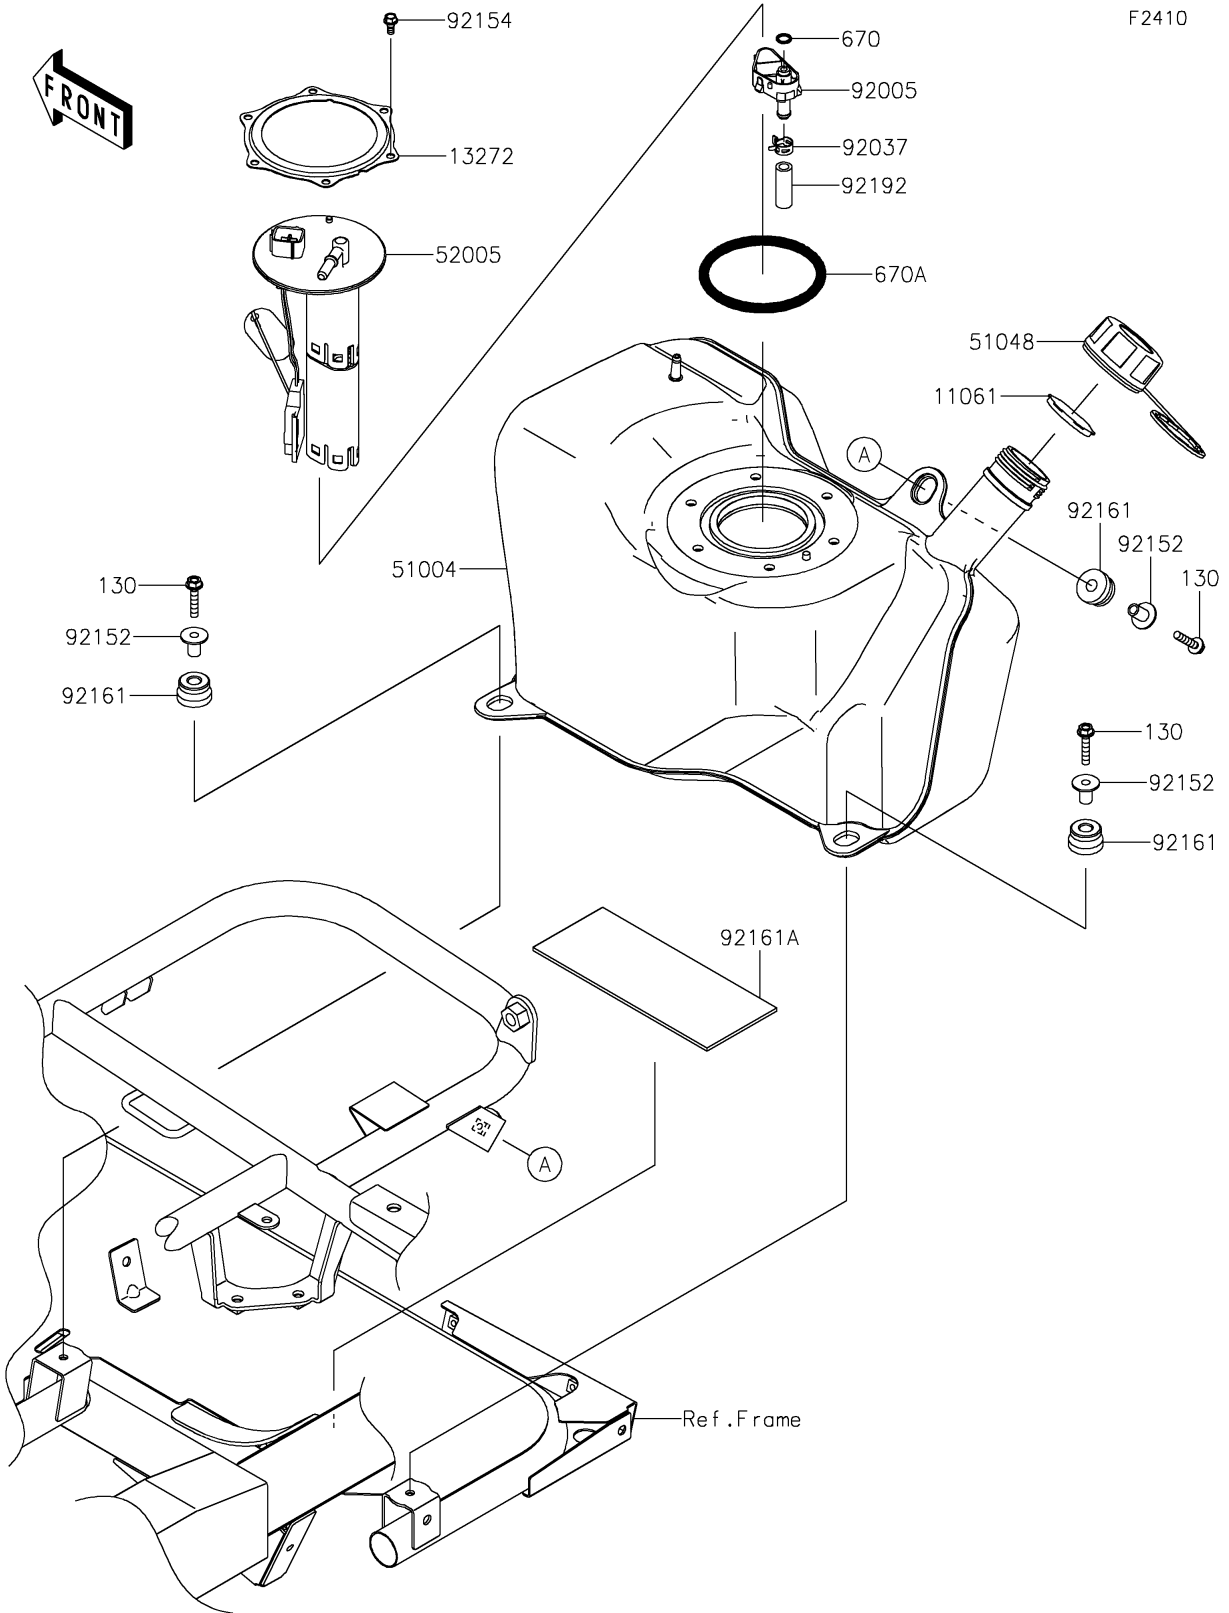

2024 MULE SX™ PARTS DIAGRAM

Fuel Tank

2024 MULE SX™ PARTS LIST

Fuel Tank

ITEM NAME	PART NUMBER	QUANTITY
GASKET,FUEL TANK CAP (Ref # 11061)	11061-0395	1
PLATE (Ref # 13272)	13272-2501	1
TANK-FUEL (Ref # 51004)	51004-0030	1
CAP-ASSY-TANK,FUEL (Ref # 51048)	51048-0026	1
GAUGE,FUEL (Ref # 52005)	52005-0757	1
FITTING (Ref # 92005)	92005-0813	1
CLAMP,HOSE CLIP (Ref # 92037)	92037-1181	1
COLLAR,6.8X10X18.1 (Ref # 92152)	92152-1867	3
BOLT,FUEL PUMP (Ref # 92154)	92154-1326	6
DAMPER,10X28X17 (Ref # 92161)	92161-1614	3
DAMPER,80X200X3.175 (Ref # 92161A)	92161-1645	1
TUBE,8X13X37 (Ref # 92192)	92192-1622	1
BOLT-FLANGED,6X30 (Ref # 130)	130BA0630	3
O RING,9MM (Ref # 670)	670E1509	1
O RING (Ref # 670A)	670E5090	1