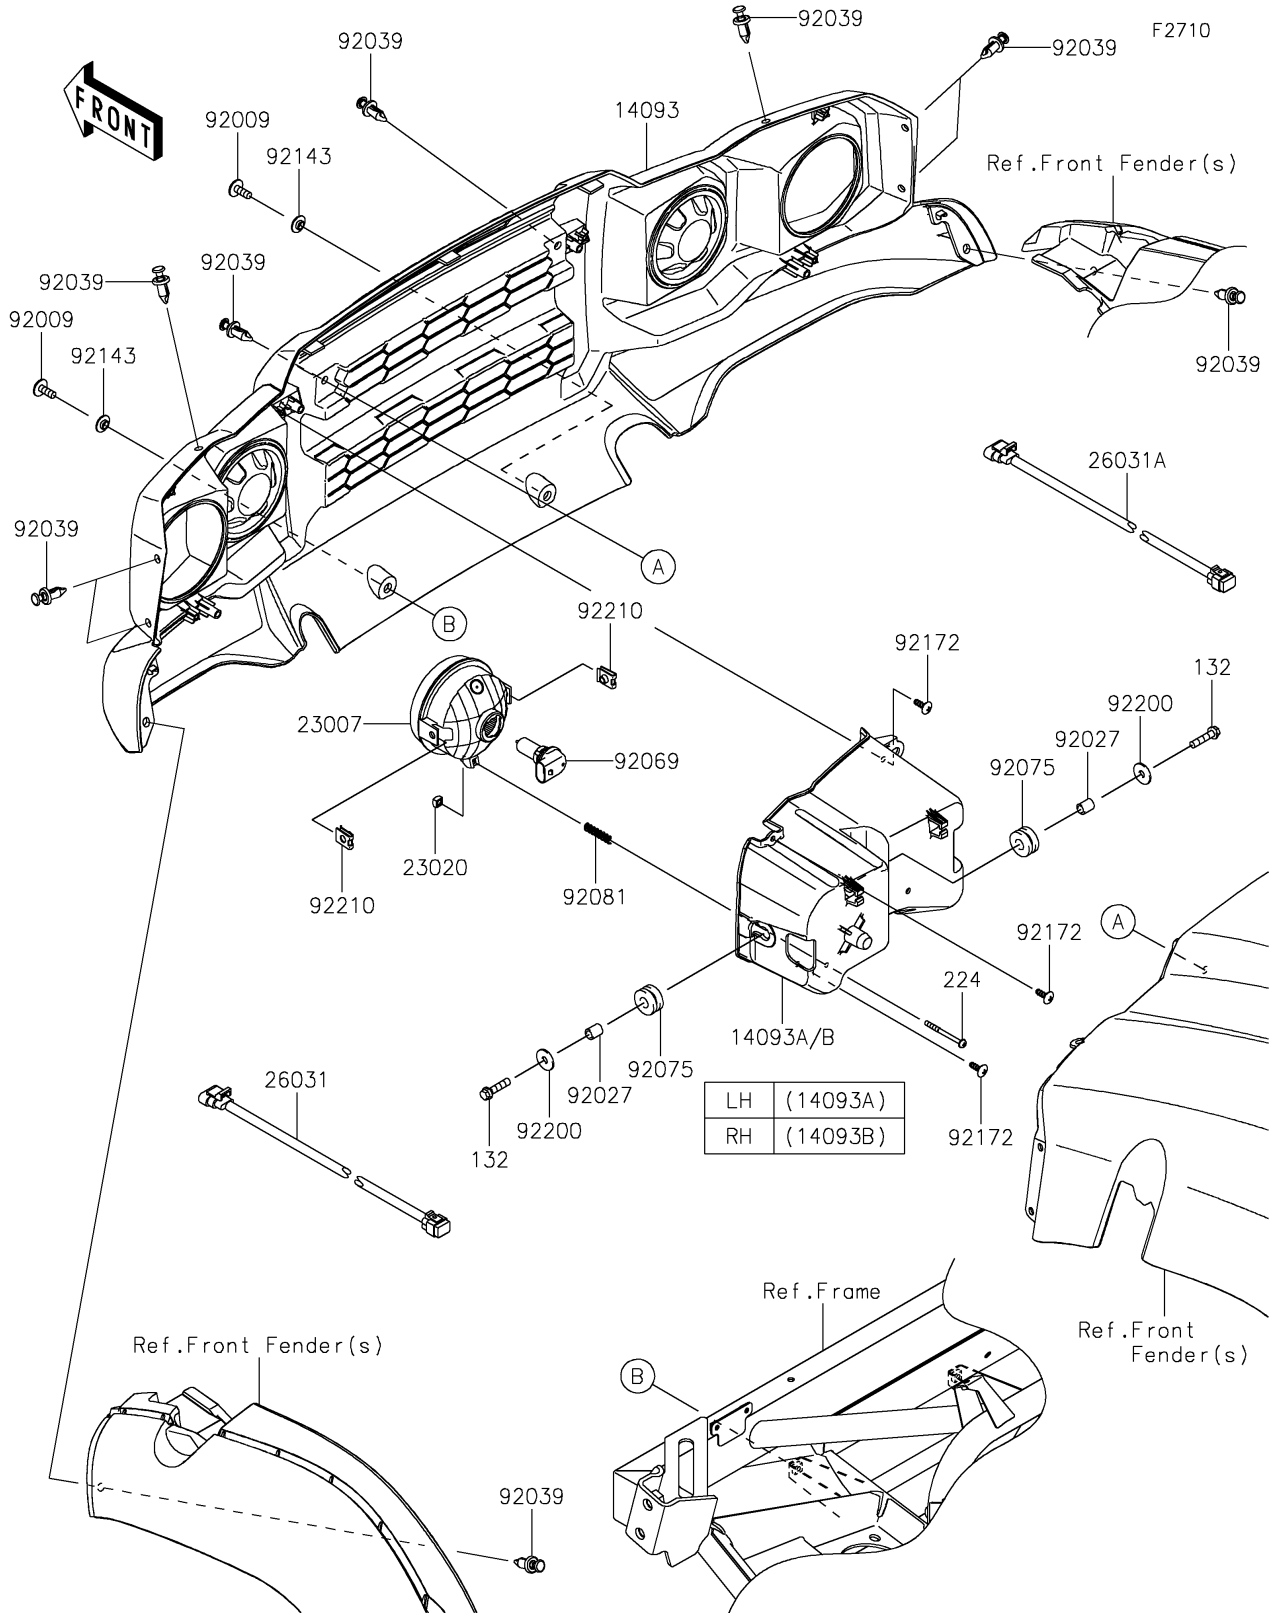

2025 MULE SX™ PARTS DIAGRAM

Headlight(s)

2025 MULE SX™ PARTS LIST

Headlight(s)

ITEM NAME	PART NUMBER	QUANTITY
COVER,FR GRILL (Ref # 14093)	14093-0392	1
COVER,HEAD LAMP,LH (Ref # 14093A)	14093-0394	1
COVER,HEAD LAMP,RH (Ref # 14093B)	14093-0395	1
LENS-COMP,HEAD LAMP (Ref # 23007)	23007-0220	2
NUT,4MM,FOCUS ADJUST (Ref # 23020)	23020-018	2
HARNESS,HEAD LAMP,LH (Ref # 26031)	26031-2384	1
HARNESS,HEAD LAMP,RH (Ref # 26031A)	26031-2385	1
SCREW,6X16 (Ref # 92009)	92009-1621	2
COLLAR,6.8X10X12 (Ref # 92027)	92027-162	4
RIVET (Ref # 92039)	92039-0776	10
BULB,12V 35/35W (Ref # 92069)	92069-0102	2
DAMPER,10X24X12 (Ref # 92075)	92075-1690	4
SPRING,FOCUS ADJUST (Ref # 92081)	92081-1896	2
COLLAR (Ref # 92143)	92143-1087	2
SCREW,TAPPING,5X14 (Ref # 92172)	92172-0265	6
WASHER,6.5X20X1.6 (Ref # 92200)	92200-0283	4
NUT (Ref # 92210)	92210-1125	4
BOLT-FLANGED-SMALL,6X25 (Ref # 132)	132BA0625	4
SCREW-PAN-WP-CROS,4X45 (Ref # 224)	224AA0445	2