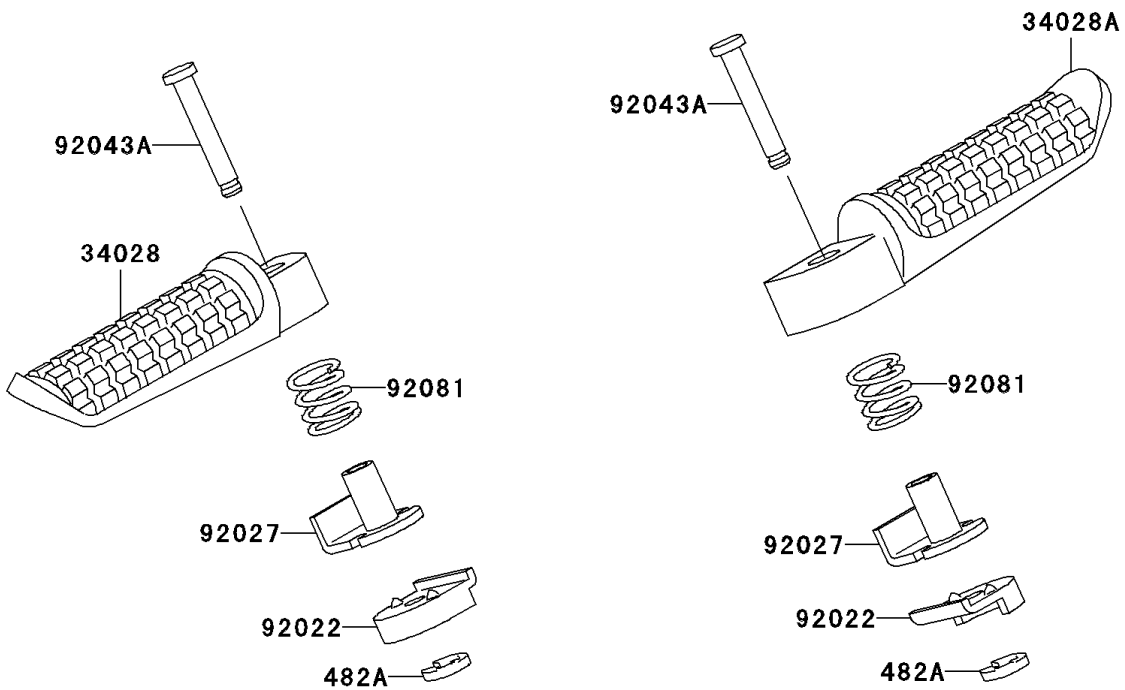

1997 Ninja® ZX™ -11 PARTS DIAGRAM

Footrests

F2160

1997 Ninja® ZX™ -11 PARTS LIST

Footrests

ITEM NAME	PART NUMBER	QUANTITY
CIRCLIP-TYPE-E,10MM (Ref # 482)	482L0100	2
CIRCLIP-TYPE-E,5MM (Ref # 482A)	482L5000	2
STEP,RR,LH (Ref # 34028)	34028-1191	1
STEP,RR,RH (Ref # 34028A)	34028-1192	1
STEP,FR,LH (Ref # 34028B)	34028-1334	1
STEP,FR,RH (Ref # 34028C)	34028-1335	1
WASHER,STEP,RR (Ref # 92022)	92022-1507	2
COLLAR,STEP (Ref # 92027)	92027-1732	2
PIN,12X42.5 (Ref # 92043)	92043-1145	2
PIN,6X38.5 (Ref # 92043A)	92043-1328	2
SPRING,STEP,RR (Ref # 92081)	92081-1612	2
SPRING,STEP RETURN,LH (Ref # 92144)	92144-1567	1
SPRING,STEP RETURN (Ref # 92144A)	92144-1568	1
BOLT,BANK SENSOR (Ref # 92150)	92150-1114	2