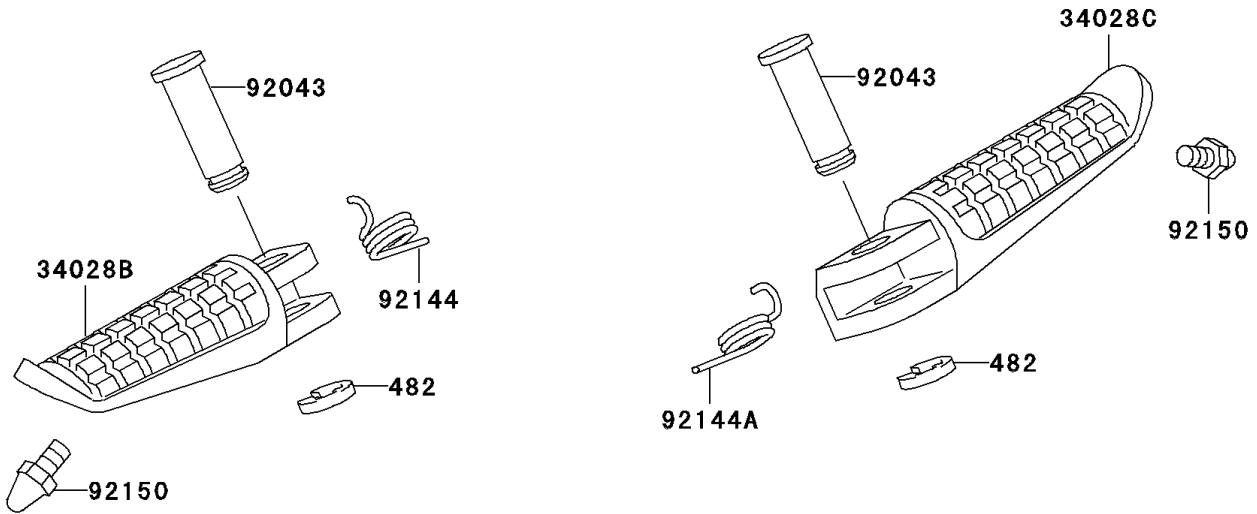

1997 Ninja® ZX™ -11 PARTS DIAGRAM

Footrests

F2160

1997 Ninja® ZX™ -11 PARTS LIST

Footrests

ITEM NAME	PART NUMBER	QUANTITY
CIRCLIP-TYPE-E,10MM (Ref # 482)	482L0100	2
CIRCLIP-TYPE-E,5MM (Ref # 482A)	482L5000	2
STEP,RR,LH (Ref # 34028)	34028-1191	1
STEP,RR,RH (Ref # 34028A)	34028-1192	1
STEP,FR,LH (Ref # 34028B)	34028-1334	1
STEP,FR,RH (Ref # 34028C)	34028-1335	1
WASHER,STEP,RR (Ref # 92022)	92022-1507	2
COLLAR,STEP (Ref # 92027)	92027-1732	2
PIN,12X42.5 (Ref # 92043)	92043-1145	2
PIN,6X38.5 (Ref # 92043A)	92043-1328	2
SPRING,STEP,RR (Ref # 92081)	92081-1612	2
SPRING,STEP RETURN,LH (Ref # 92144)	92144-1567	1
SPRING,STEP RETURN (Ref # 92144A)	92144-1568	1
BOLT,BANK SENSOR (Ref # 92150)	92150-1114	2