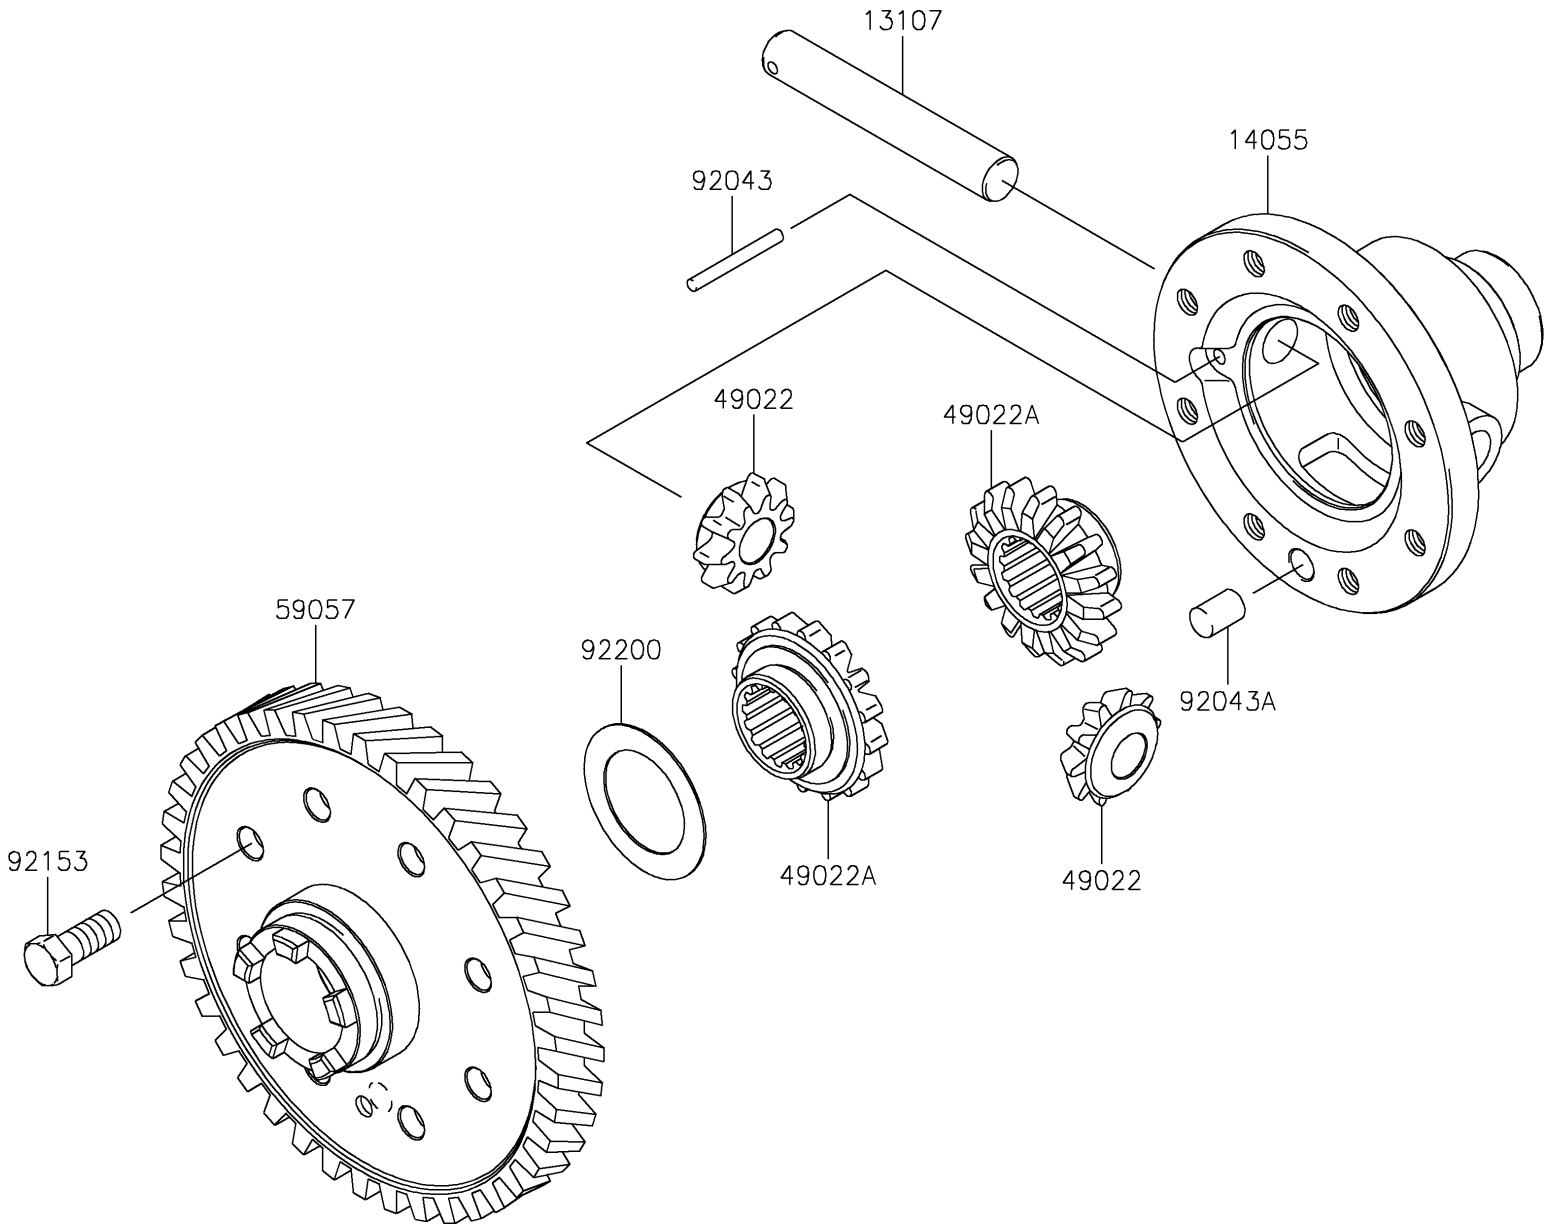

# 2025 MULE SX™ 4x4 PARTS DIAGRAM

Differential

E1451

## 2025 MULE SX™ 4x4 PARTS LIST

### Differential

ITEM NAME	PART NUMBER	QUANTITY
SHAFT,DIFF-GEAR CASE (Ref # 13107)	13107-0042	1
CASE-GEAR,DIFF (Ref # 14055)	14055-0016	1
GEAR-BEVEL,10T (Ref # 49022)	49022-0572	2
GEAR-BEVEL,16T (Ref # 49022A)	49022-0573	2
GEAR-HELICAL,64T (Ref # 59057)	59057-0005	1
PIN,4X37.8 (Ref # 92043)	92043-0052	1
PIN,10X14 (Ref # 92043A)	92043-1506	1
BOLT,10X22 (Ref # 92153)	92153-0590	8
WASHER (Ref # 92200)	92200-1077	1