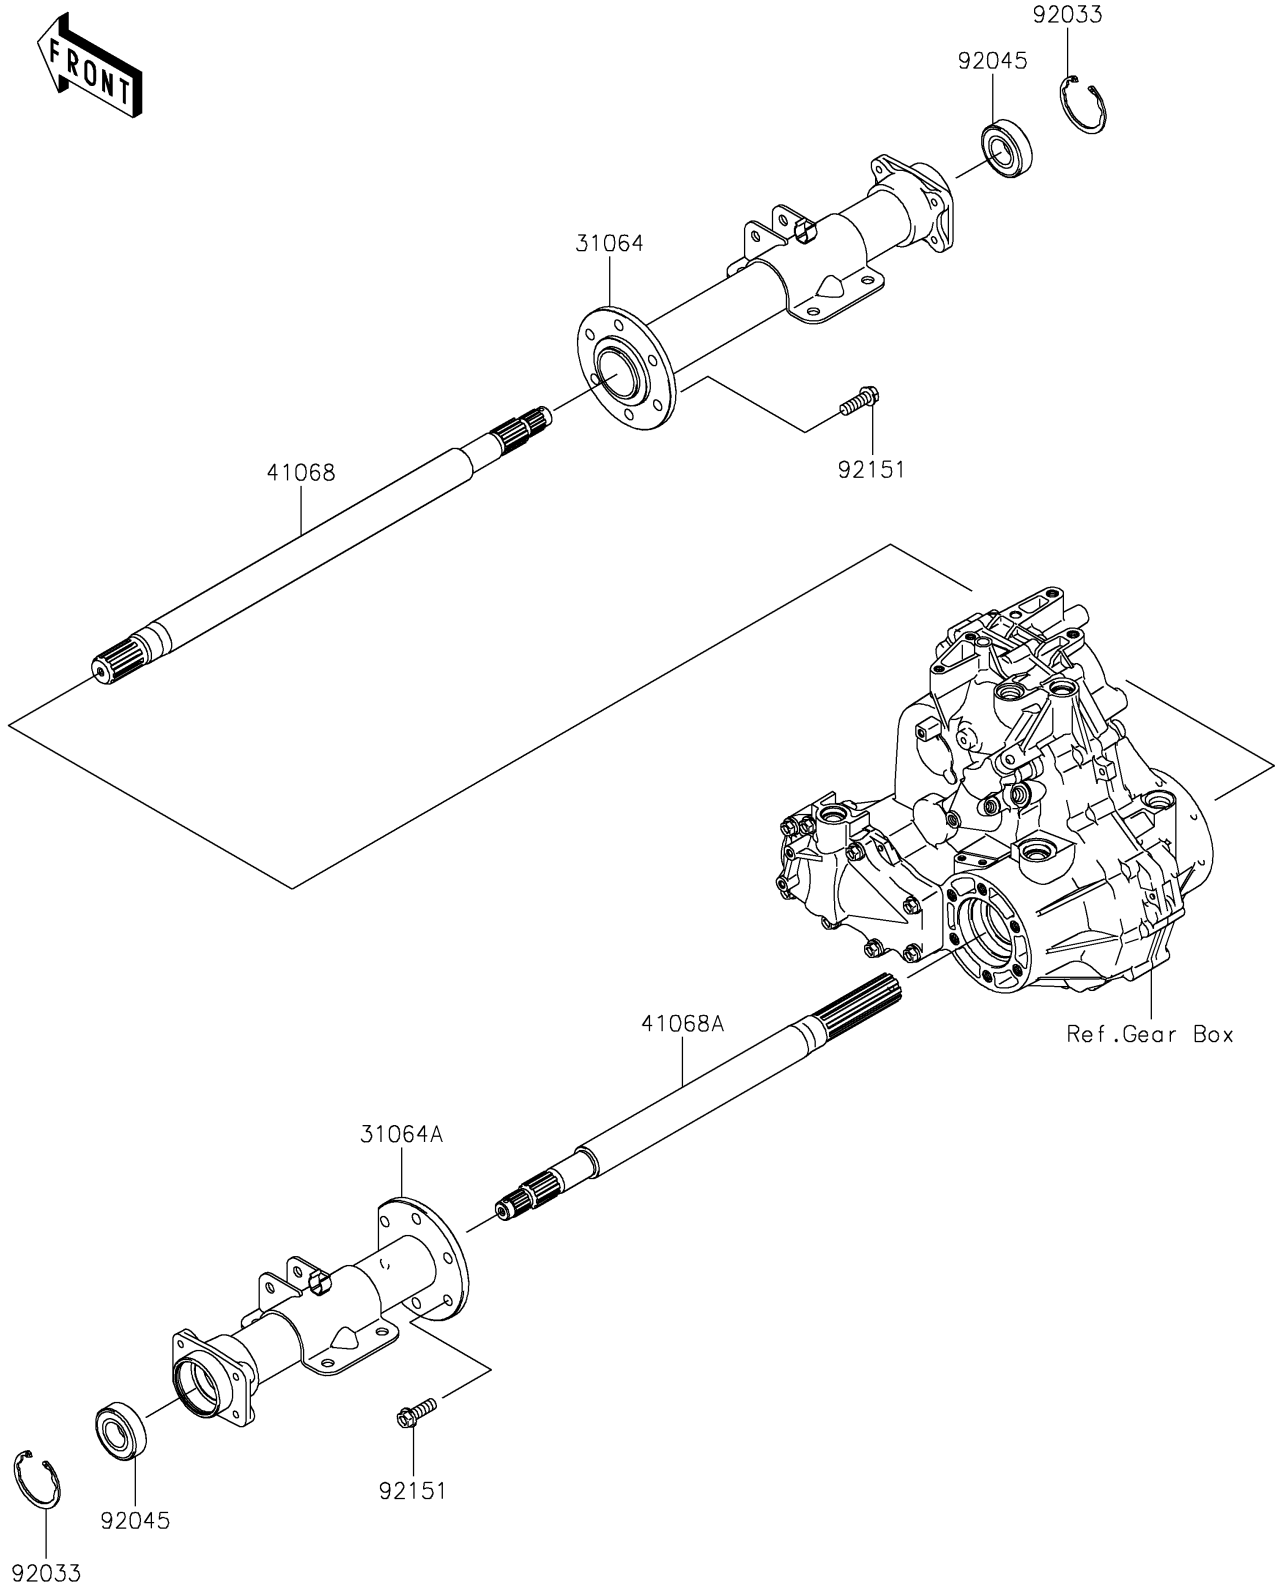

# 2025 MULE SX™ 4x4 PARTS DIAGRAM

Rear Axle

E3133

## 2025 MULE SX™ 4x4 PARTS LIST

### Rear Axle

ITEM NAME	PART NUMBER	QUANTITY
PIPE-COMP,RH (Ref # 31064)	31064-0709	1
PIPE-COMP,LH (Ref # 31064A)	31064-0710	1
AXLE,RH (Ref # 41068)	41068-0036	1
AXLE,LH (Ref # 41068A)	41068-0037	1
RING-SNAP (Ref # 92033)	92033-2149	2
BEARING-BALL,6205A26DDU2 (Ref # 92045)	92045-0044	2
BOLT,10X28 (Ref # 92151)	92151-2142	12