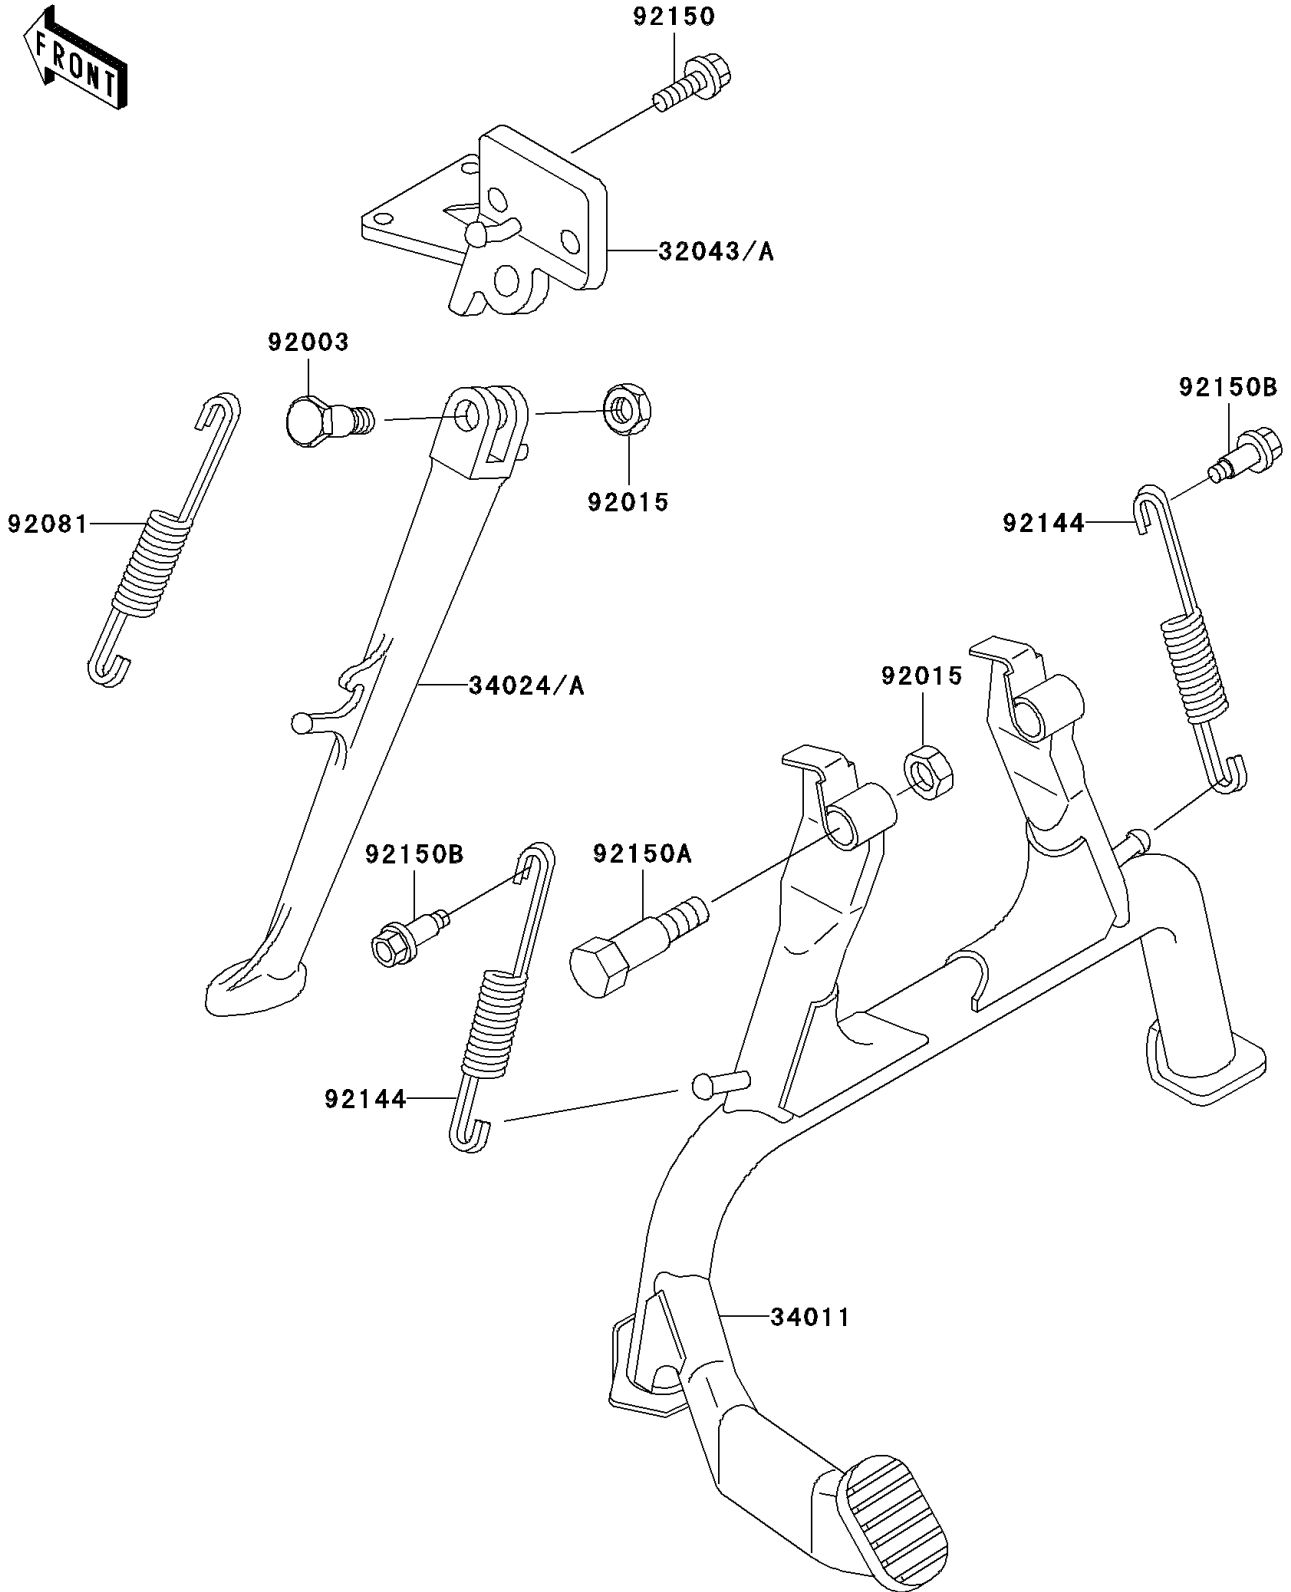

1997 Ninja® ZX™ -11 PARTS DIAGRAM

Stand(s)

F2190

1997 Ninja® ZX™ -11 PARTS LIST

Stand(s)

ITEM NAME	PART NUMBER	QUANTITY
STAND-CENTER (Ref # 34011)	34011-1159	1
BOLT,SIDE STAND (Ref # 92003)	92003-079	1
NUT,LOCK,10MM,BLACK (Ref # 92015)	92015-1188	3
SPRING,SIDE STAND (Ref # 92081)	92081-1676	1
SPRING,CENTER STAND (Ref # 92144)	92144-1334	2
BOLT,FLANGED,10X25 (Ref # 92150)	92150-1065	2
BOLT,CENTER STAND,10MM (Ref # 92150A)	92150-1112	2
BOLT,6MM (Ref # 92150B)	92150-1113	2
BRACKET-STAND,SIDE,G.GRAY (Ref # 32043)	32043-1344-GD	1
BRACKET-STAND,SIDE,SILVER (Ref # 32043A)	32043-1344-VZ	1
STAND-SIDE,G.GRAY (Ref # 34024)	34024-1249-GD	1
STAND-SIDE,SILVER NO.35 (Ref # 34024A)	34024-1249-VZ	1