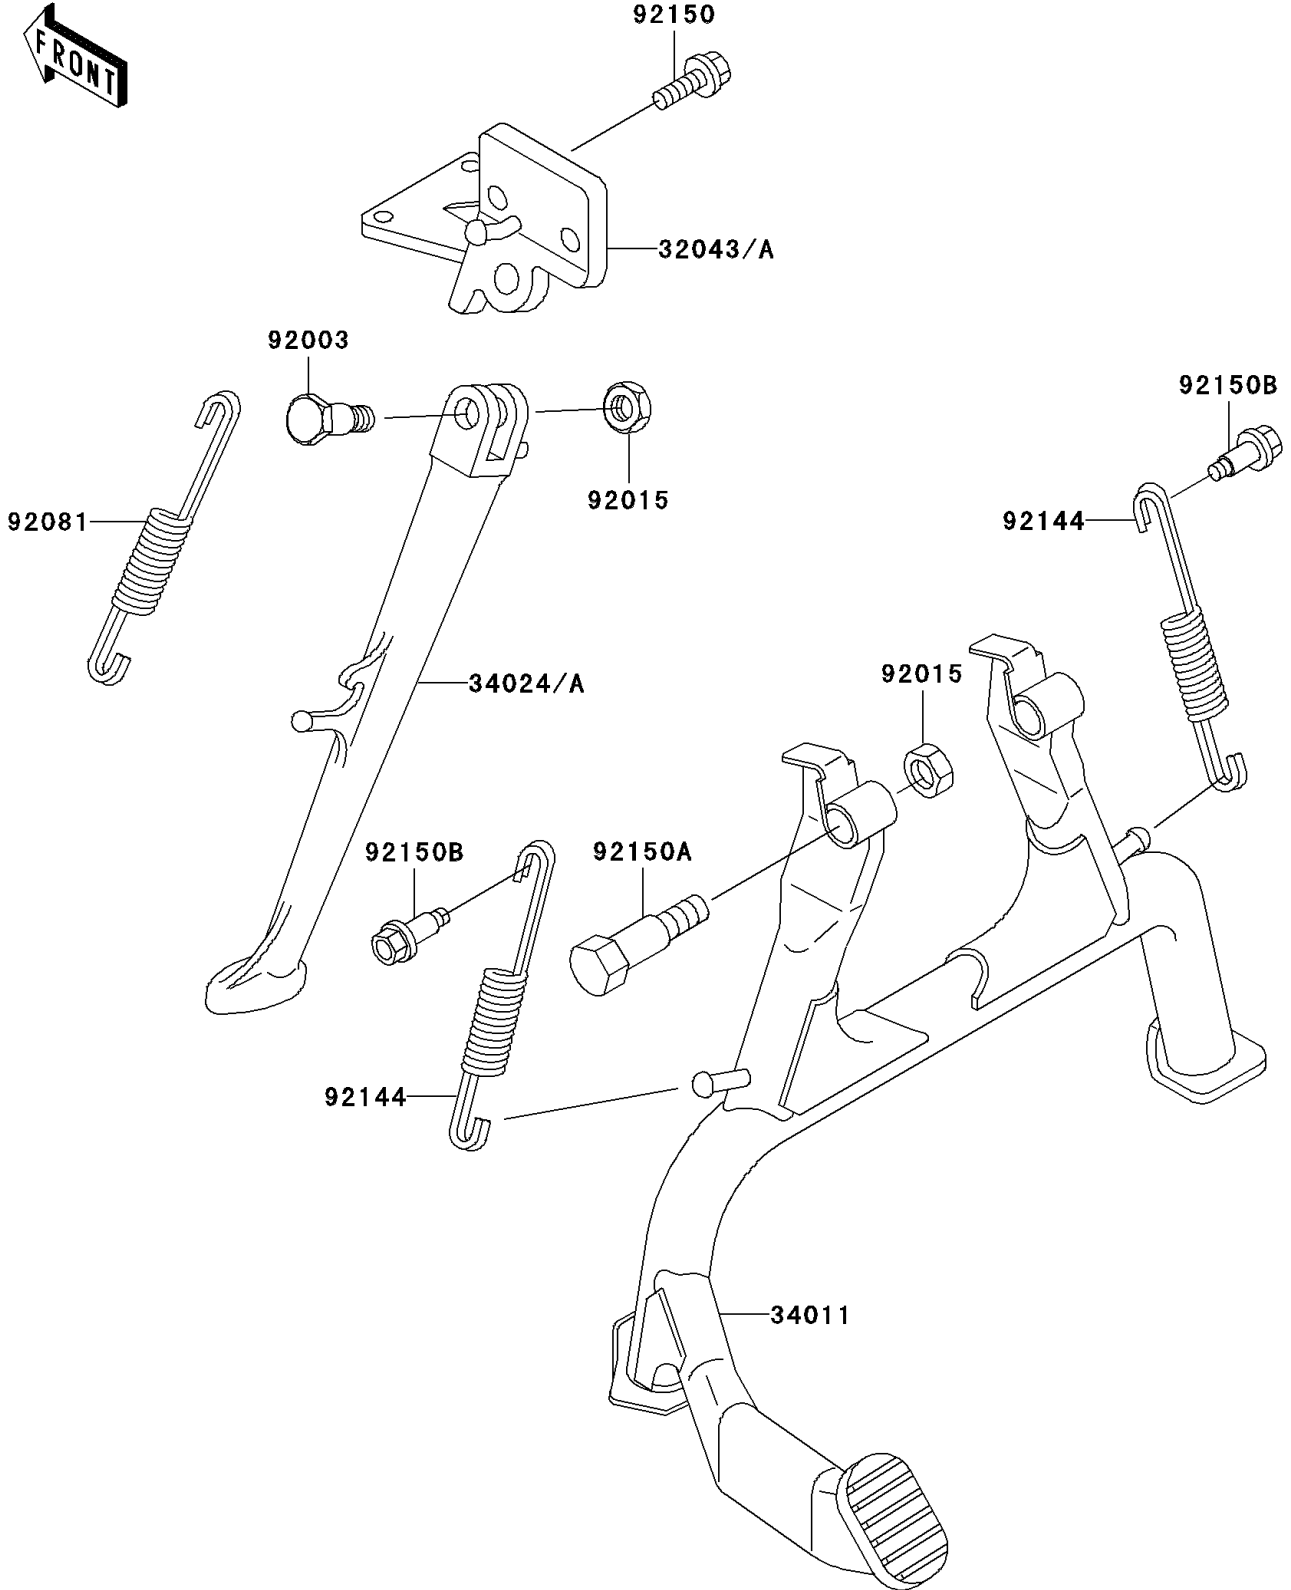

1997 Ninja[®] ZX[™]-11 PARTS DIAGRAM

Stand(s)

F2190

1997 Ninja® ZX™ -11 PARTS LIST

Stand(s)

ITEM NAME

PART NUMBER

QUANTITY
