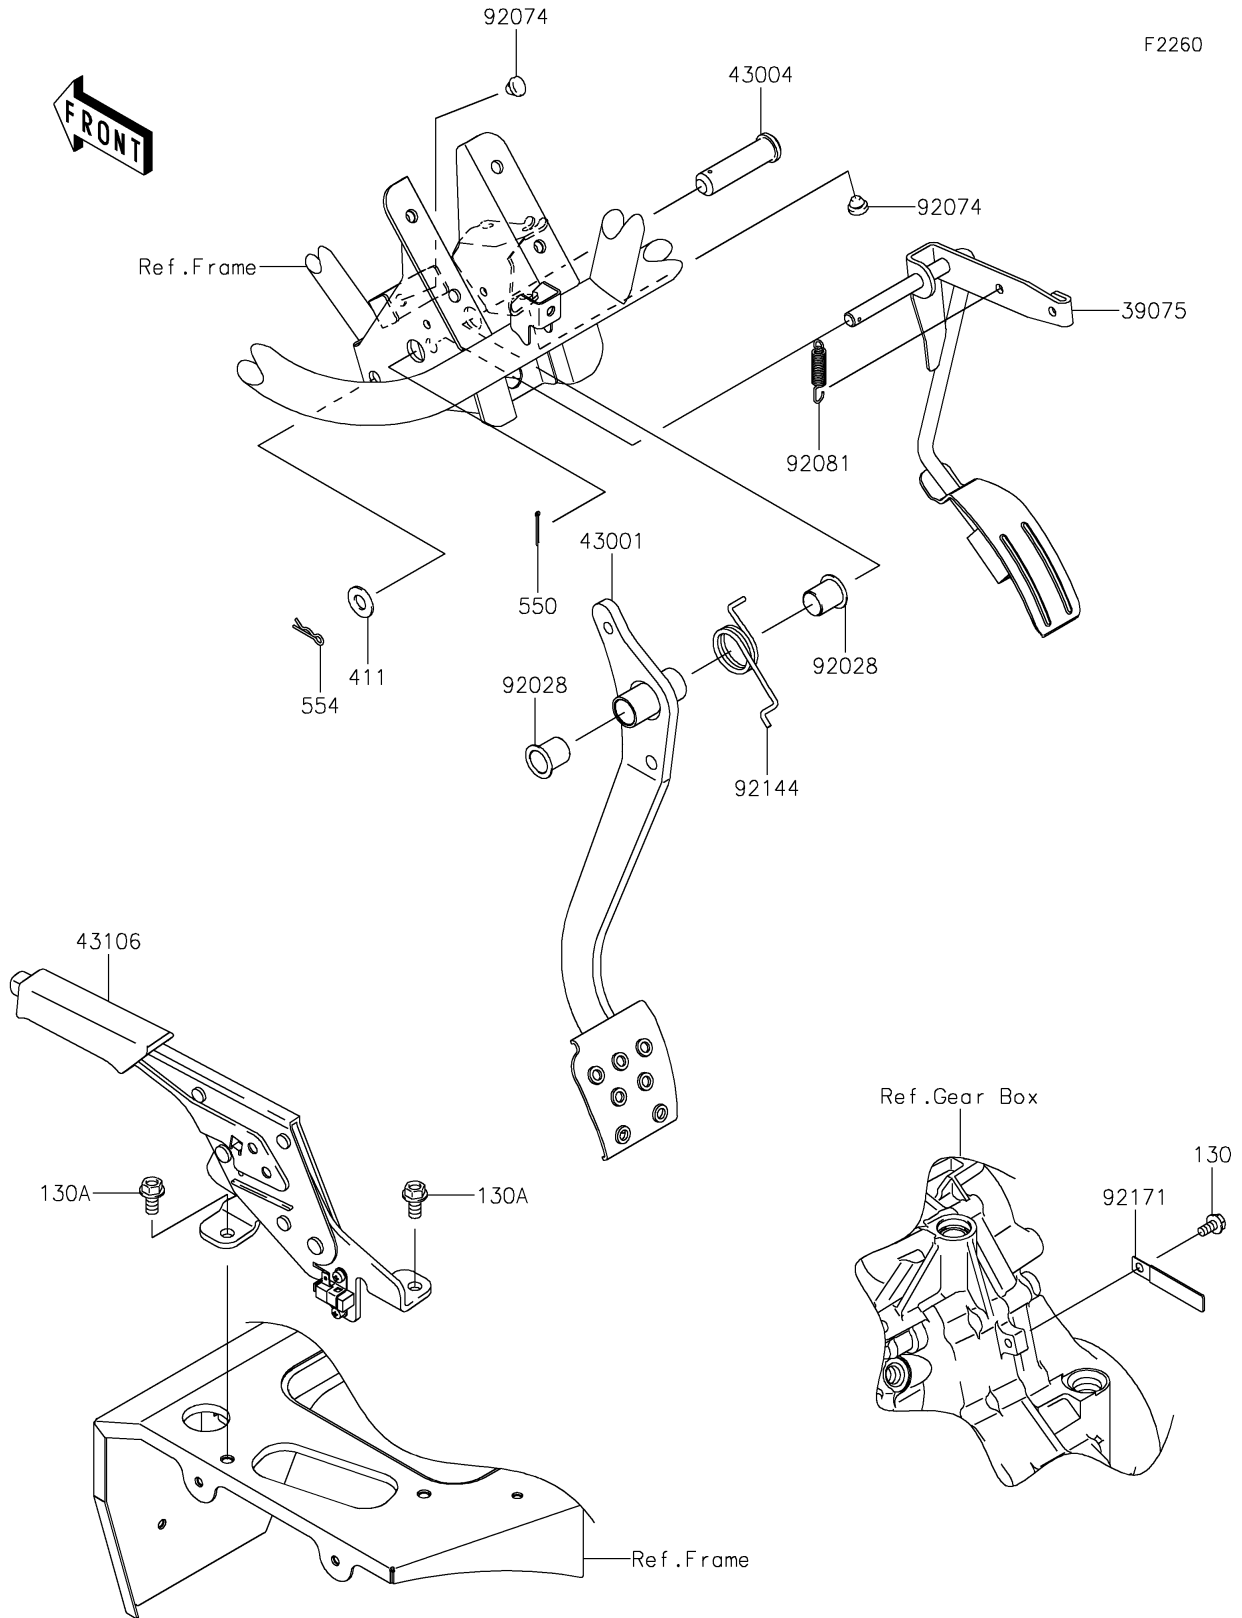

2025 MULE SX™ 4x4 PARTS DIAGRAM

Brake Pedal/Throttle Lever

2025 MULE SX™ 4x4 PARTS LIST

Brake Pedal/Throttle Lever

ITEM NAME	PART NUMBER	QUANTITY
LEVER-THROTTLE (Ref # 39075)	39075-0022	1
LEVER-BRAKE,PEDAL (Ref # 43001)	43001-0751	1
SHAFT-BRAKE (Ref # 43004)	43004-1128	1
LEVER-ASSY-PARKING BRAKE (Ref # 43106)	43106-0009	1
BUSHING (Ref # 92028)	92028-1571	2
PLUG,7X2 (Ref # 92074)	92074-028	2
SPRING (Ref # 92081)	92081-1922	1
SPRING (Ref # 92144)	92144-1536	1
CLAMP,L=60 (Ref # 92171)	92171-0652	1
BOLT-FLANGED,6X12 (Ref # 130)	130AA0612	1
BOLT-FLANGED,8X16 (Ref # 130A)	130CA0816	2
WASHER-PLAIN,10MM (Ref # 411)	411AA1000	1
PIN-COTTER,2.5X25 (Ref # 550)	550AA2525	1
PIN-SNAP,10MM (Ref # 554)	554DA1000	1