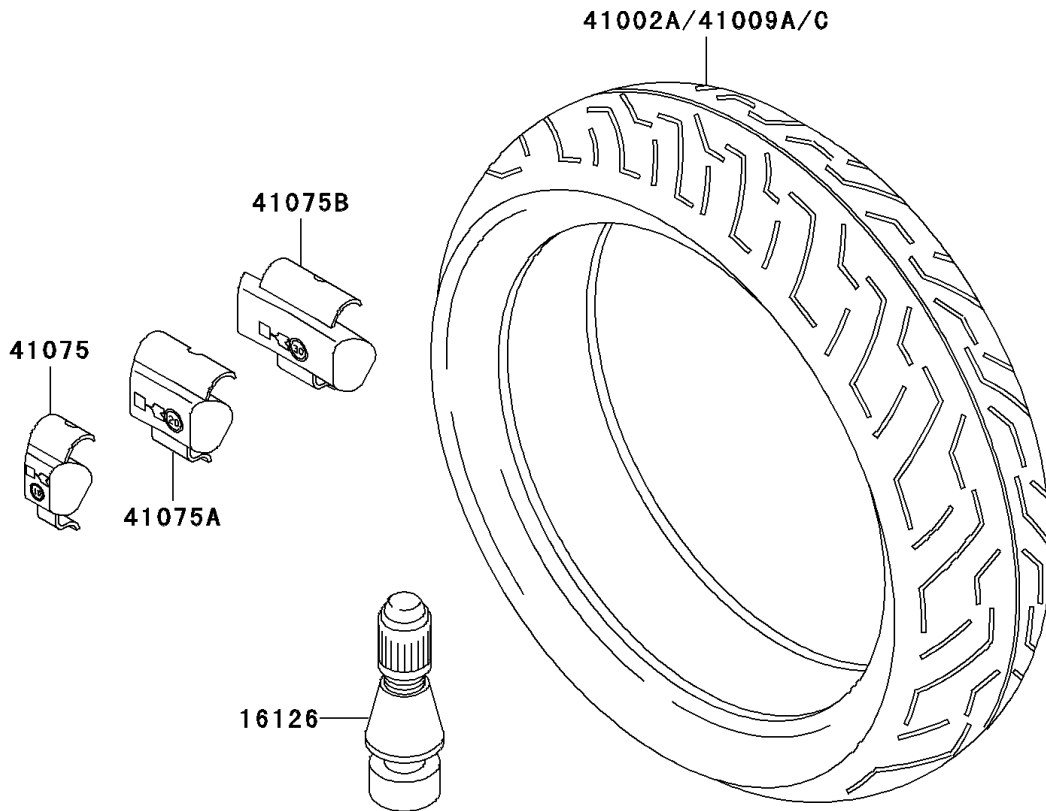

1997 Ninja[®] ZX[™]-11 PARTS DIAGRAM

Tires

F2210

1997 Ninja® ZX™ -11 PARTS LIST

Tires

ITEM NAME	PART NUMBER	QUANTITY
VALVE,TIRE (Ref # 16126)	16126-1140	2
TIRE,FR,120/70ZR17(58W),BT57F (Ref # 41009)	41009-1165	1
TIRE,RR,180/55ZR17(73W),BT57R (Ref # 41009A)	41009-1166	1
TIRE,FR,120/70ZR17(58W),D204FU (Ref # 41009B)	41009-1167	1
TIRE,RR,180/55ZR17(73W),D204P (Ref # 41009C)	41009-1169	1
BALANCER-WHEEL,10G,SILVER (Ref # 41075)	41075-1014	AR
BALANCER-WHEEL,20G,SILVER (Ref # 41075A)	41075-1015	AR
BALANCER-WHEEL,30G,SILVER (Ref # 41075B)	41075-1016	AR