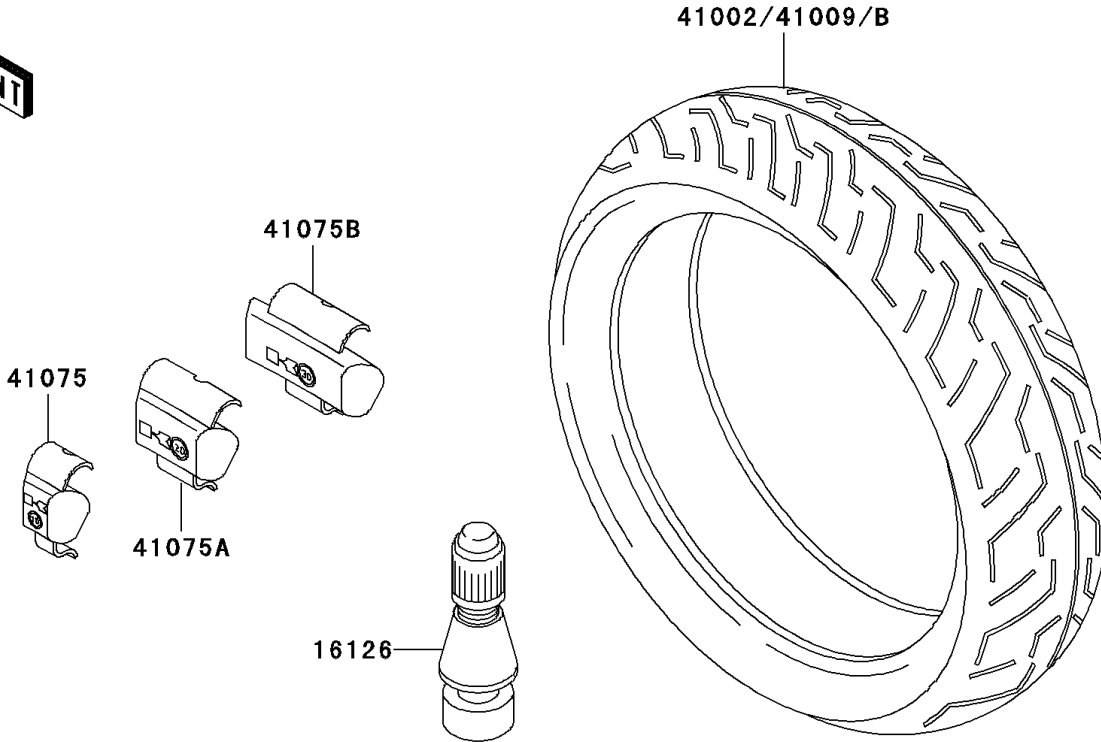

1997 Ninja[®] ZX[™]-11 PARTS DIAGRAM

Tires

F2210

1997 Ninja® ZX™ -11 PARTS LIST

Tires

ITEM NAME	PART NUMBER	QUANTITY
VALVE,TIRE (Ref # 16126)	16126-1140	2
TIRE,FR,120/70ZR17(58W),BT57F (Ref # 41009)	41009-1165	1
TIRE,RR,180/55ZR17(73W),BT57R (Ref # 41009A)	41009-1166	1
TIRE,FR,120/70ZR17(58W),D204FU (Ref # 41009B)	41009-1167	1
TIRE,RR,180/55ZR17(73W),D204P (Ref # 41009C)	41009-1169	1
BALANCER-WHEEL,10G,SILVER (Ref # 41075)	41075-1014	AR
BALANCER-WHEEL,20G,SILVER (Ref # 41075A)	41075-1015	AR
BALANCER-WHEEL,30G,SILVER (Ref # 41075B)	41075-1016	AR