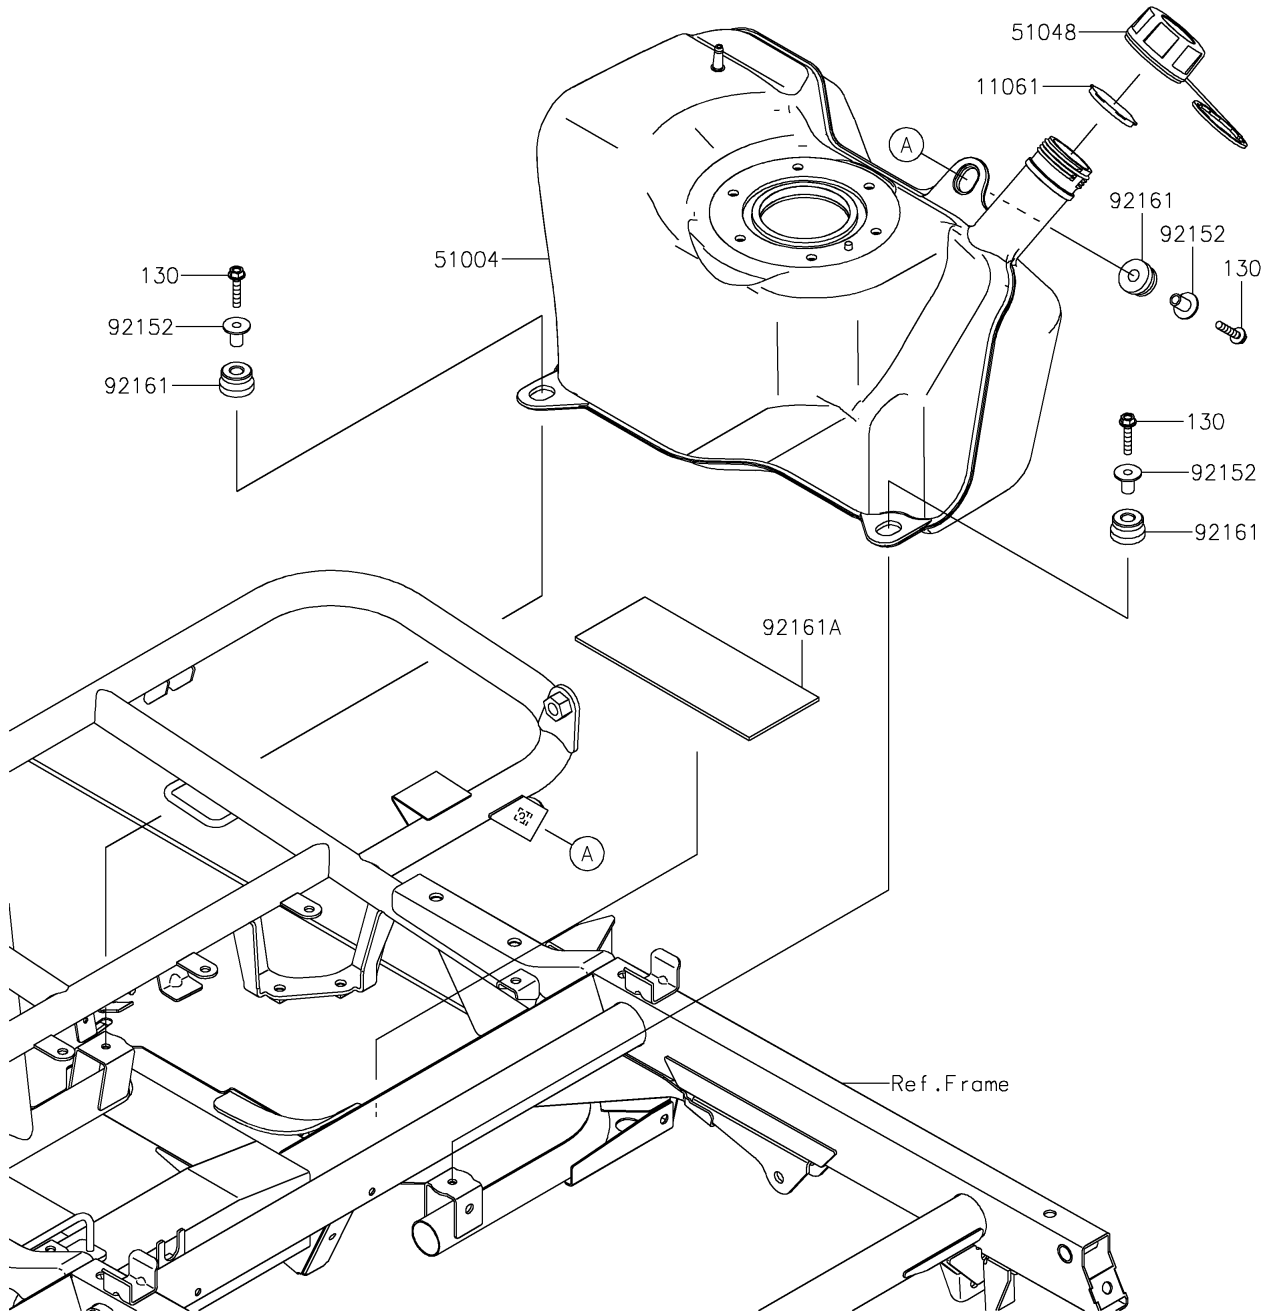

2025 MULE SX™ 4x4 PARTS DIAGRAM

Fuel Tank

F2410

2025 MULE SX™ 4x4 PARTS LIST

Fuel Tank

ITEM NAME	PART NUMBER	QUANTITY
GASKET,FUEL TANK CAP (Ref # 11061)	11061-0395	1
TANK-FUEL (Ref # 51004)	51004-0030	1
CAP-ASSY-TANK,FUEL (Ref # 51048)	51048-0026	1
COLLAR,6.8X10X18.1 (Ref # 92152)	92152-1867	3
DAMPER,10X28X17 (Ref # 92161)	92161-1614	3
DAMPER,80X200X3.175 (Ref # 92161A)	92161-1645	1
BOLT-FLANGED,6X30 (Ref # 130)	130BA0630	3