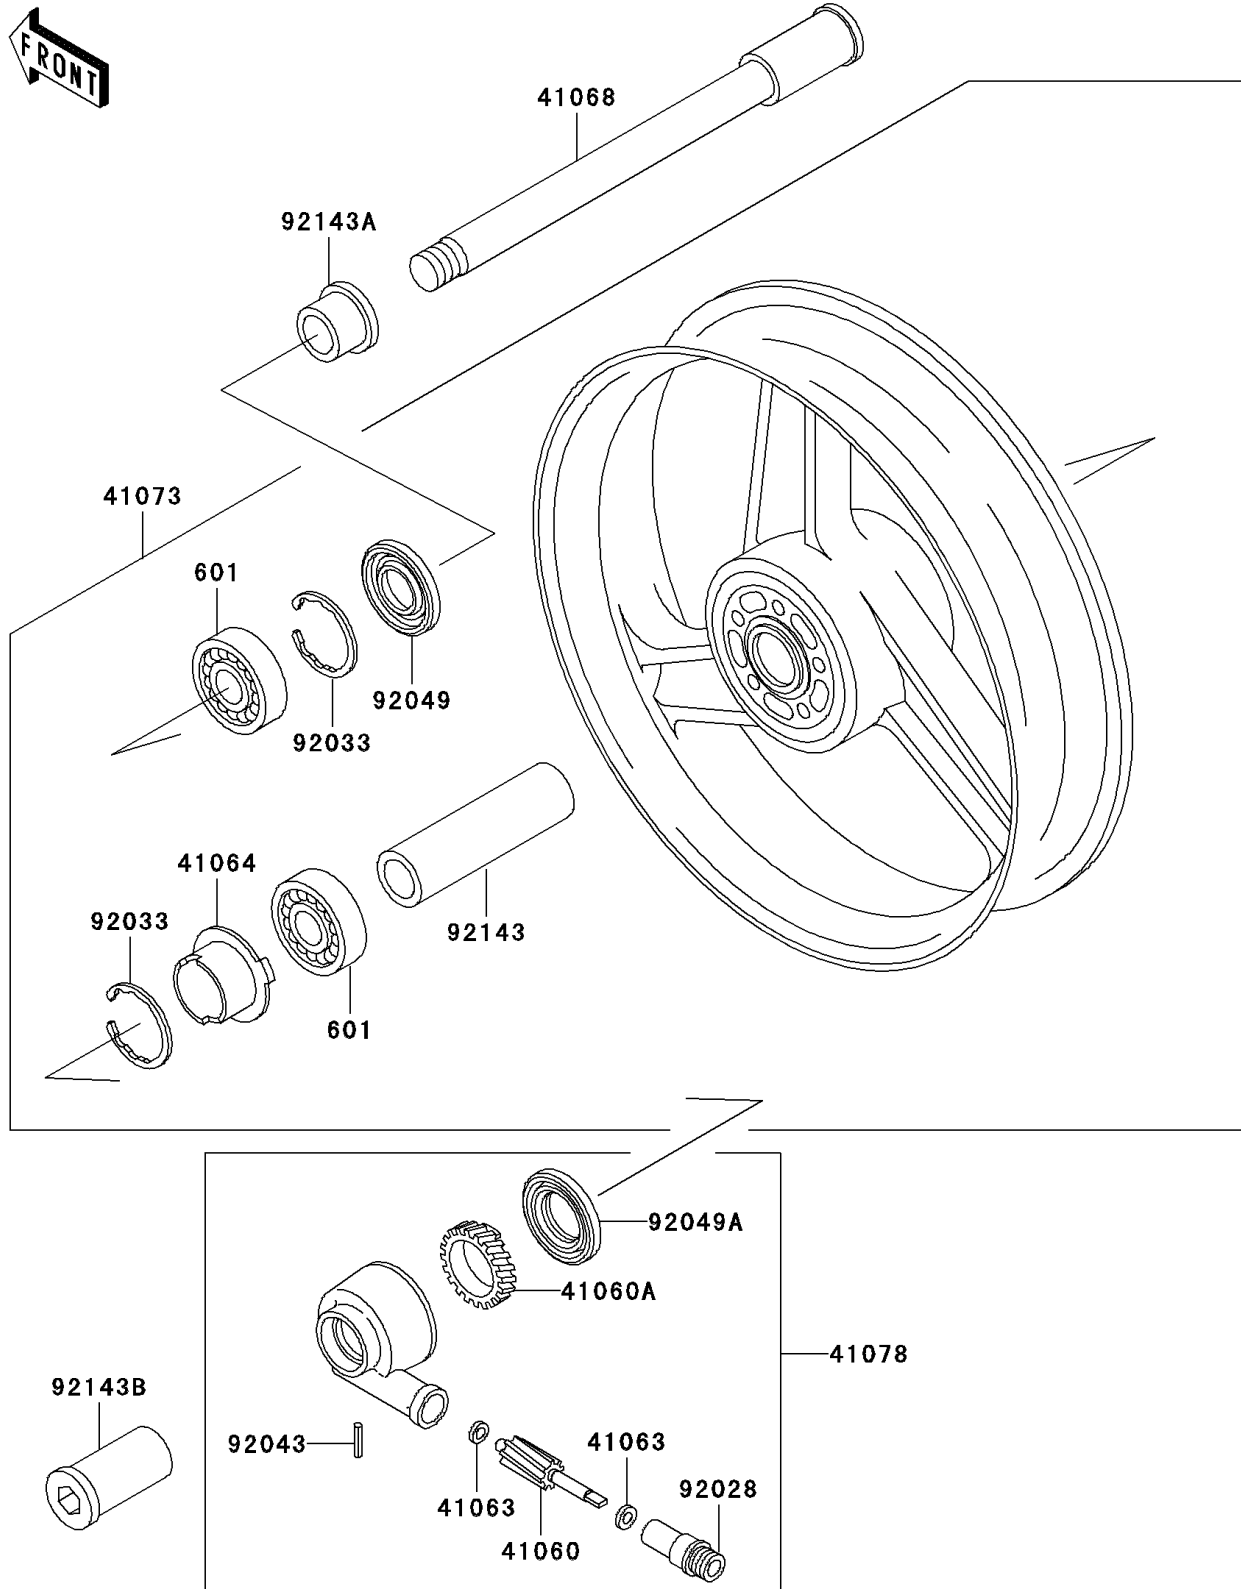

1997 Ninja® ZX™-11 PARTS DIAGRAM

Front Wheel

F2230

1997 Ninja® ZX™ -11 PARTS LIST

Front Wheel

ITEM NAME	PART NUMBER	QUANTITY
BEARING-BALL,#6005UU (Ref # 601)	601B6005UU	2
GEAR-METER SCREW,9T (Ref # 41060)	41060-1140	1
GEAR-METER SCREW,24T (Ref # 41060A)	41060-1141	1
WASHER,5.1X9X0.4 (Ref # 41063)	41063-001	2
RECEIVER-SPEEDOMETER (Ref # 41064)	41064-1055	1
AXLE,FR (Ref # 41068)	41068-1327	1
WHEEL-ASSY,FR,C.GRAY (Ref # 41073)	41073-1554-JD	1
CASE-ASSY-METER GEAR (Ref # 41078)	41078-1082	1
BUSHING,METER GEAR CASE (Ref # 92028)	92028-1634	1
RING-SNAP,47MM (Ref # 92033)	92033-1042	2
PIN,SPRING,3X18 (Ref # 92043)	92043-1454	1
SEAL-OIL,BJN 32 47 5 (Ref # 92049)	92049-1377	1
SEAL-OIL,BJN-C2 35 52 5 (Ref # 92049A)	92049-1378	1
COLLAR,FR HUB,L=94 (Ref # 92143)	92143-1476	1
COLLAR,FR AXLE,RH,L=17.5 (Ref # 92143A)	92143-1477	1
COLLAR,FR AXLE,LH,L=44.5 (Ref # 92143B)	92143-1478	1