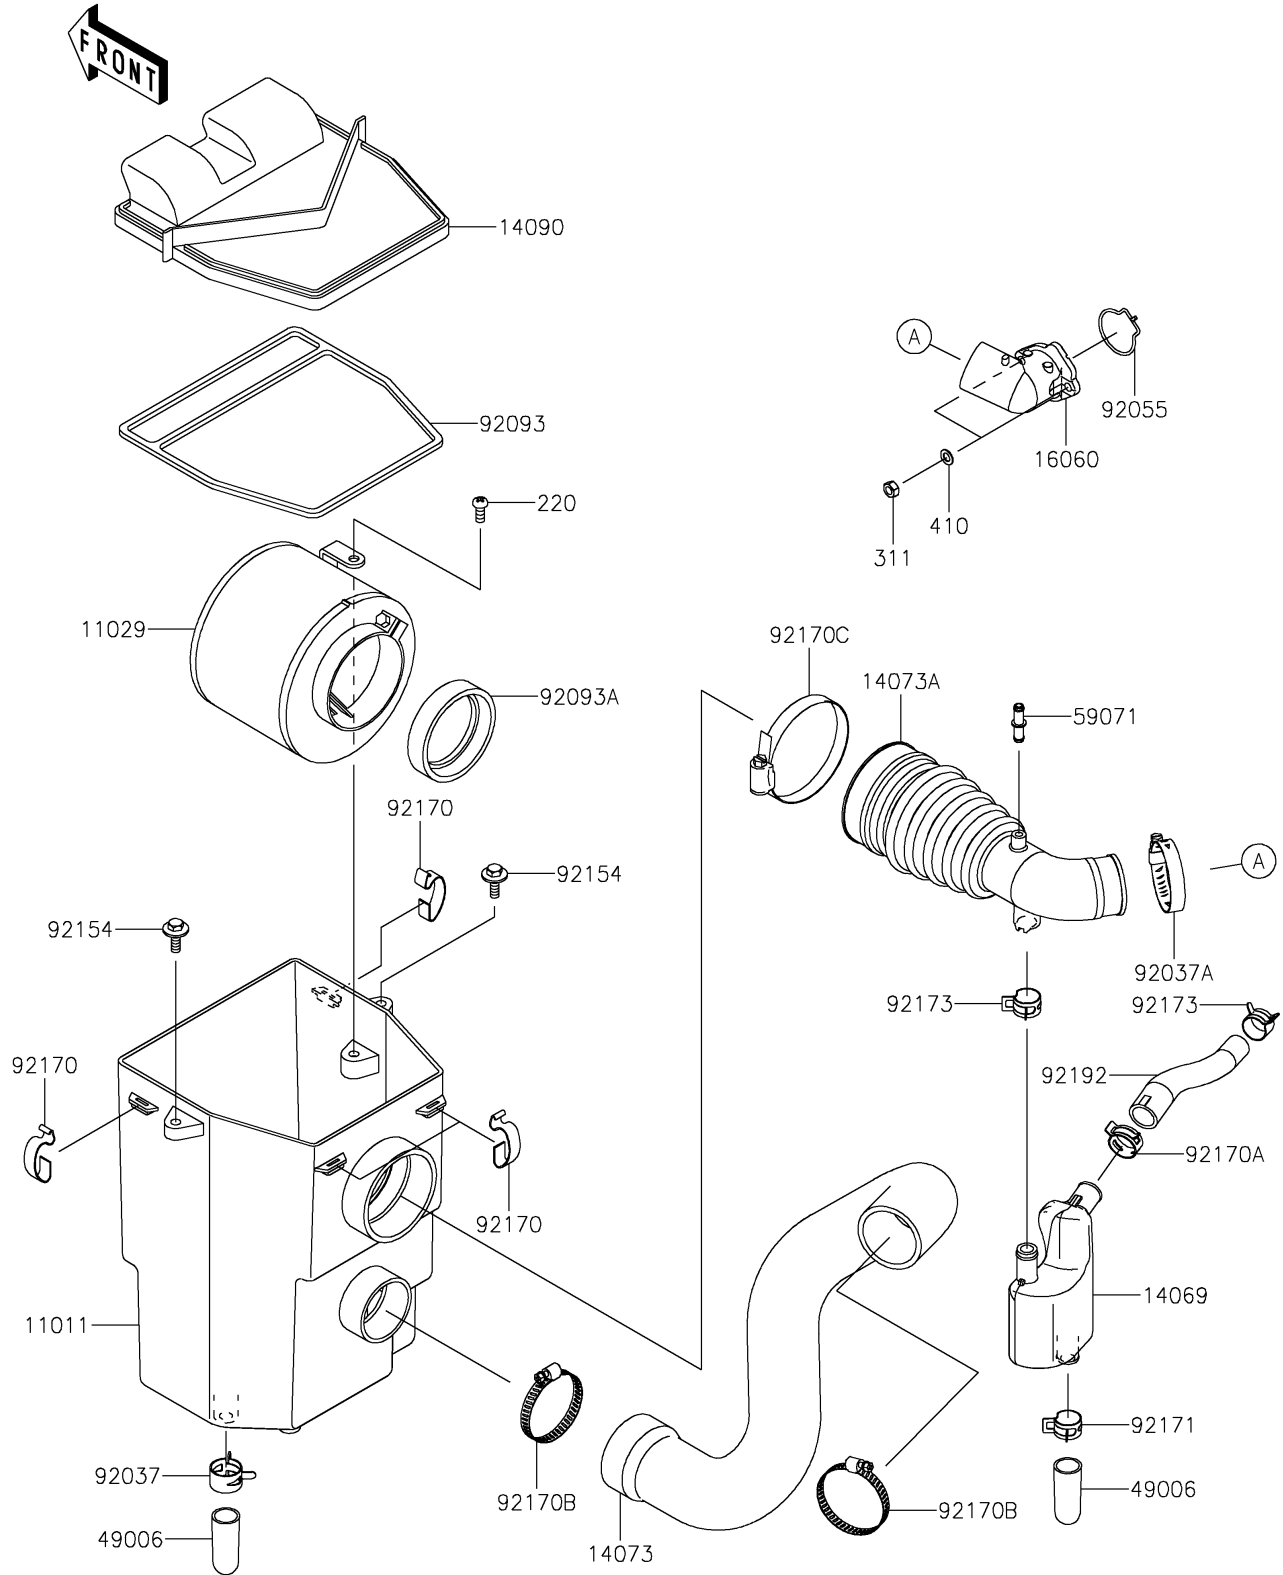

2024 MULE SX™ 4x4 XC PARTS DIAGRAM

Air Cleaner

E1130

2024 MULE SX™ 4x4 XC PARTS LIST

Air Cleaner

ITEM NAME	PART NUMBER	QUANTITY
CASE-AIR FILTER (Ref # 11011)	11011-1367	1
ELEMENT-ASSY-AIR FILTER (Ref # 11029)	11029-1004	1
BREATHER (Ref # 14069)	14069-0030	1
DUCT,FRAME-AIR FILTER (Ref # 14073)	14073-0072	1
DUCT,AIR FILTER-IN.PIPE (Ref # 14073A)	14073-0893	1
COVER,AIR FILTER (Ref # 14090)	14090-1106	1
PIPE-INTAKE (Ref # 16060)	16060-0752	1
BOOT (Ref # 49006)	49006-1351	2
JOINT (Ref # 59071)	59071-3717	1
CLAMP,HOSE CLIP (Ref # 92037)	92037-1460	1
CLAMP (Ref # 92037A)	92037-506	1
RING-O,PIPE-TB (Ref # 92055)	92055-0901	1
SEAL,AIR FILTER (Ref # 92093)	92093-1241	1
SEAL,DUST (Ref # 92093A)	92093-1322	1
BOLT,WP,6X20 (Ref # 92154)	92154-1516	2
CLAMP,AIR FILTER (Ref # 92170)	92170-1211	4
CLAMP (Ref # 92170A)	92170-1640	1
CLAMP (Ref # 92170B)	92170-1674	2
CLAMP (Ref # 92170C)	92170-1679	1
CLAMP (Ref # 92171)	92171-1277	1
CLAMP (Ref # 92173)	92173-7003	2
TUBE,BREATHER (Ref # 92192)	92192-1935	1
SCREW-PAN-CROS,6X14 (Ref # 220)	220AA0614	1
NUT-HEX,6MM (Ref # 311)	311AA0600	2
WASHER-PLAIN-SMALL (Ref # 410)	410AA0600	2