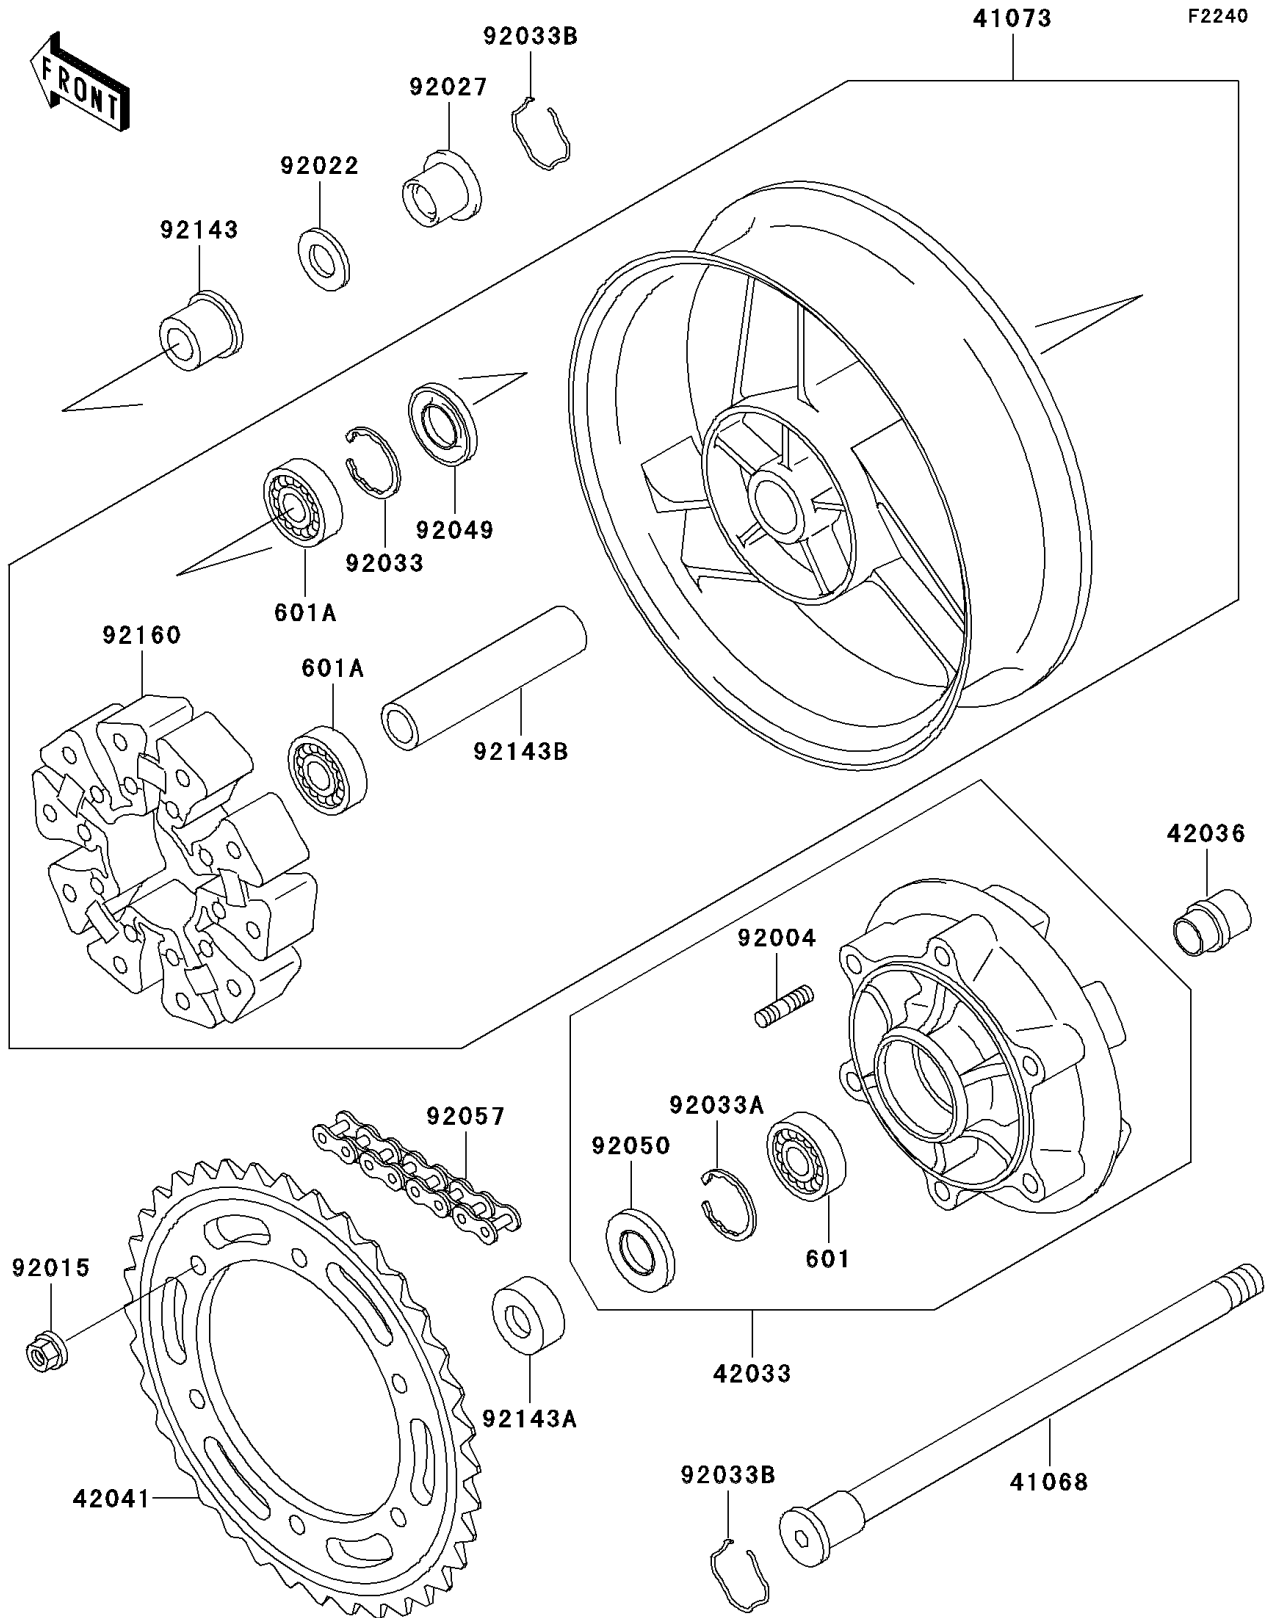

1997 Ninja® ZX™ -11 PARTS DIAGRAM

Rear Wheel/Chain

1997 Ninja® ZX™ -11 PARTS LIST

Rear Wheel/Chain

ITEM NAME	PART NUMBER	QUANTITY
BEARING-BALL,#6206UUC3 (Ref # 601)	601B6206UU	1
BEARING-BALL,#6304UUC3 (Ref # 601A)	601B6304UU	2
AXLE,RR (Ref # 41068)	41068-1354	1
WHEEL-ASSY,RR,C.GRAY (Ref # 41073)	41073-1555-JD	1
COUPLING-ASSY,RR HUB,C.GRAY (Ref # 42033)	42033-1160-EZ	1
SLEEVE,RR AXLE,L=45 (Ref # 42036)	42036-1302	1
SPROCKET-HUB,45T (Ref # 42041)	42041-1283	1
STUD,10X24 (Ref # 92004)	92004-1146	6
NUT,10MM (Ref # 92015)	92015-1720	6
WASHER,23X32X2.3 (Ref # 92022)	92022-1618	1
COLLAR,RR AXLE,L=28 (Ref # 92027)	92027-1810	1
RING-SNAP,52MM (Ref # 92033)	92033-1043	1
RING-SNAP,62MM (Ref # 92033A)	92033-1044	1
RING-SNAP,RR AXLE (Ref # 92033B)	92033-1156	2
SEAL-OIL,28X52X5 (Ref # 92049)	92049-1061	1
SEAL-OIL,AJN40627 (Ref # 92050)	92050-027	1
CHAIN,DRIVE,EK50ZV-XX110L (Ref # 92057)	92057-1368	1
COLLAR,L=23 (Ref # 92143)	92143-1042	1
COLLAR,RR AXLE,L=12 (Ref # 92143A)	92143-1385	1
COLLAR,REAR AXLE,L=116 (Ref # 92143B)	92143-1390	1
DAMPER,SHOCK,RR HUB (Ref # 92160)	92160-1398	1