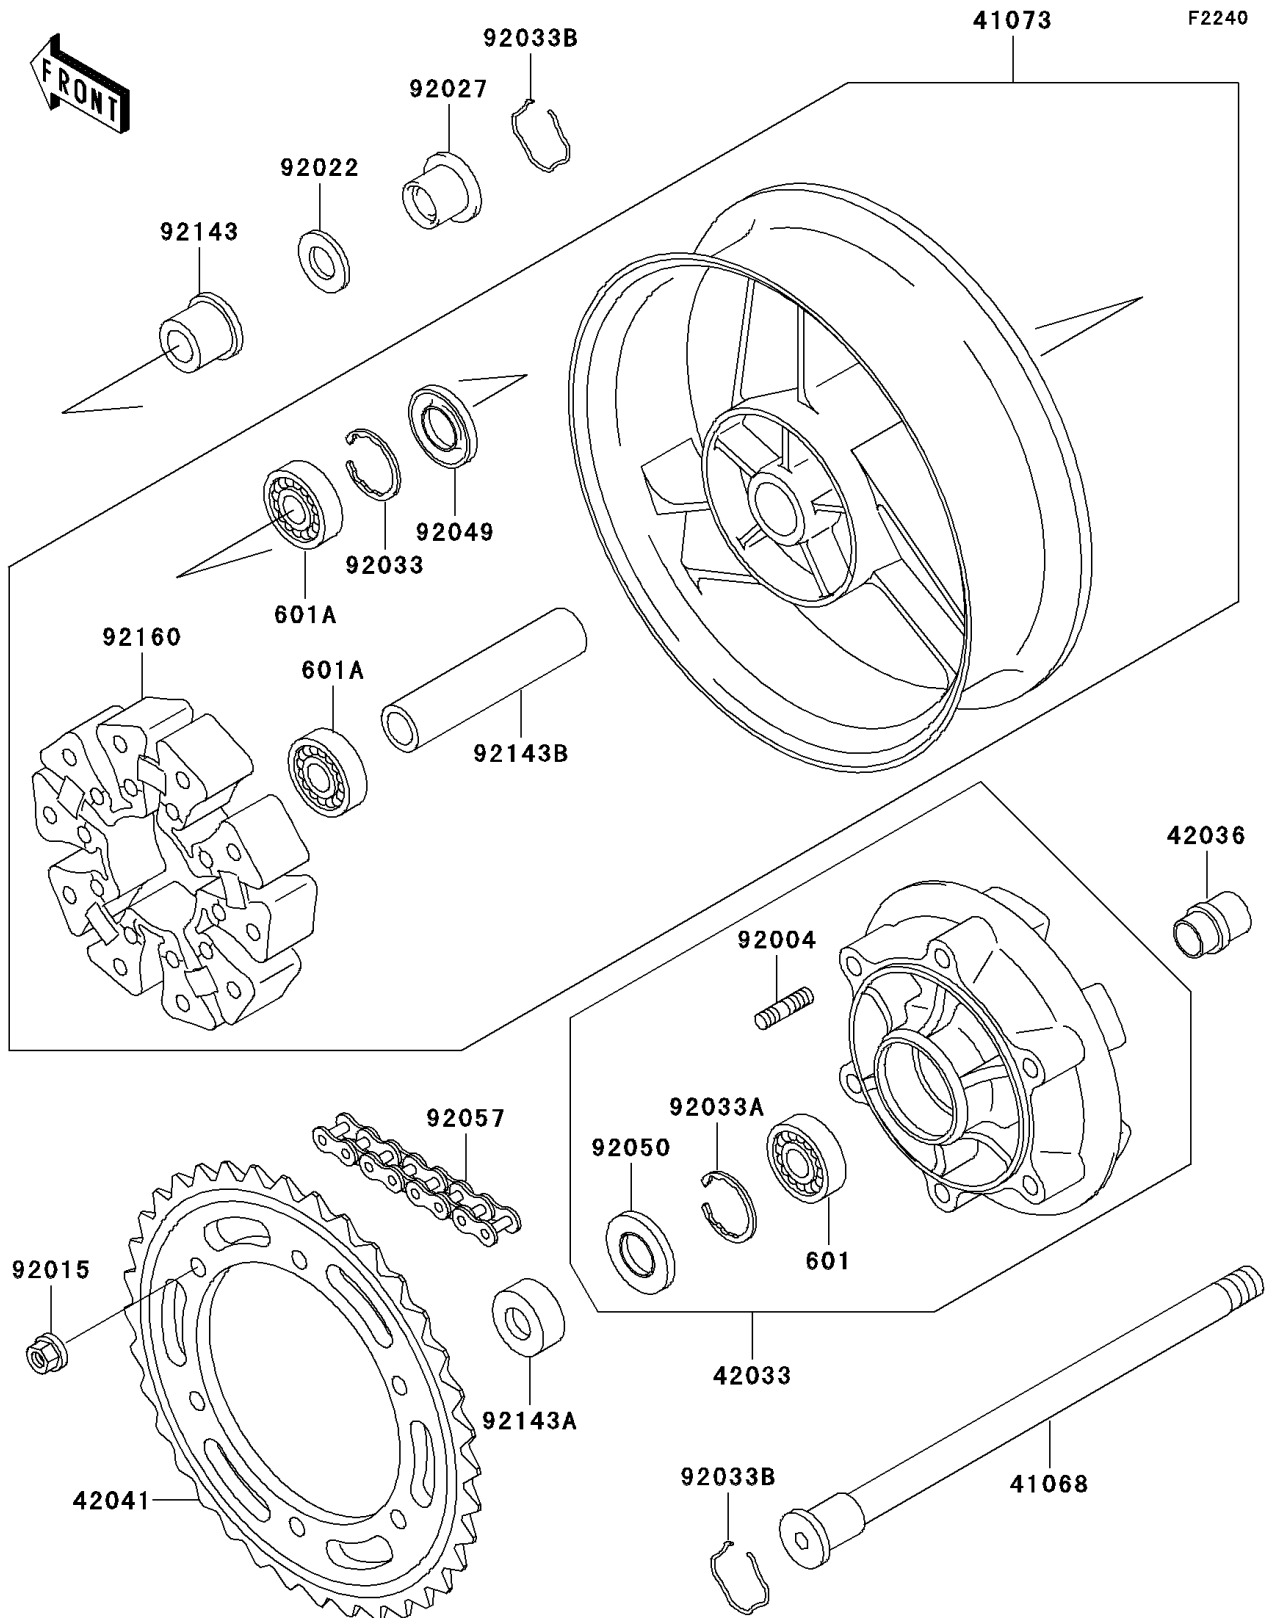

# 1997 Ninja® ZX™ -11 PARTS DIAGRAM

Rear Wheel/Chain

# 1997 Ninja® ZX™ -11 PARTS LIST

## Rear Wheel/Chain

ITEM NAME	PART NUMBER	QUANTITY
BEARING-BALL,#6206UUC3 (Ref # 601)	601B6206UU	1
BEARING-BALL,#6304UUC3 (Ref # 601A)	601B6304UU	2
AXLE,RR (Ref # 41068)	41068-1354	1
WHEEL-ASSY,RR,C.GRAY (Ref # 41073)	41073-1555-JD	1
COUPLING-ASSY,RR HUB,C.GRAY (Ref # 42033)	42033-1160-EZ	1
SLEEVE,RR AXLE,L=45 (Ref # 42036)	42036-1302	1
SPROCKET-HUB,45T (Ref # 42041)	42041-1283	1
STUD,10X24 (Ref # 92004)	92004-1146	6
NUT,10MM (Ref # 92015)	92015-1720	6
WASHER,23X32X2.3 (Ref # 92022)	92022-1618	1
COLLAR,RR AXLE,L=28 (Ref # 92027)	92027-1810	1
RING-SNAP,52MM (Ref # 92033)	92033-1043	1
RING-SNAP,62MM (Ref # 92033A)	92033-1044	1
RING-SNAP,RR AXLE (Ref # 92033B)	92033-1156	2
SEAL-OIL,28X52X5 (Ref # 92049)	92049-1061	1
SEAL-OIL,AJN40627 (Ref # 92050)	92050-027	1
CHAIN,DRIVE,EK50ZV-XX110L (Ref # 92057)	92057-1368	1
COLLAR,L=23 (Ref # 92143)	92143-1042	1
COLLAR,RR AXLE,L=12 (Ref # 92143A)	92143-1385	1
COLLAR,REAR AXLE,L=116 (Ref # 92143B)	92143-1390	1
DAMPER,SHOCK,RR HUB (Ref # 92160)	92160-1398	1