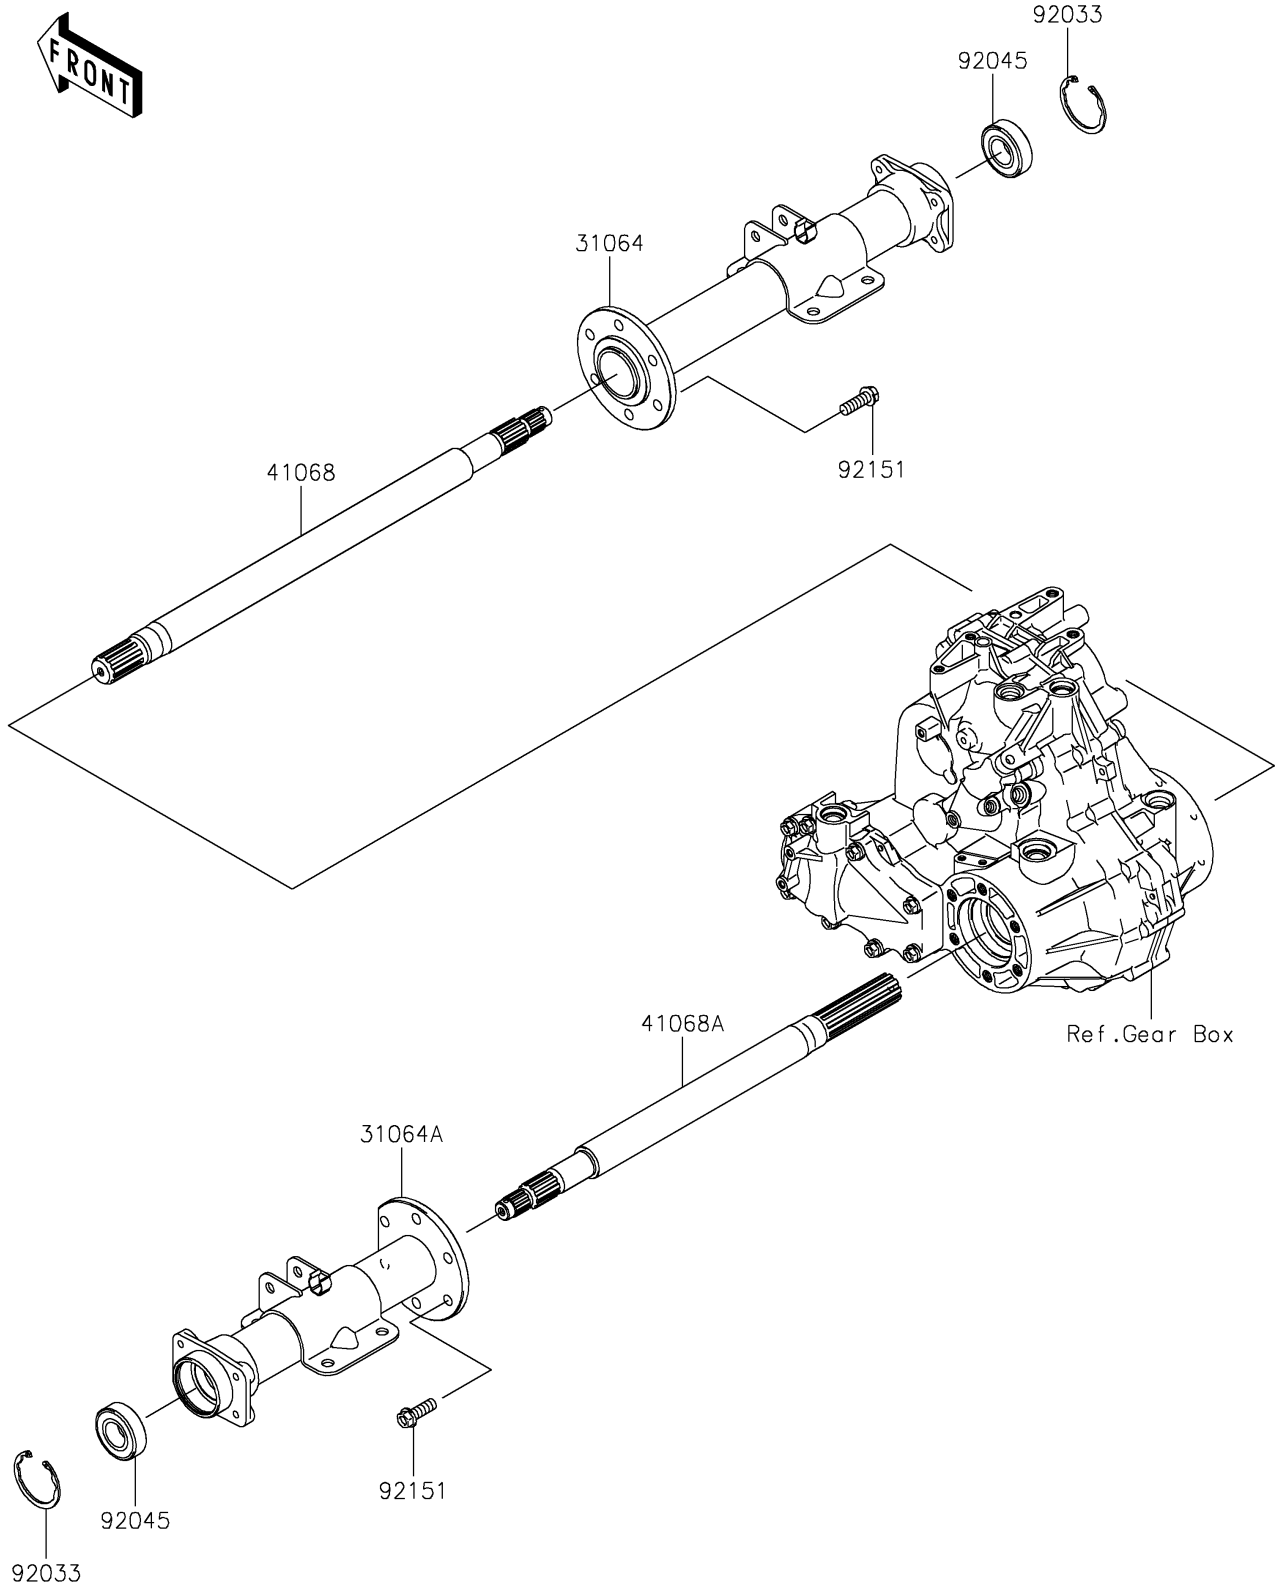

2025 MULE SX™ 4x4 XC PARTS DIAGRAM

Rear Axle

E3133

2025 MULE SX™ 4x4 XC PARTS LIST

Rear Axle

ITEM NAME	PART NUMBER	QUANTITY
PIPE-COMP,RH (Ref # 31064)	31064-0709	1
PIPE-COMP,LH (Ref # 31064A)	31064-0710	1
AXLE,RH (Ref # 41068)	41068-0036	1
AXLE,LH (Ref # 41068A)	41068-0037	1
RING-SNAP (Ref # 92033)	92033-2149	2
BEARING-BALL,6205A26DDU2 (Ref # 92045)	92045-0044	2
BOLT,10X28 (Ref # 92151)	92151-2142	12