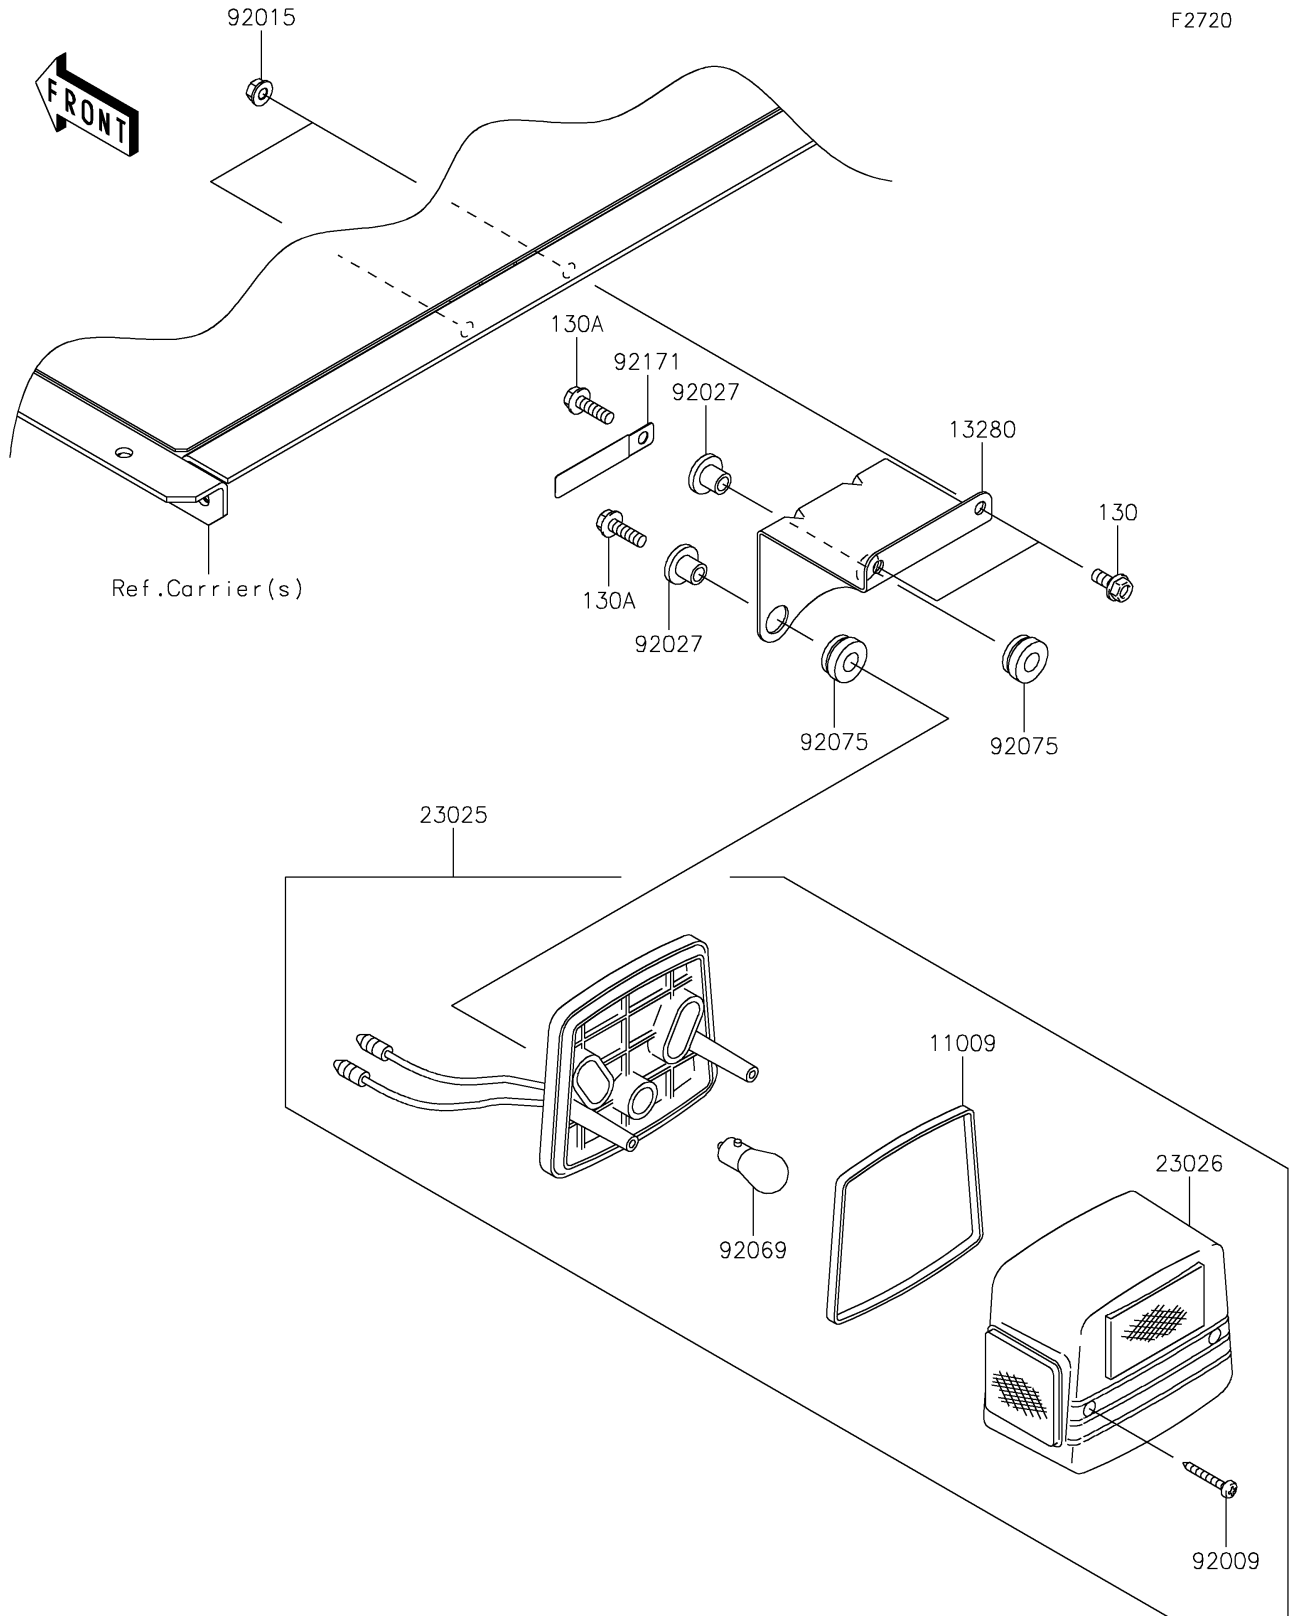

2024 MULE SX™ 4x4 XC PARTS DIAGRAM

Taillight(s)

F2720

2024 MULE SX™ 4x4 XC PARTS LIST

Taillight(s)

ITEM NAME	PART NUMBER	QUANTITY
GASKET, TAIL LAMP (Ref # 11009)	11009-1215	1
HOLDER, TAIL LAMP (Ref # 13280)	13280-0079	1
LAMP-TAIL (Ref # 23025)	23025-1042	1
LENS, TAIL LAMP (Ref # 23026)	23026-1019	1
SCREW, TAPPING, 4X25 (Ref # 92009)	92009-1069	2
NUT, FLANGED, 6MM (Ref # 92015)	92015-1367	2
COLLAR, L=11.1 (Ref # 92027)	92027-194	2
BULB, 12V 21/5W (Ref # 92069)	92069-1011	1
DAMPER (Ref # 92075)	92075-277	2
CLAMP, L=60 (Ref # 92171)	92171-0652	1
BOLT-FLANGED, 6X14 (Ref # 130)	130BA0614	2
BOLT-FLANGED, 6X20 (Ref # 130A)	130BA0620	2