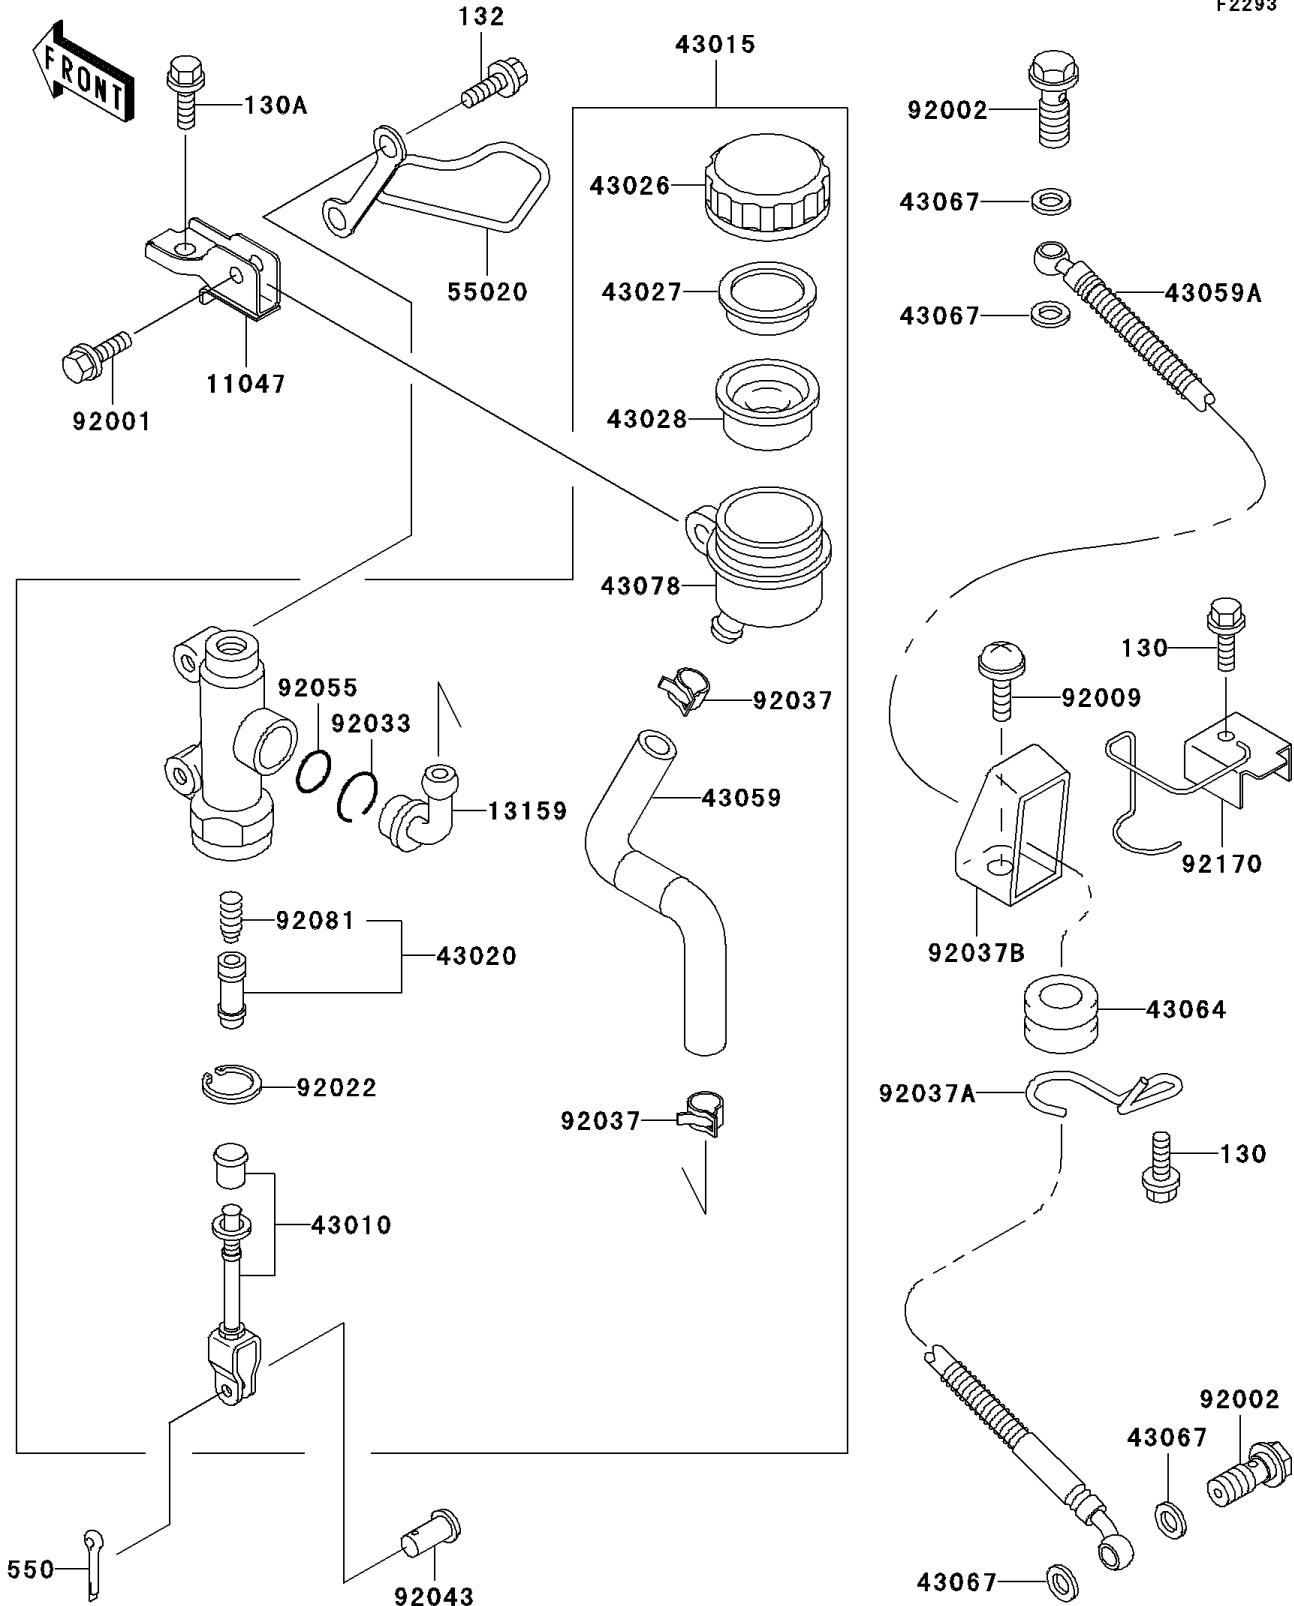

1997 Ninja® ZX™ -11 PARTS DIAGRAM

Rear Master Cylinder

F2293

1997 Ninja® ZX™ -11 PARTS LIST

Rear Master Cylinder

ITEM NAME	PART NUMBER	QUANTITY
BOLT-FLANGED (Ref # 130)	130J0610	2
BOLT-FLANGED,6X14,BLACK (Ref # 130A)	130J0614	1
BOLT-FLANGED-SMALL (Ref # 132)	132E0835	2
PIN-COTTER,2.0X15 (Ref # 550)	550D2015	1
BRACKET,RESERVOIR TANK (Ref # 11047)	11047-1963	1
CONNECTOR,RR MASTER CYLINDER (Ref # 13159)	13159-1052	1
ROD-ASSY-BRAKE (Ref # 43010)	43010-1055	1
CYLINDER-ASSY-MASTER,RR (Ref # 43015)	43015-1531	1
PISTON-COMP-BRAKE (Ref # 43020)	43020-1057	1
CAP-BRAKE (Ref # 43026)	43026-1051	1
PLATE-DIAPHRAGM (Ref # 43027)	43027-1051	1
DIAPHRAGM,MASTER CYLINDER (Ref # 43028)	43028-1057	1
HOSE-BRAKE,RR MASTER CYLINDER (Ref # 43059)	43059-1755	1
HOSE-BRAKE,RR (Ref # 43059A)	43059-1834	1
GROMMET,HOSE CLAMP (Ref # 43064)	43064-007	1
WASHER,10.5X15X1.5 (Ref # 43067)	43067-001	4
RESERVOIR,RR MASTER CYLINDER (Ref # 43078)	43078-1058	1
GUARD,RR MASTER CYLINDER (Ref # 55020)	55020-1494	1
BOLT,6X20 (Ref # 92001)	92001-1460	1
BOLT,OIL,L=23 (Ref # 92002)	92002-1888	2
SCREW,6X14 (Ref # 92009)	92009-1288	1
WASHER,CIRCRIP (Ref # 92022)	92022-1601	1
RING-SNAP,20.5MM (Ref # 92033)	92033-1186	1
CLAMP,BRAKE HOSE (Ref # 92037)	92037-1547	2
CLAMP,HOSE (Ref # 92037A)	92037-1834	1
CLAMP,HOSE (Ref # 92037B)	92037-1896	1
PIN,8MM (Ref # 92043)	92043-1303	1
RING-O,MASTER CYLINDER (Ref # 92055)	92055-1251	1
SPRING,MASTER CYLINDER (Ref # 92081)	92081-1737	1

1997 Ninja® ZX™ -11 PARTS LIST

Rear Master Cylinder

ITEM NAME	PART NUMBER	QUANTITY
CLAMP,HOSE (Ref # 92170)	92170-1339	1