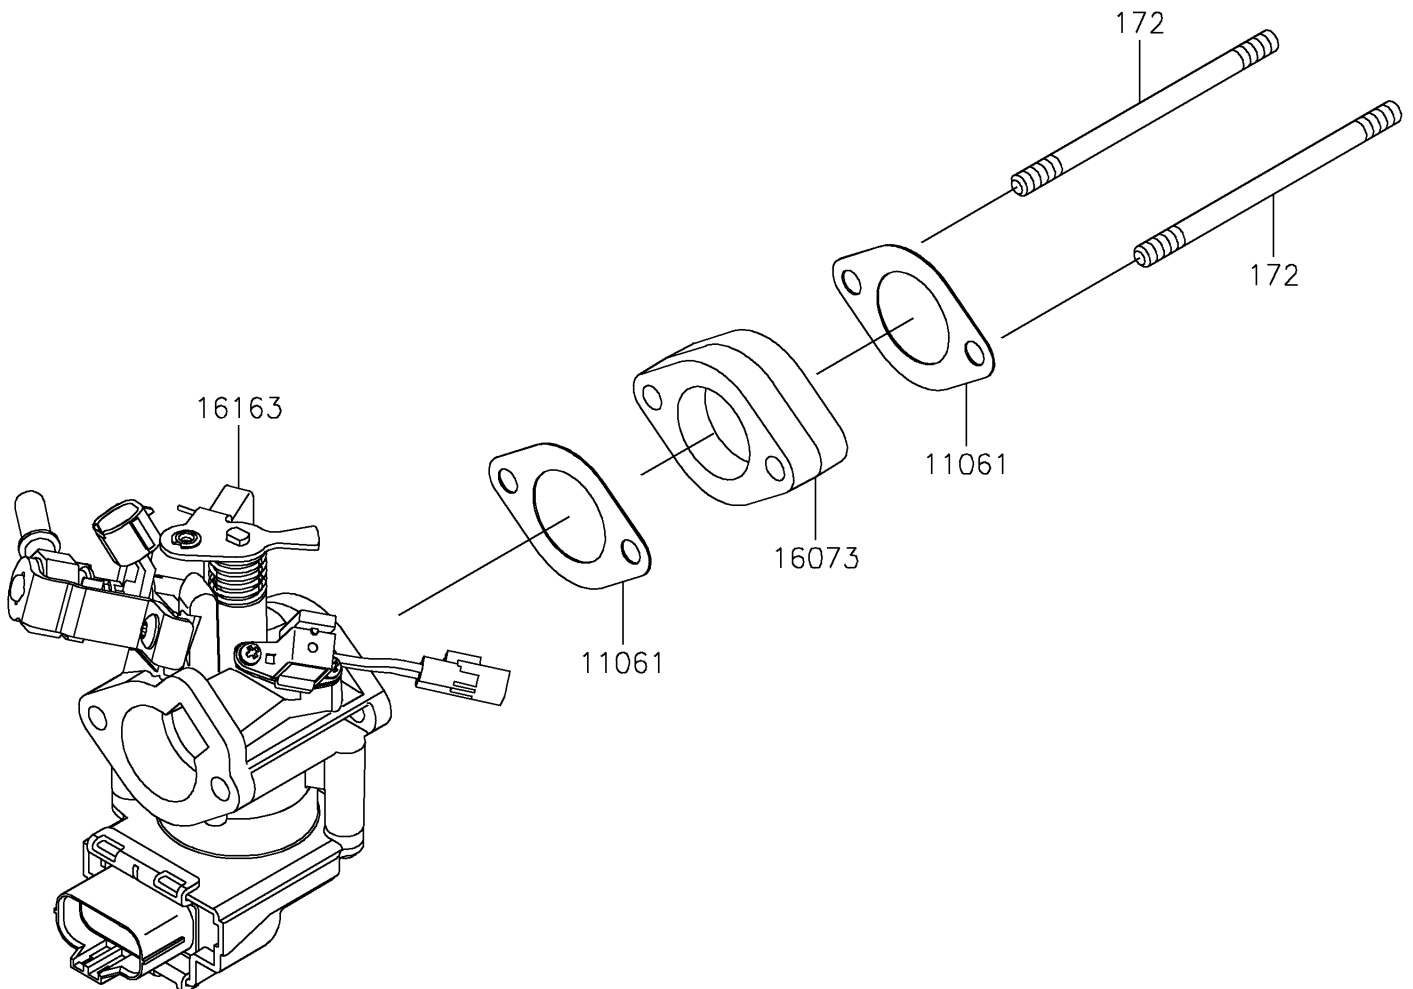

2025 MULE SX™ 4x4 XC LE PARTS DIAGRAM

Throttle

E1510

2025 MULE SX™ 4x4 XC LE PARTS LIST

Throttle

ITEM NAME	PART NUMBER	QUANTITY
GASKET,HEAD-CARB (Ref # 11061)	11061-1303	2
INSULATOR (Ref # 16073)	16073-0873	1
THROTTLE-ASSY (Ref # 16163)	16163-1140	1
BOLT-STUD,6X95 (Ref # 172)	172BA0695	2