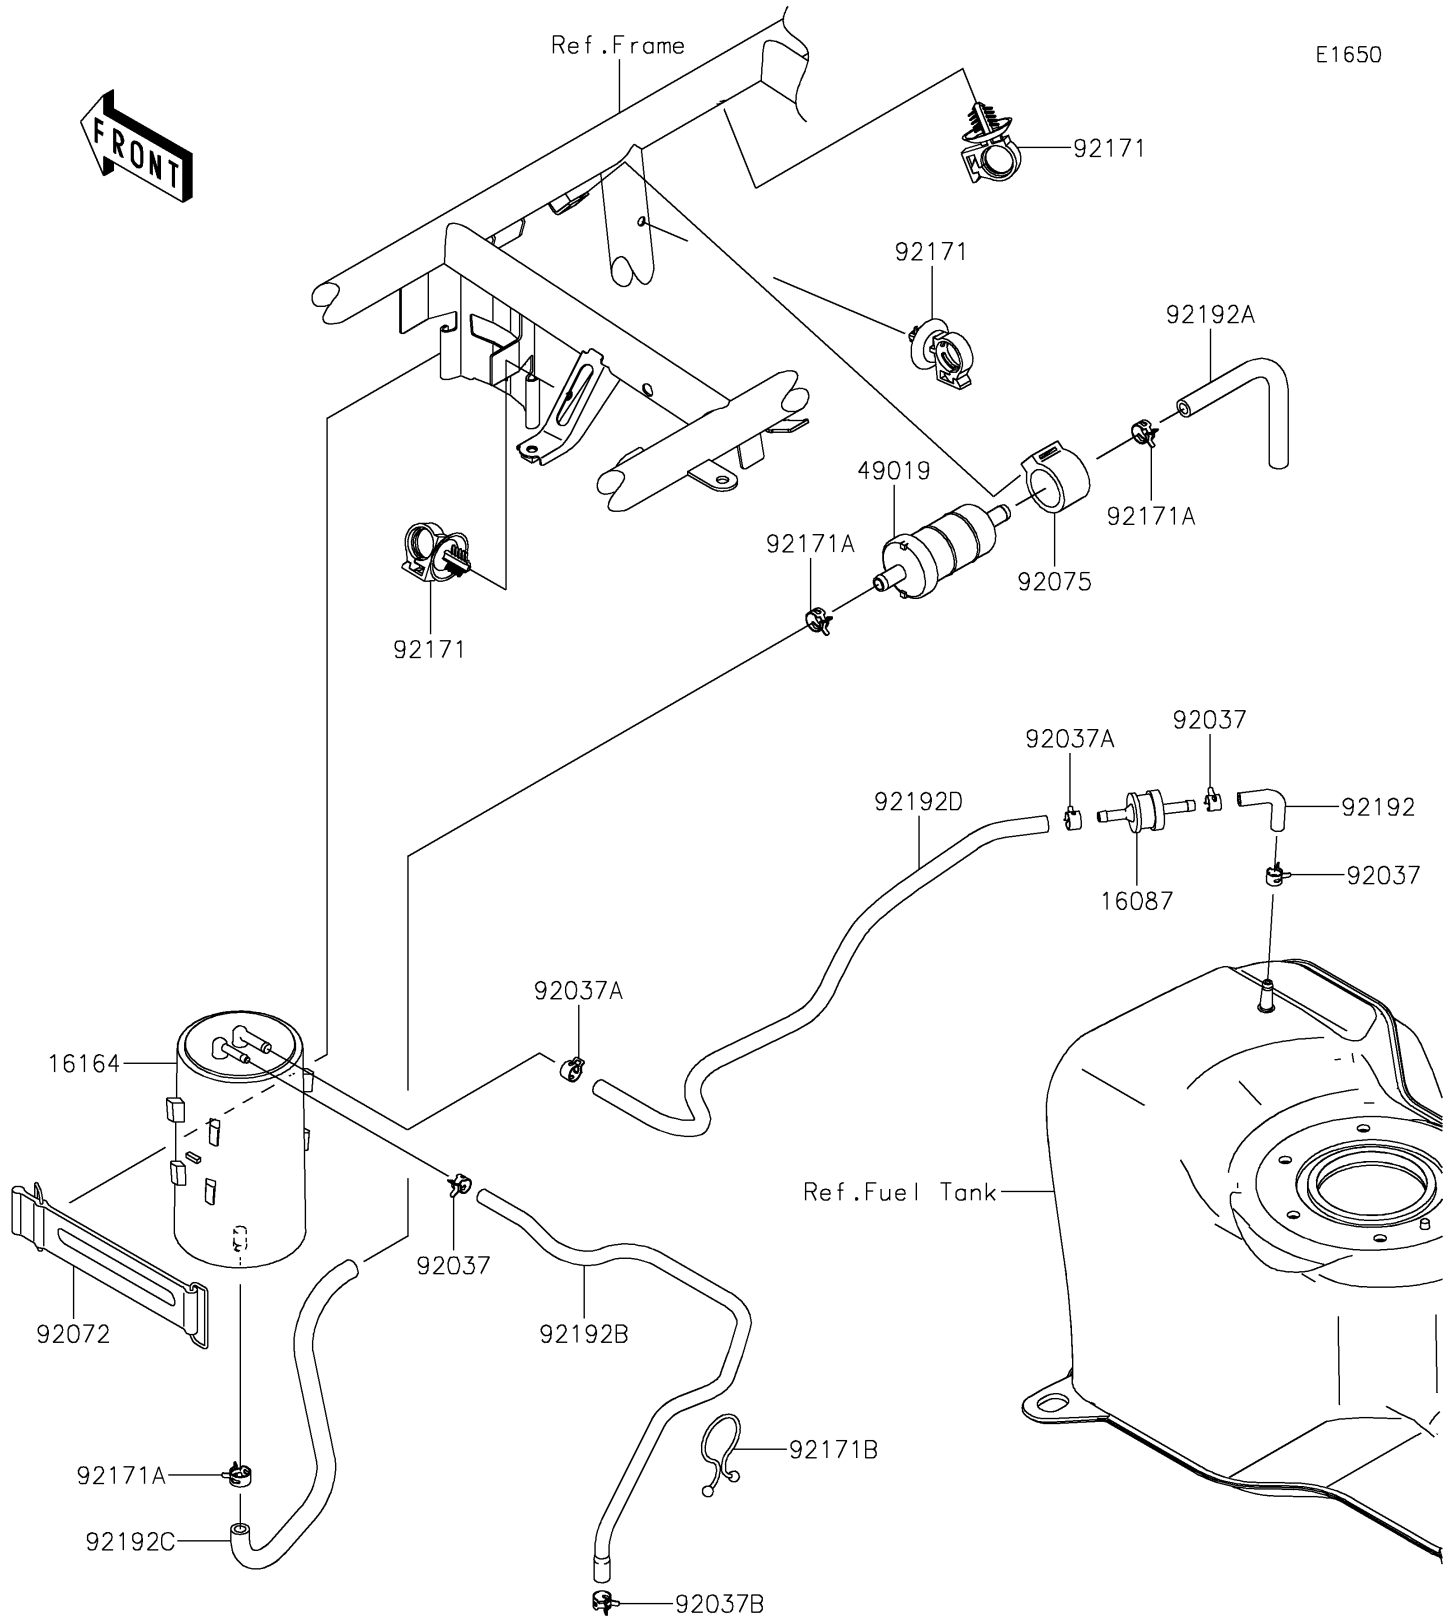

2024 MULE SX™ 4x4 XC LE PARTS DIAGRAM

Fuel Evaporative System

2024 MULE SX™ 4x4 XC LE PARTS LIST

Fuel Evaporative System

ITEM NAME	PART NUMBER	QUANTITY
VALVE-CHECK (Ref # 16087)	16087-0008	1
CANISTER (Ref # 16164)	16164-0018	1
FILTER-FUEL (Ref # 49019)	49019-0032	1
CLAMP,TUBE (Ref # 92037)	92037-1461	3
CLAMP,TUBE (Ref # 92037A)	92037-1505	2
CLAMP (Ref # 92037B)	92037-2113	1
BAND,L=168 (Ref # 92072)	92072-1306	1
DAMPER,FUEL FILTER (Ref # 92075)	92075-1853	1
CLAMP (Ref # 92171)	92171-0453	3
CLAMP (Ref # 92171A)	92171-0515	3
CLAMP (Ref # 92171B)	92171-1185	1
TUBE,FUEL TANK-CHECK VALVE (Ref # 92192)	92192-0067	1
TUBE,FILTER-AIR (Ref # 92192A)	92192-0609	1
TUBE,CANISTER-DUCT (Ref # 92192B)	92192-1027	1
TUBE,CANISTER-FILTER (Ref # 92192C)	92192-1639	1
TUBE,VALVE-CANISTER (Ref # 92192D)	92192-1641	1