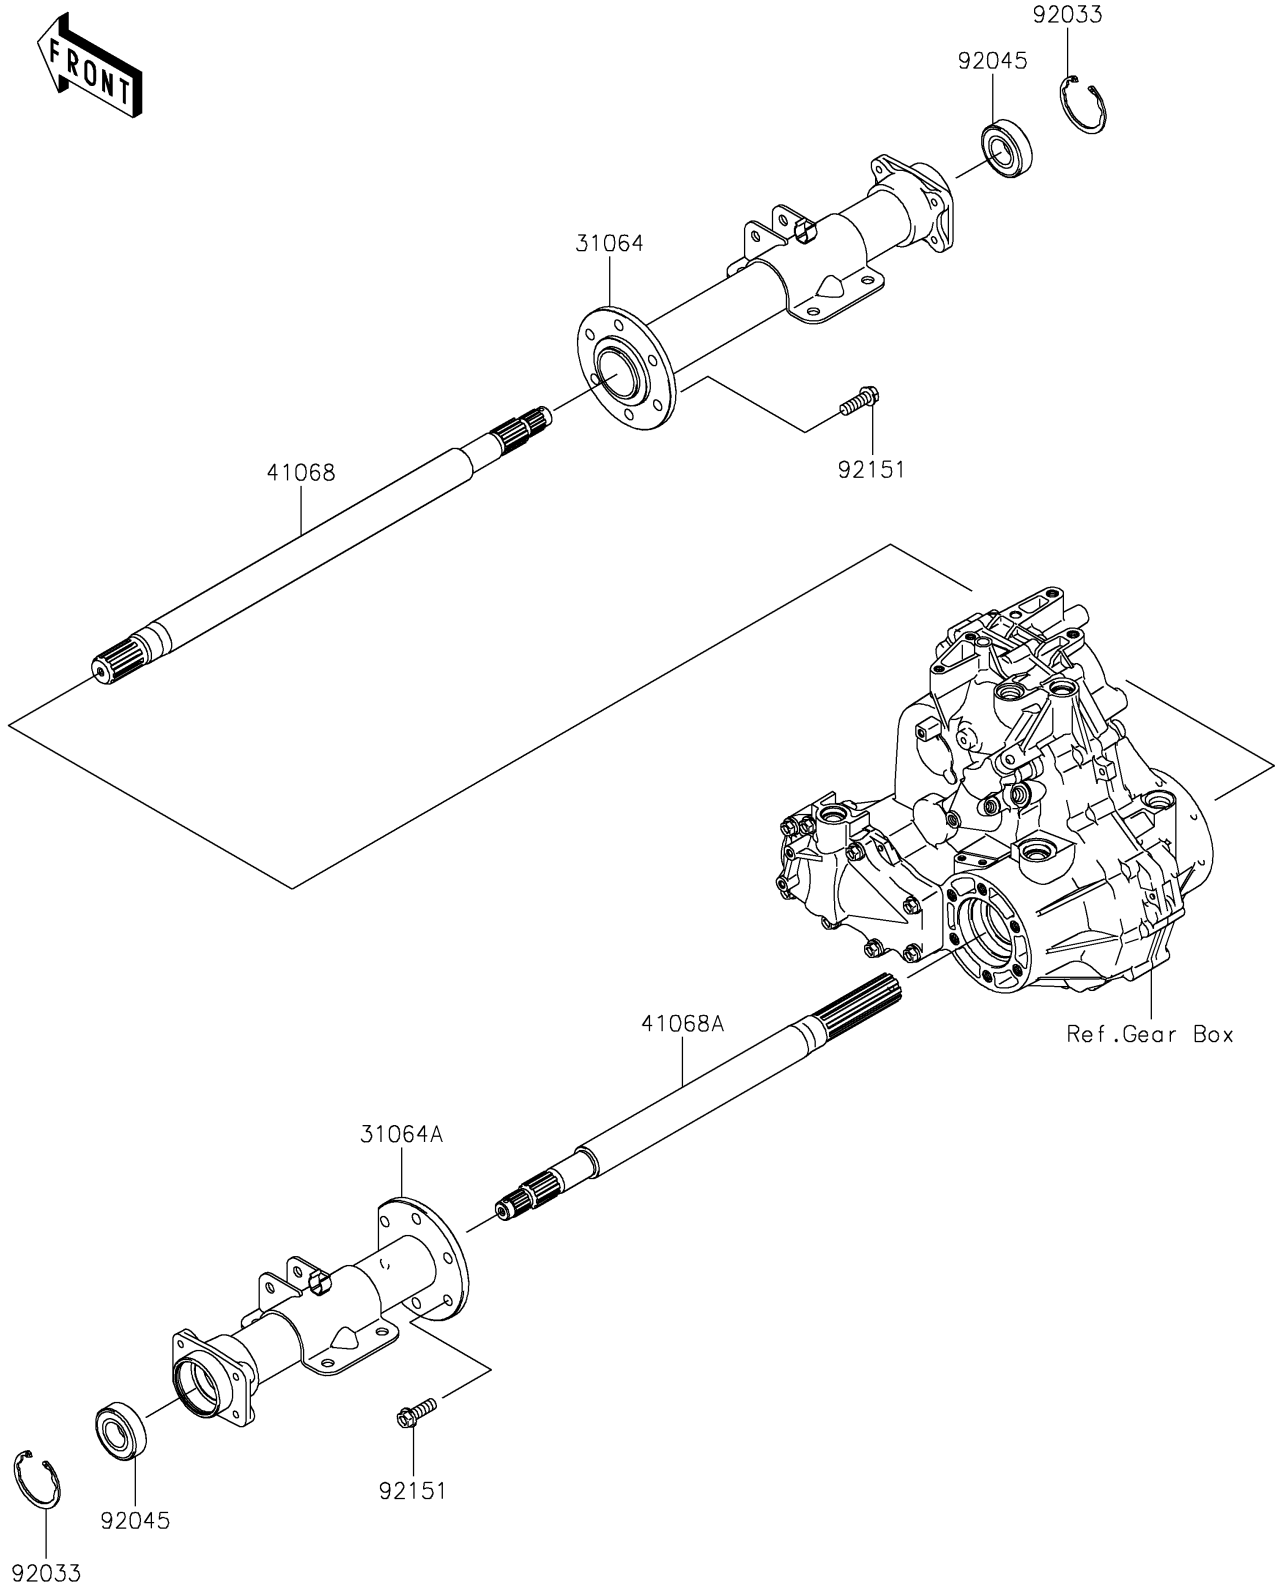

2025 MULE SX™ 4x4 XC LE PARTS DIAGRAM

Rear Axle

E3133

2025 MULE SX™ 4x4 XC LE PARTS LIST

Rear Axle

ITEM NAME	PART NUMBER	QUANTITY
PIPE-COMP,RH (Ref # 31064)	31064-0709	1
PIPE-COMP,LH (Ref # 31064A)	31064-0710	1
AXLE,RH (Ref # 41068)	41068-0036	1
AXLE,LH (Ref # 41068A)	41068-0037	1
RING-SNAP (Ref # 92033)	92033-2149	2
BEARING-BALL,6205A26DDU2 (Ref # 92045)	92045-0044	2
BOLT,10X28 (Ref # 92151)	92151-2142	12