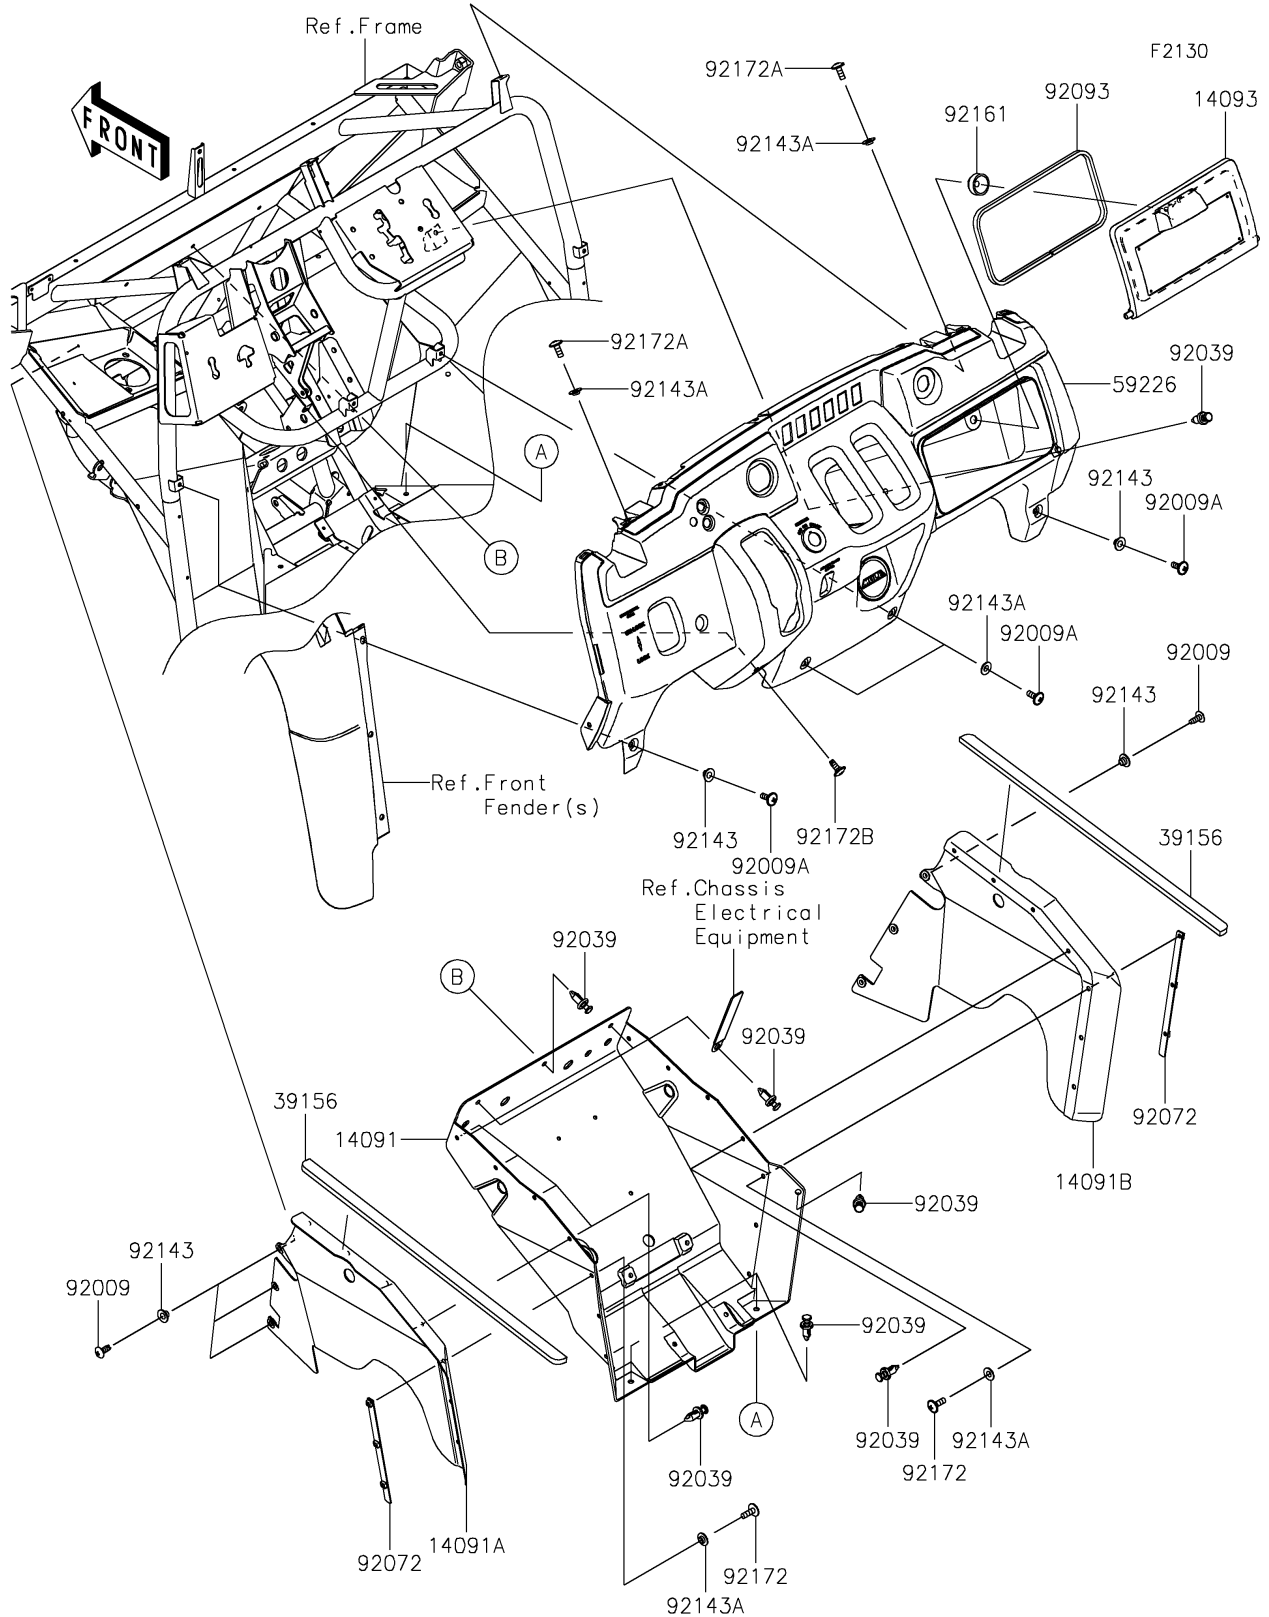

2025 MULE SX™ 4x4 XC LE PARTS DIAGRAM

Frame Fittings(Front)

2025 MULE SX™ 4x4 XC LE PARTS LIST

Frame Fittings(Front)

ITEM NAME	PART NUMBER	QUANTITY
COVER,FLOOR,CNT (Ref # 14091)	14091-0408	1
COVER,FLOOR,SIDE,LH (Ref # 14091A)	14091-0424	1
COVER,FLOOR,SIDE,RH (Ref # 14091B)	14091-0425	1
COVER,GLOVE BOX (Ref # 14093)	14093-0396	1
PAD (Ref # 39156)	39156-0071	2
PANEL-CONTROL (Ref # 59226)	59226-0742	1
SCREW,TAPPING,6X16 (Ref # 92009)	92009-1166	6
SCREW,6X16 (Ref # 92009A)	92009-1621	4
RIVET (Ref # 92039)	92039-0776	16
BAND (Ref # 92072)	92072-0042	2
SEAL,6X10 (Ref # 92093)	92093-0658	1
COLLAR (Ref # 92143)	92143-1057	8
COLLAR (Ref # 92143A)	92143-1087	10
DAMPER (Ref # 92161)	92161-0568	1
SCREW,6X18 (Ref # 92172)	92172-0002	6
SCREW,6X16 (Ref # 92172A)	92172-0236	2
SCREW,6X16 (Ref # 92172B)	92172-0711	1