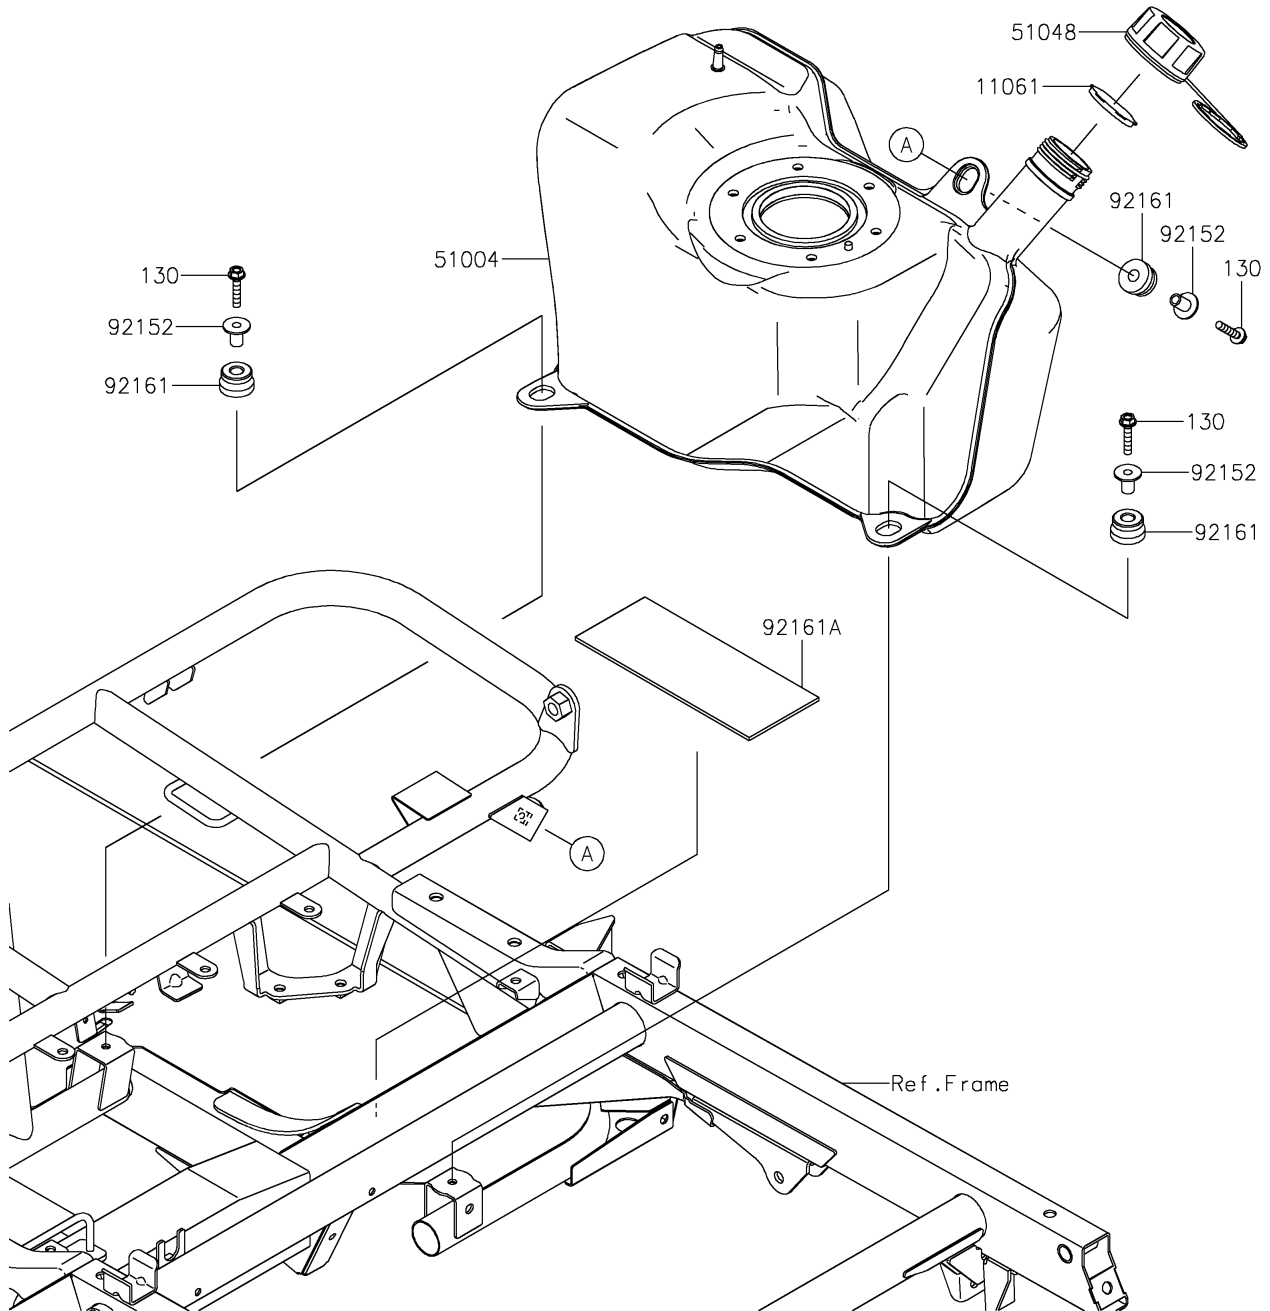

# 2024 MULE SX™ 4x4 XC LE PARTS DIAGRAM

Fuel Tank

F2410

## 2024 MULE SX™ 4x4 XC LE PARTS LIST

### Fuel Tank

ITEM NAME	PART NUMBER	QUANTITY
GASKET,FUEL TANK CAP (Ref # 11061)	11061-0395	1
TANK-FUEL (Ref # 51004)	51004-0030	1
CAP-ASSY-TANK,FUEL (Ref # 51048)	51048-0026	1
COLLAR,6.8X10X18.1 (Ref # 92152)	92152-1867	3
DAMPER,10X28X17 (Ref # 92161)	92161-1614	3
DAMPER,80X200X3.175 (Ref # 92161A)	92161-1645	1
BOLT-FLANGED,6X30 (Ref # 130)	130BA0630	3