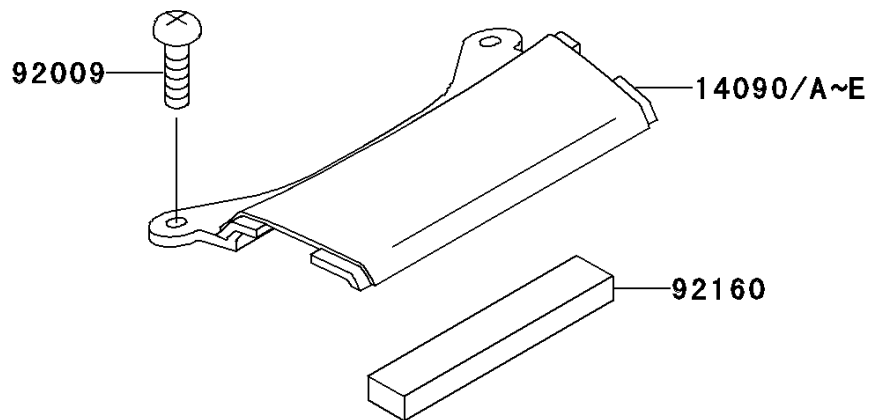

1996 Ninja® ZX™-11 PARTS DIAGRAM

Seat

F2510

1996 Ninja® ZX™-11 PARTS LIST

Seat

ITEM NAME	PART NUMBER	QUANTITY
SEAT-ASSY,DUAL,BLACK (Ref # 53001)	53001-1690-MA	1
LEATHER,SEAT,BLACK (Ref # 53003)	53003-1271-MA	1
SCREW,6X18,BLACK (Ref # 92009)	92009-1181	2
DAMPER (Ref # 92160)	92160-1430	1
COVER,TAIL,L.W.GREEN (Ref # 14090)	14090-1280-DS	1
COVER,TAIL,C.W.RED (Ref # 14090B)	14090-1280-TF	1
COVER,TAIL,L.W.GREEN (Ref # 14090E)	14090-1280-24	1