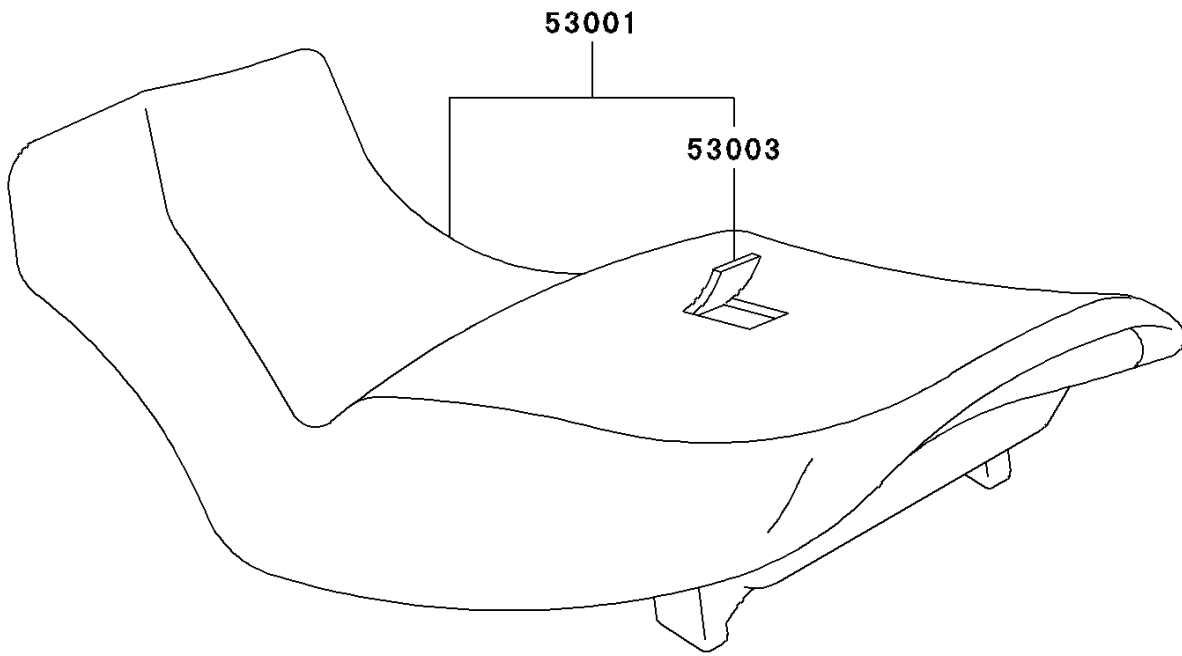

1996 Ninja® ZX™-11 PARTS DIAGRAM

Seat

F2510

1996 Ninja® ZX™-11 PARTS LIST

Seat

ITEM NAME	PART NUMBER	QUANTITY
SEAT-ASSY,DUAL,BLACK (Ref # 53001)	53001-1690-MA	1
LEATHER,SEAT,BLACK (Ref # 53003)	53003-1271-MA	1
SCREW,6X18,BLACK (Ref # 92009)	92009-1181	2
DAMPER (Ref # 92160)	92160-1430	1
COVER,TAIL,L.W.GREEN (Ref # 14090)	14090-1280-DS	1
COVER,TAIL,C.W.RED (Ref # 14090B)	14090-1280-TF	1
COVER,TAIL,L.W.GREEN (Ref # 14090E)	14090-1280-24	1