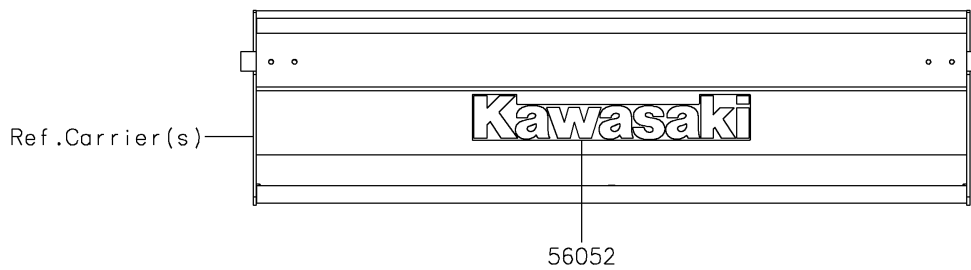

2024 MULE SX™ 4x4 XC LE PARTS DIAGRAM

Decals(Black)(TRSNN)

F2861

2024 MULE SX™ 4x4 XC LE PARTS LIST

Decals(Black)(TRSNN)

ITEM NAME	PART NUMBER	QUANTITY
MARK,KAWASAKI (Ref # 56052)	56052-1809	1
MARK,FR FENDER,MULE SX (Ref # 56054)	56054-2063	2
MARK,FR FENDER,FUEL INJECTION (Ref # 56054A)	56054-2459	2
PATTERN,SIDE PLATE,LH (Ref # 56075)	56075-7164	1
PATTERN,SIDE PLATE,RH (Ref # 56075A)	56075-7165	1
PATTERN,FR FENDER,LH (Ref # 56076)	56076-1214	1
PATTERN,FR FENDER,RH (Ref # 56076A)	56076-1215	1