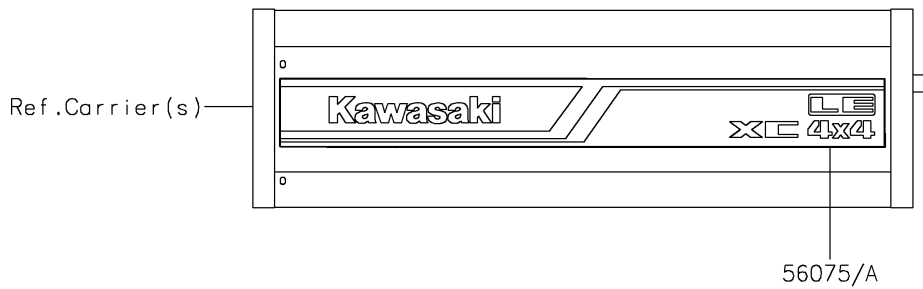

2024 MULE SX™ 4x4 XC LE PARTS DIAGRAM

Decals(Black)(TRSNN)

F2861

2024 MULE SX™ 4x4 XC LE PARTS LIST

Decals(Black)(TRSNN)

ITEM NAME	PART NUMBER	QUANTITY
MARK,KAWASAKI (Ref # 56052)	56052-1809	1
MARK,FR FENDER,MULE SX (Ref # 56054)	56054-2063	2
MARK,FR FENDER,FUEL INJECTION (Ref # 56054A)	56054-2459	2
PATTERN,SIDE PLATE,LH (Ref # 56075)	56075-7164	1
PATTERN,SIDE PLATE,RH (Ref # 56075A)	56075-7165	1
PATTERN,FR FENDER,LH (Ref # 56076)	56076-1214	1
PATTERN,FR FENDER,RH (Ref # 56076A)	56076-1215	1