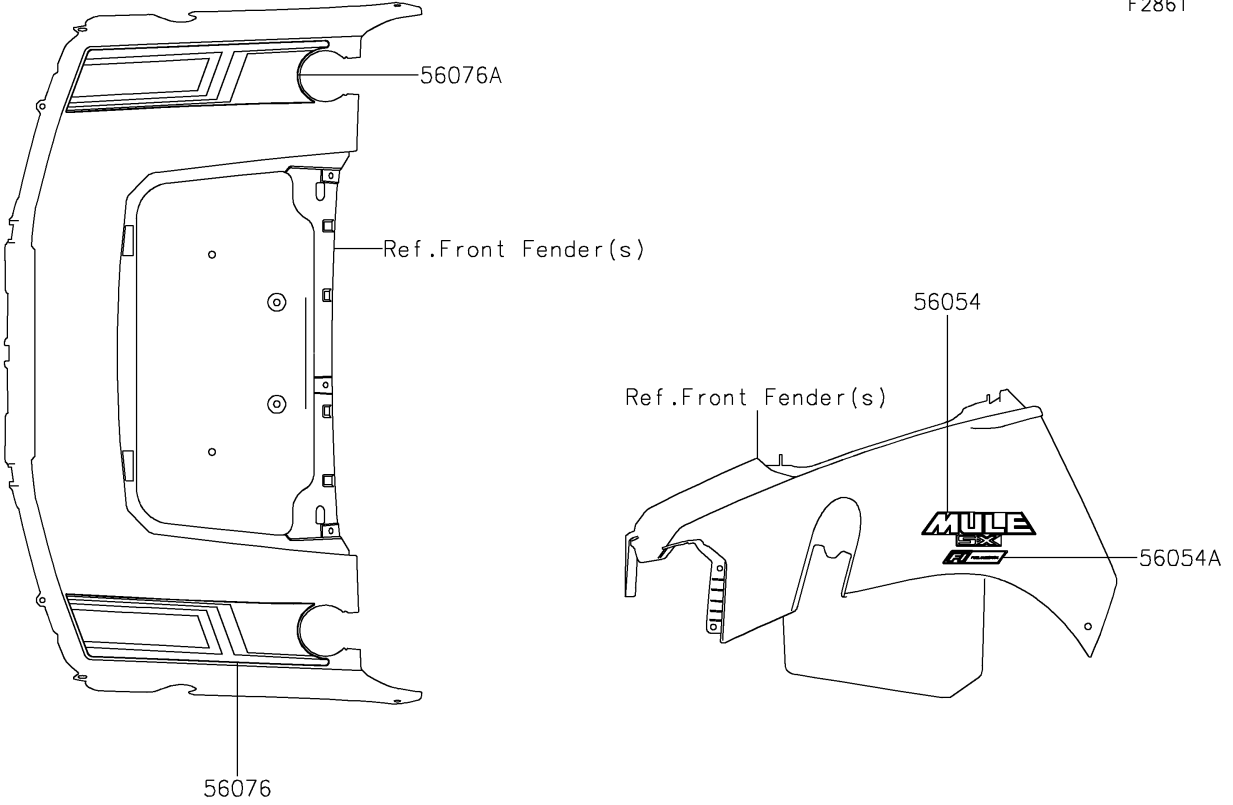

2024 MULE SX™ 4x4 XC LE PARTS DIAGRAM

Decals(Black)(TRSNN)

F2861

2024 MULE SX™ 4x4 XC LE PARTS LIST

Decals(Black)(TRSNN)

ITEM NAME	PART NUMBER	QUANTITY
MARK,KAWASAKI (Ref # 56052)	56052-1809	1
MARK,FR FENDER,MULE SX (Ref # 56054)	56054-2063	2
MARK,FR FENDER,FUEL INJECTION (Ref # 56054A)	56054-2459	2
PATTERN,SIDE PLATE,LH (Ref # 56075)	56075-7164	1
PATTERN,SIDE PLATE,RH (Ref # 56075A)	56075-7165	1
PATTERN,FR FENDER,LH (Ref # 56076)	56076-1214	1
PATTERN,FR FENDER,RH (Ref # 56076A)	56076-1215	1