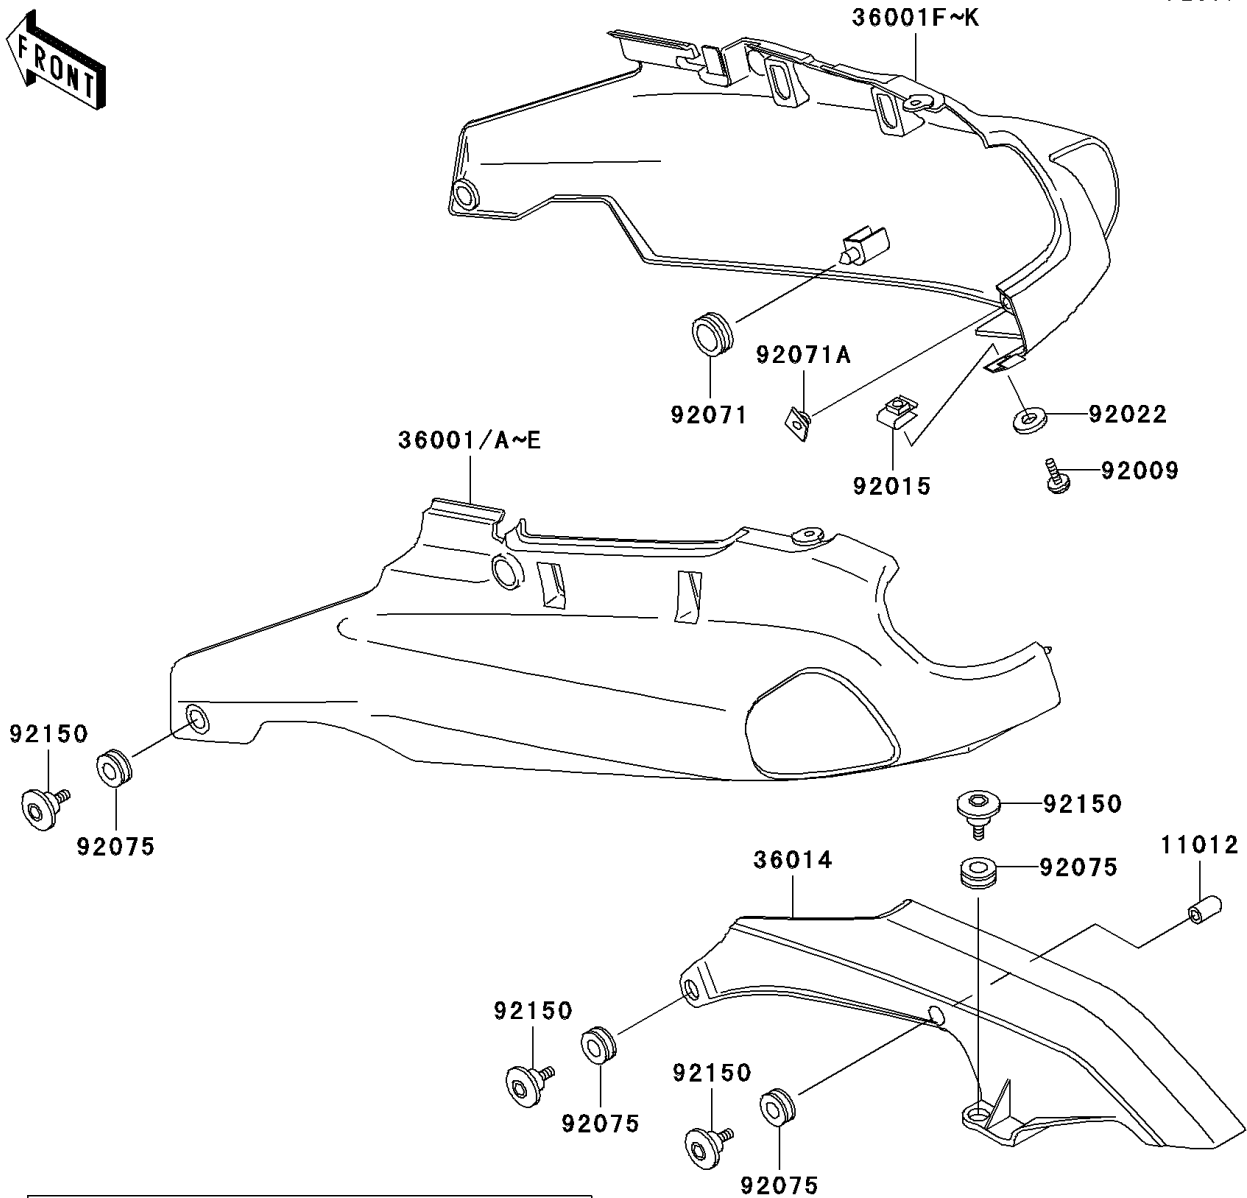

1997 Ninja[®] ZX[™]-11 PARTS DIAGRAM

Side Covers/Chain Cover

F2610

W0D

1997 Ninja® ZX™ -11 PARTS LIST

Side Covers/Chain Cover

ITEM NAME	PART NUMBER	QUANTITY
CAP (Ref # 11012)	11012-1438	1
CASE-CHAIN (Ref # 36014)	36014-1197	1
SCREW,5X16 (Ref # 92009)	92009-1654	1
NUT,5MM (Ref # 92015)	92015-1798	1
WASHER,NYLON,5.3X11.5X1.5 (Ref # 92022)	92022-1521	1
GROMMET (Ref # 92071)	92071-1131	2
GROMMET (Ref # 92071A)	92071-1214	1
DAMPER (Ref # 92075)	92075-1634	5
BOLT,SOCKET,6MM (Ref # 92150)	92150-1154	5
COVER-SIDE,LH,L.W.GREEN (Ref # 36001)	36001-1501-DS	1
COVER-SIDE,LH,RED MICA (Ref # 36001C)	36001-1501-1Q	1
COVER-SIDE,LH,A.RED MICA (Ref # 36001D)	36001-1501-2D	1
COVER-SIDE,LH,L.W.GREEN (Ref # 36001E)	36001-1501-24	1
COVER-SIDE,RH,L.W.GREEN (Ref # 36001F)	36001-1502-DS	1
COVER-SIDE,RH,RED MICA (Ref # 36001I)	36001-1502-1Q	1
COVER-SIDE,RH,A.RED MICA (Ref # 36001J)	36001-1502-2D	1
COVER-SIDE,RH,L.W.GREEN (Ref # 36001K)	36001-1502-24	1