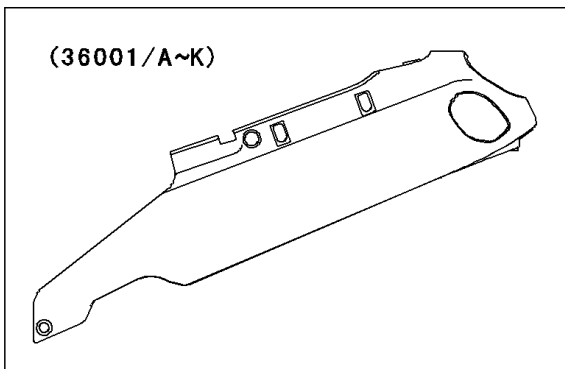

1997 Ninja[®] ZX[™]-11 PARTS DIAGRAM

Side Covers/Chain Cover

F2610

W0D

1997 Ninja® ZX™ -11 PARTS LIST

Side Covers/Chain Cover

ITEM NAME	PART NUMBER	QUANTITY
CAP (Ref # 11012)	11012-1438	1
CASE-CHAIN (Ref # 36014)	36014-1197	1
SCREW,5X16 (Ref # 92009)	92009-1654	1
NUT,5MM (Ref # 92015)	92015-1798	1
WASHER,NYLON,5.3X11.5X1.5 (Ref # 92022)	92022-1521	1
GROMMET (Ref # 92071)	92071-1131	2
GROMMET (Ref # 92071A)	92071-1214	1
DAMPER (Ref # 92075)	92075-1634	5
BOLT,SOCKET,6MM (Ref # 92150)	92150-1154	5
COVER-SIDE,LH,L.W.GREEN (Ref # 36001)	36001-1501-DS	1
COVER-SIDE,LH,RED MICA (Ref # 36001C)	36001-1501-1Q	1
COVER-SIDE,LH,A.RED MICA (Ref # 36001D)	36001-1501-2D	1
COVER-SIDE,LH,L.W.GREEN (Ref # 36001E)	36001-1501-24	1
COVER-SIDE,RH,L.W.GREEN (Ref # 36001F)	36001-1502-DS	1
COVER-SIDE,RH,RED MICA (Ref # 36001I)	36001-1502-1Q	1
COVER-SIDE,RH,A.RED MICA (Ref # 36001J)	36001-1502-2D	1
COVER-SIDE,RH,L.W.GREEN (Ref # 36001K)	36001-1502-24	1