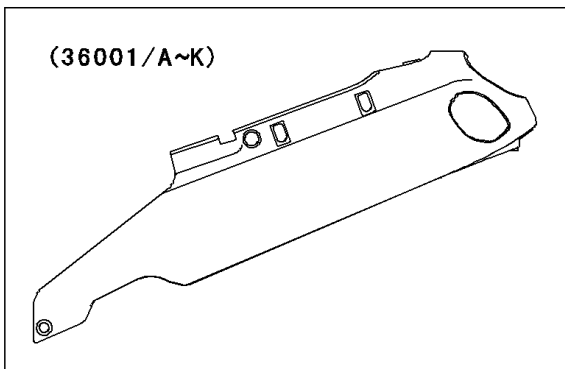

1998 Ninja® ZX™-11 PARTS DIAGRAM

Side Covers/Chain Cover

F2610

W0D

1998 Ninja® ZX™-11 PARTS LIST

Side Covers/Chain Cover

ITEM NAME	PART NUMBER	QUANTITY
CAP (Ref # 11012)	11012-1438	1
COVER-SIDE,LH,EBONY (Ref # 36001A)	36001-1501-H8	1
COVER-SIDE,RH,EBONY (Ref # 36001G)	36001-1502-H8	1
CASE-CHAIN (Ref # 36014)	36014-1197	1
SCREW,5X16 (Ref # 92009)	92009-1654	1
NUT,5MM (Ref # 92015)	92015-1798	1
WASHER,NYLON,5.3X11.5X1.5 (Ref # 92022)	92022-1521	1
GROMMET (Ref # 92071)	92071-1131	2
GROMMET (Ref # 92071A)	92071-1214	1
DAMPER (Ref # 92075)	92075-1634	5
BOLT,SOCKET,6MM (Ref # 92150)	92150-1154	5