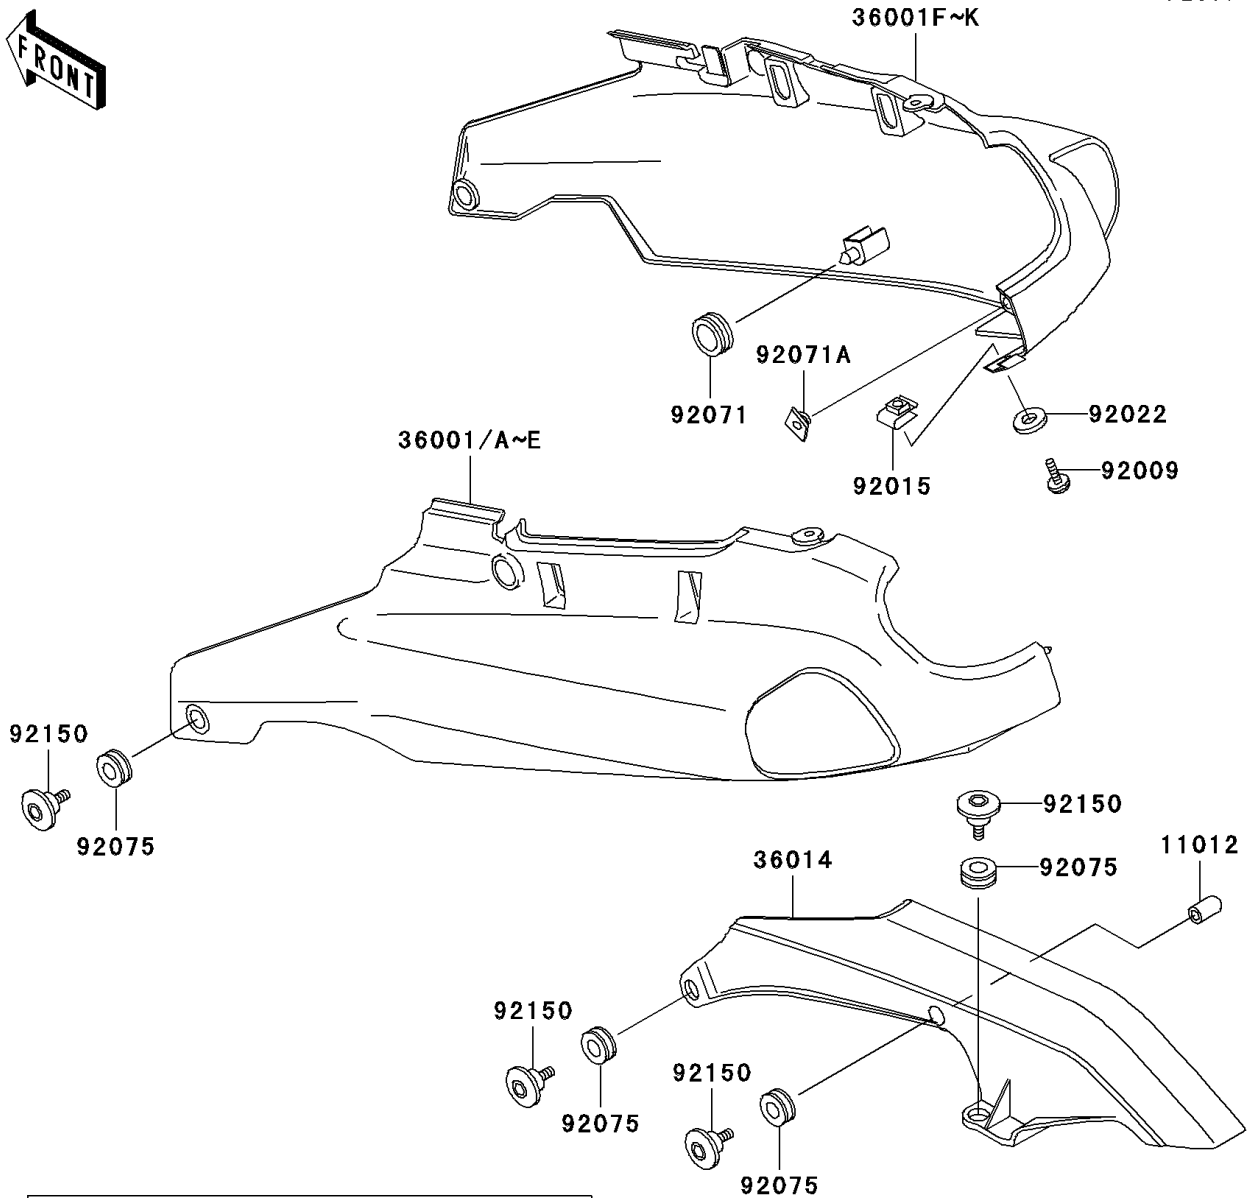

1998 Ninja® ZX™-11 PARTS DIAGRAM

Side Covers/Chain Cover

F2610

W0D

1998 Ninja® ZX™-11 PARTS LIST

Side Covers/Chain Cover

ITEM NAME	PART NUMBER	QUANTITY
CAP (Ref # 11012)	11012-1438	1
COVER-SIDE,LH,EBONY (Ref # 36001A)	36001-1501-H8	1
COVER-SIDE,RH,EBONY (Ref # 36001G)	36001-1502-H8	1
CASE-CHAIN (Ref # 36014)	36014-1197	1
SCREW,5X16 (Ref # 92009)	92009-1654	1
NUT,5MM (Ref # 92015)	92015-1798	1
WASHER,NYLON,5.3X11.5X1.5 (Ref # 92022)	92022-1521	1
GROMMET (Ref # 92071)	92071-1131	2
GROMMET (Ref # 92071A)	92071-1214	1
DAMPER (Ref # 92075)	92075-1634	5
BOLT,SOCKET,6MM (Ref # 92150)	92150-1154	5