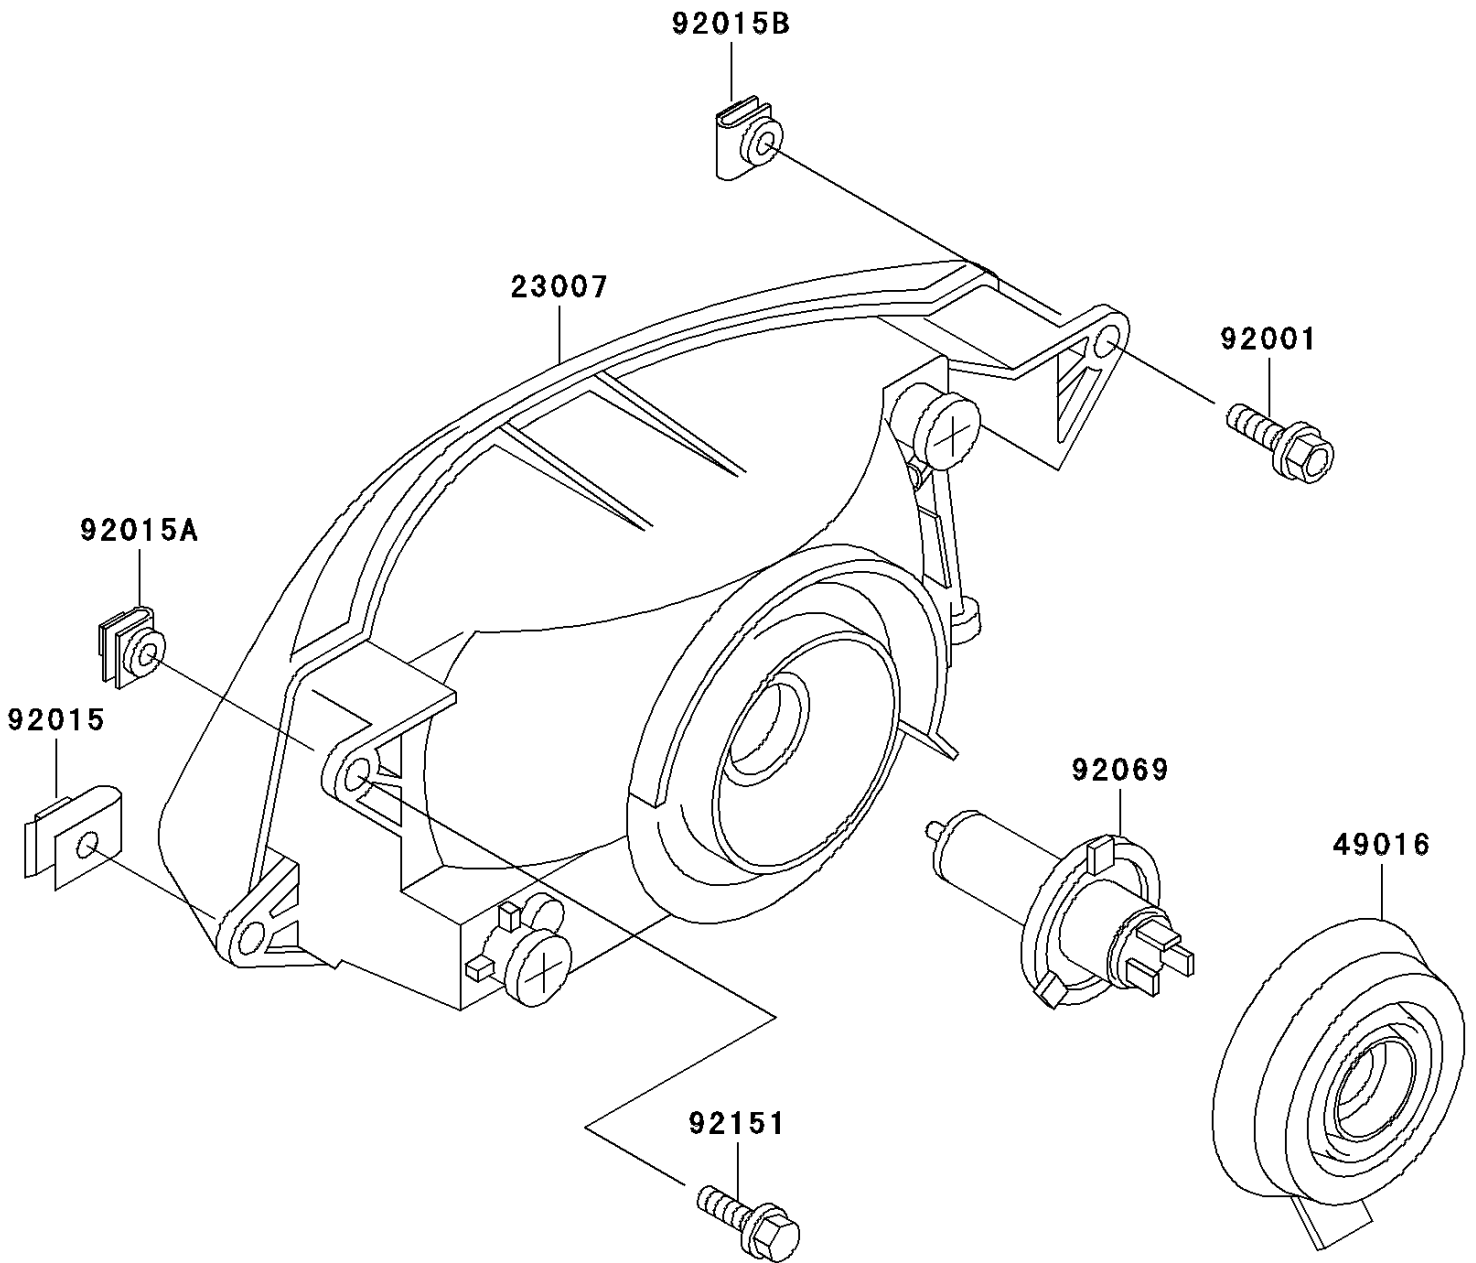

1996 Ninja® ZX™-11 PARTS DIAGRAM

Headlight(s)

F2710

1996 Ninja® ZX™-11 PARTS LIST

Headlight(s)

ITEM NAME	PART NUMBER	QUANTITY
LENS-COMP,HEAD LAMP (Ref # 23007)	23007-1297	1
COVER-SEAL,HEAD LAMP SOCKET (Ref # 49016)	49016-1137	1
BOLT,6X30 (Ref # 92001)	92001-1776	1
NUT,6MM (Ref # 92015)	92015-1094	2
NUT,CLIP,6MM (Ref # 92015A)	92015-1788	1
NUT,CLIP,6MM (Ref # 92015B)	92015-1917	1
BULB,12V 60/55W,H4 (Ref # 92069)	92069-1002	1
BOLT,6X25 (Ref # 92151)	92151-1241	3