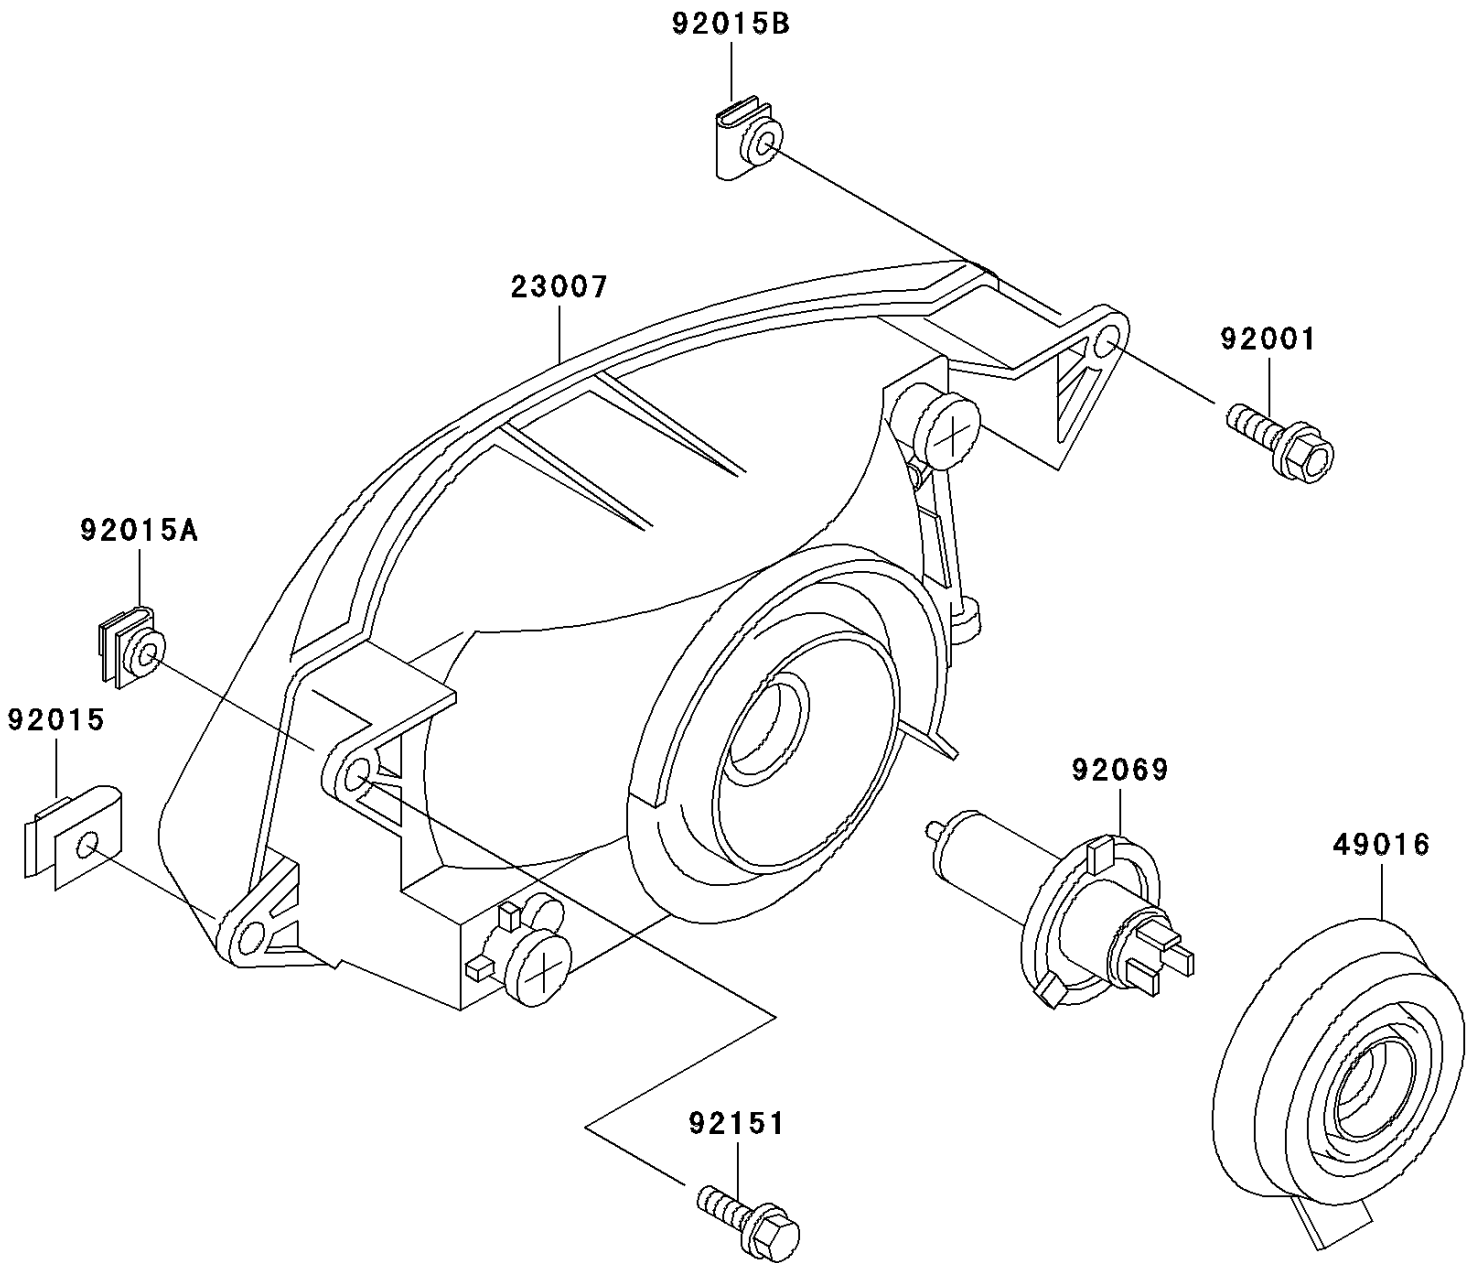

1997 Ninja® ZX™ -11 PARTS DIAGRAM

Headlight(s)

F2710

1997 Ninja[®] ZX[™] -11 PARTS LIST

Headlight(s)

ITEM NAME	PART NUMBER	QUANTITY
LENS-COMP,HEAD LAMP (Ref # 23007)	23007-1297	1
COVER-SEAL,HEAD LAMP SOCKET (Ref # 49016)	49016-1137	1
BOLT,6X30 (Ref # 92001)	92001-1776	1
NUT,6MM (Ref # 92015)	92015-1094	2
NUT,CLIP,6MM (Ref # 92015A)	92015-1788	1
NUT,CLIP,6MM (Ref # 92015B)	92015-1917	1
BULB,12V 60/55W,H4 (Ref # 92069)	92069-1002	1
BOLT,6X25 (Ref # 92151)	92151-1241	3