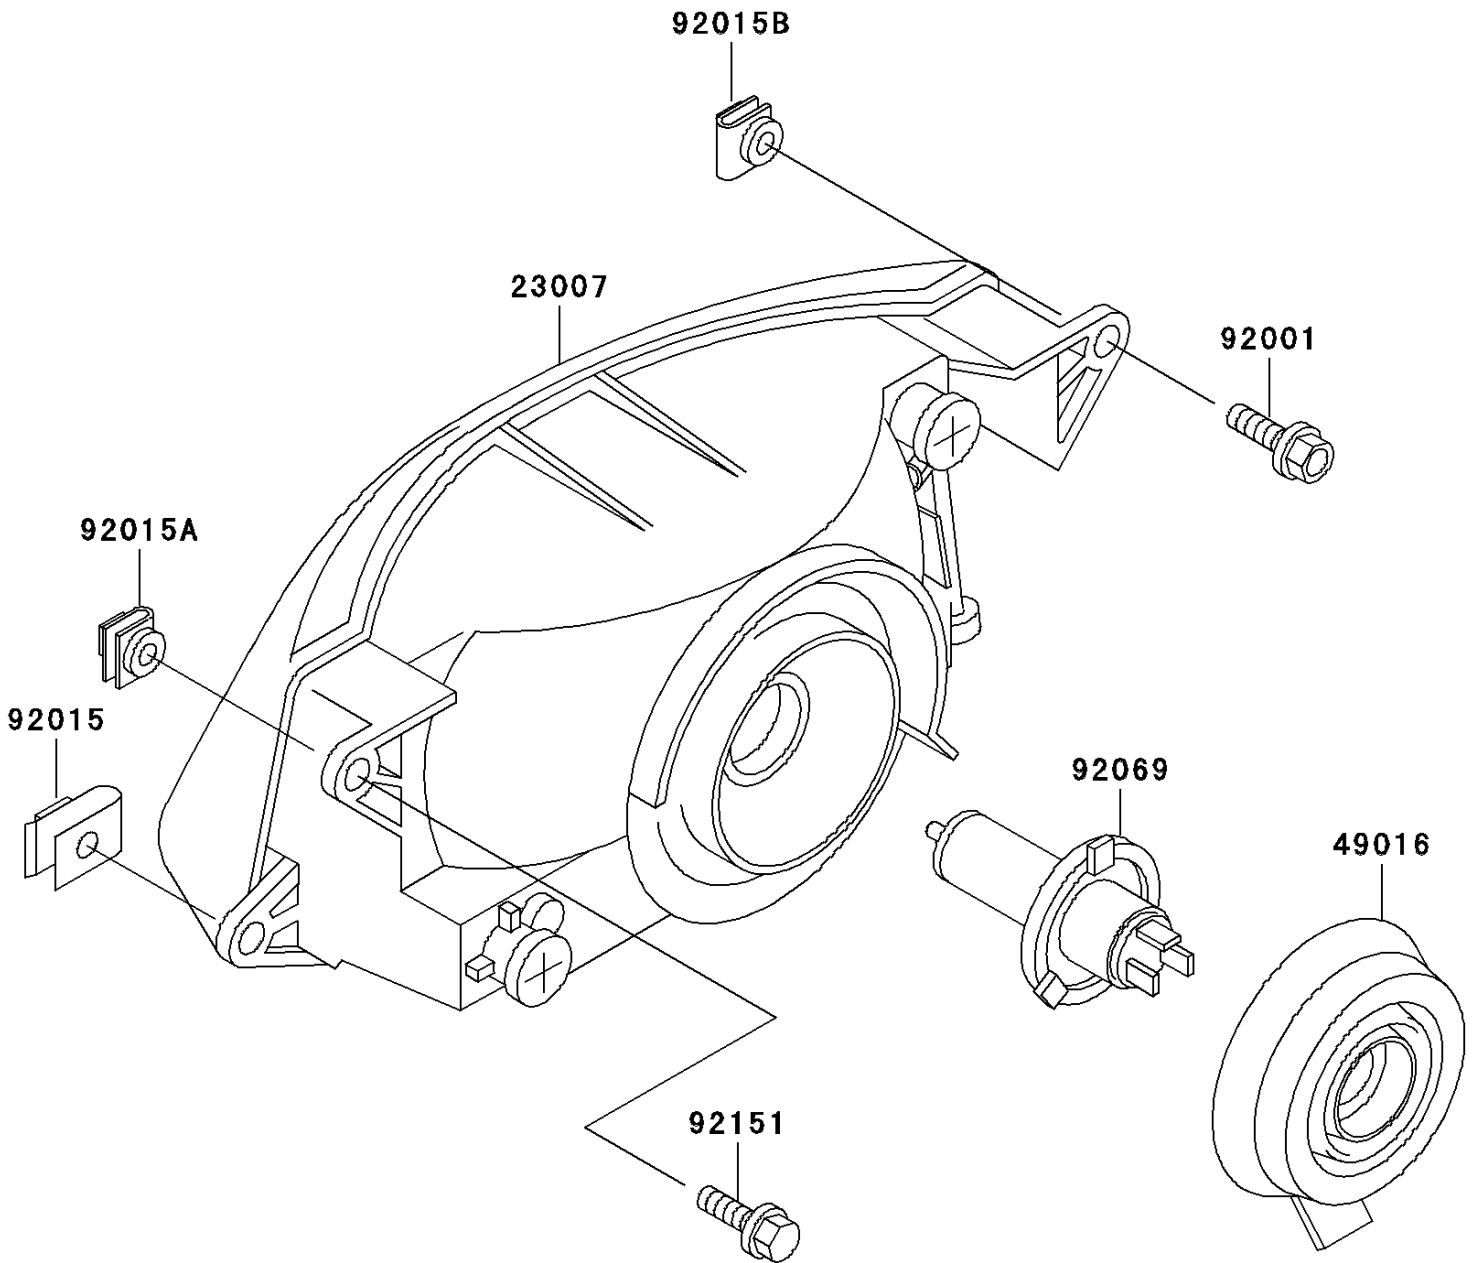

1997 Ninja® ZX™ -11 PARTS DIAGRAM

Headlight(s)

F2710

1997 Ninja® ZX™ -11 PARTS LIST

Headlight(s)

ITEM NAME	PART NUMBER	QUANTITY
LENS-COMP,HEAD LAMP (Ref # 23007)	23007-1297	1
COVER-SEAL,HEAD LAMP SOCKET (Ref # 49016)	49016-1137	1
BOLT,6X30 (Ref # 92001)	92001-1776	1
NUT,6MM (Ref # 92015)	92015-1094	2
NUT,CLIP,6MM (Ref # 92015A)	92015-1788	1
NUT,CLIP,6MM (Ref # 92015B)	92015-1917	1
BULB,12V 60/55W,H4 (Ref # 92069)	92069-1002	1
BOLT,6X25 (Ref # 92151)	92151-1241	3