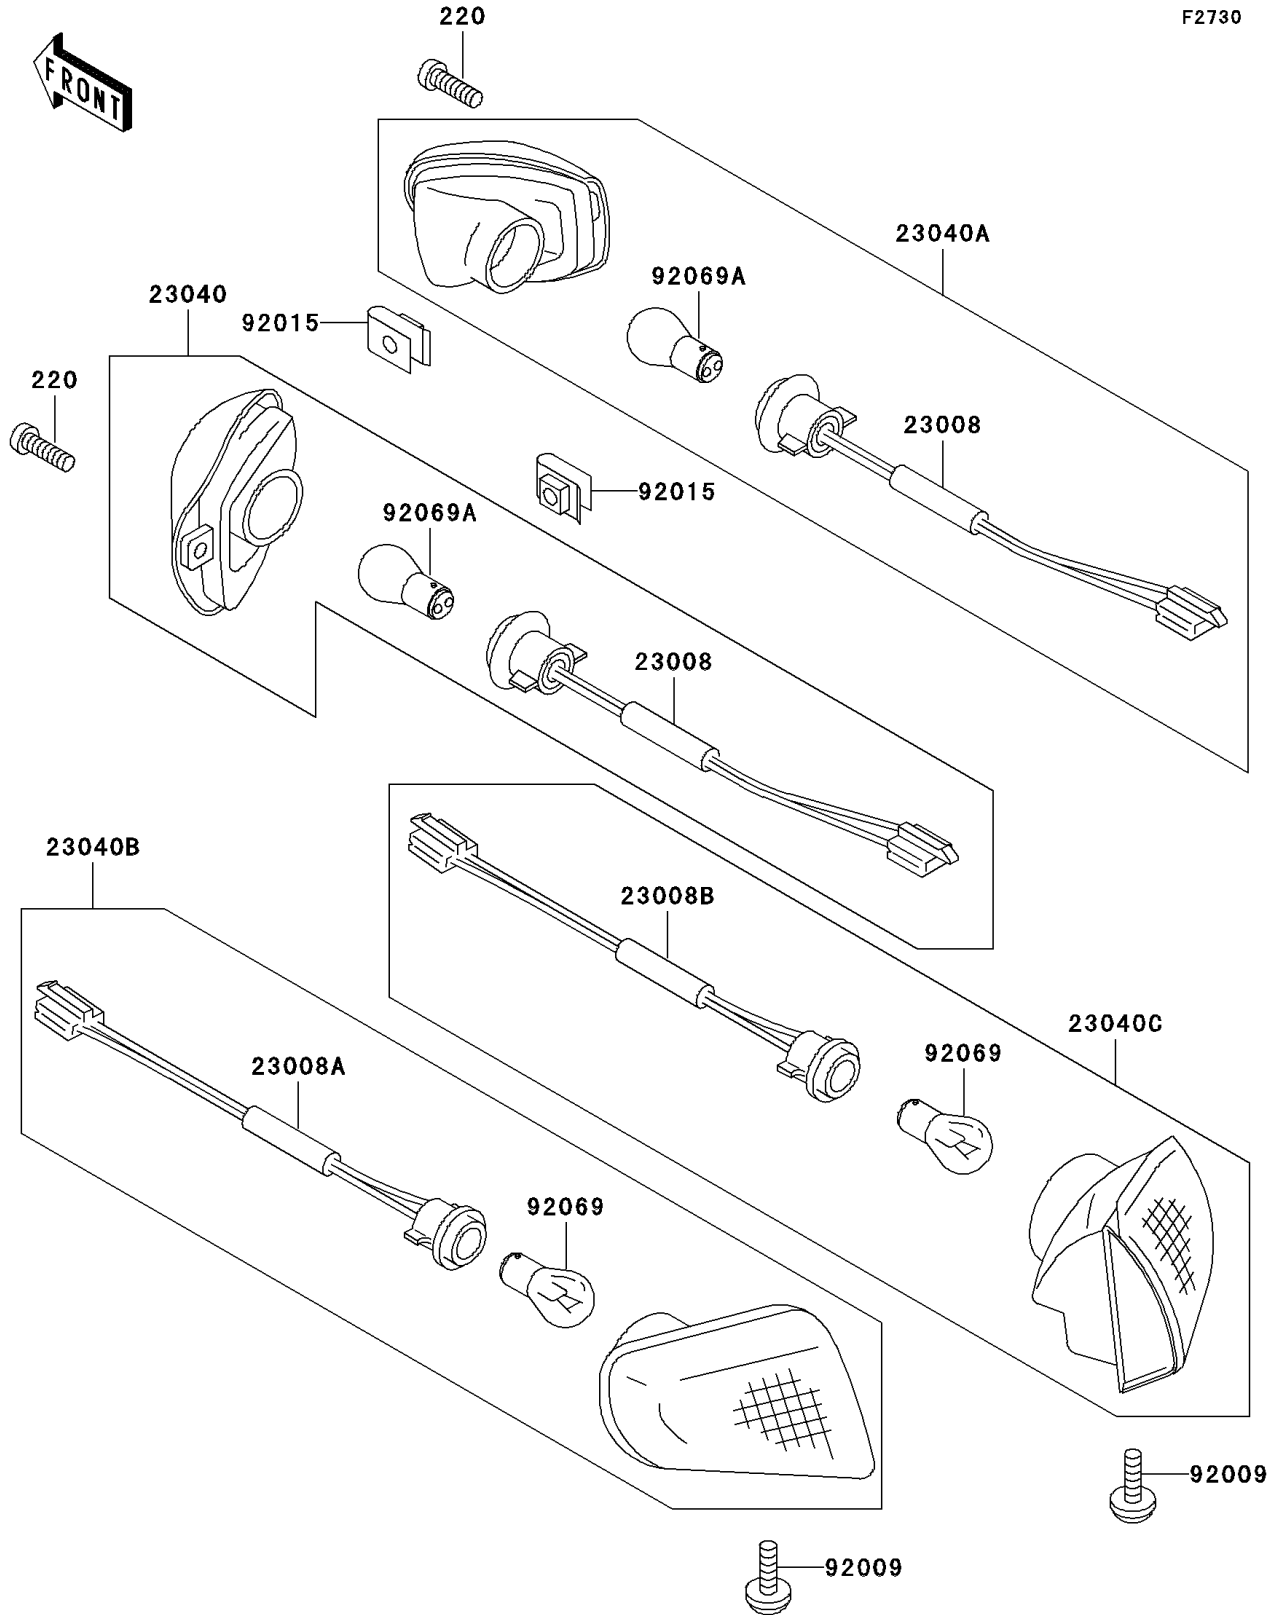

1997 Ninja® ZX™ -11 PARTS DIAGRAM

Turn Signals

F2730

1997 Ninja® ZX™ -11 PARTS LIST

Turn Signals

ITEM NAME	PART NUMBER	QUANTITY
-----------	-------------	----------