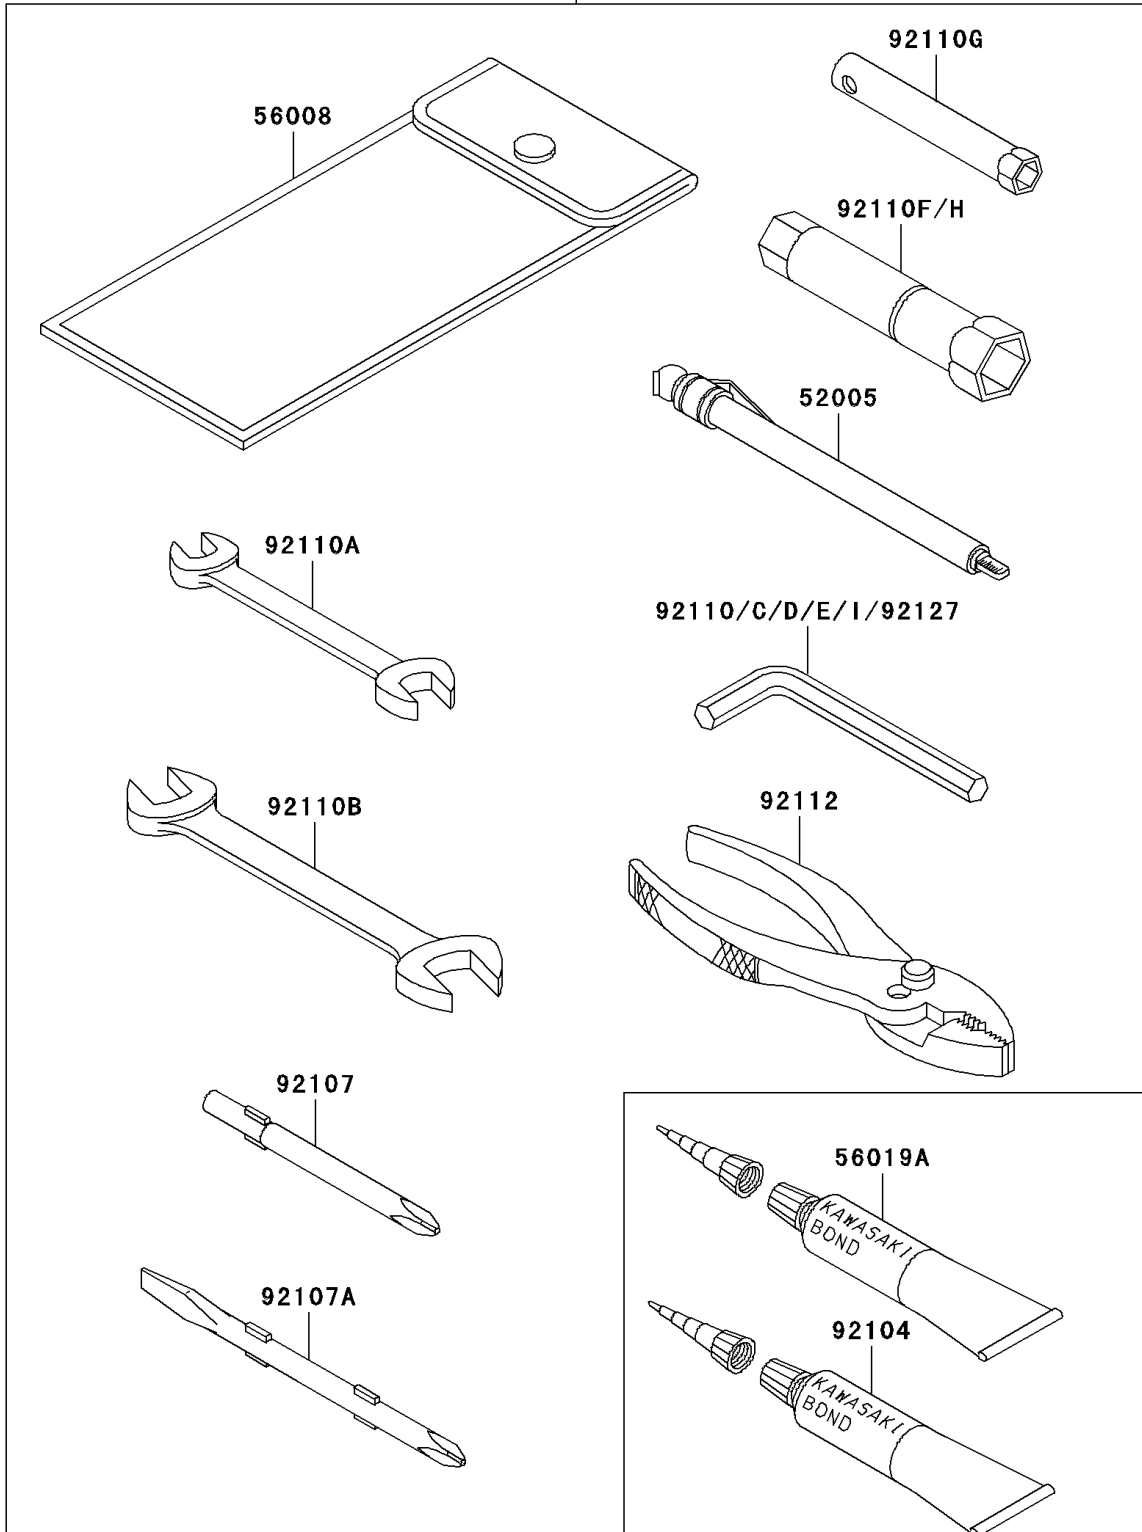

# 1997 Ninja<sup>®</sup> ZX<sup>™</sup>-11 PARTS DIAGRAM

Owner's Tools

56007

F2810

# 1997 Ninja® ZX™ -11 PARTS LIST

## Owner's Tools

ITEM NAME	PART NUMBER	QUANTITY
GAUGE,AIR,3.5KG/CM2 (Ref # 52005)	52005-1031	1
TOOL-KIT (Ref # 56007)	56007-1381	1
BAG,TOOL (Ref # 56008)	56008-006	1
THREE BOND TB1211,HT/RS,WHITE (Ref # 56019A)	56019-120	1
GASKET-LIQUID,TUBE,100G,BLACK (Ref # 92104)	92104-1003	1
TOOL-DRIVER,#3PHILLIPS (Ref # 92107)	92107-1002	1
TOOL-DRIVER,#2PHILLIPS&SLOT (Ref # 92107A)	92107-1052	1
TOOL-WRENCH,ALLEN,5MM (Ref # 92110)	92110-1015	1
TOOL-WRENCH,OPEN END,10X12 (Ref # 92110A)	92110-1038	1
TOOL-WRENCH,OPEN END,14X17 (Ref # 92110B)	92110-1045	1
TOOL-WRENCH,ALLEN,12MM (Ref # 92110C)	92110-1104	1
TOOL-WRENCH,ALLEN,8MM (Ref # 92110D)	92110-1108	1
TOOL-WRENCH,ALLEN,3MM (Ref # 92110E)	92110-1140	1
TOOL-WRENCH,BOX,16MM (Ref # 92110F)	92110-1145	1
TOOL-WRENCH,BOX,8MM (Ref # 92110G)	92110-1174	1
TOOL-WRENCH,BOX,10&12MM (Ref # 92110H)	92110-1175	1
TOOL-WRENCH,ALLEN,4MM (Ref # 92110I)	92110-3703	1
TOOL-PLIERS (Ref # 92112)	92112-003	1
TOOL-WRENCH,ALLEN,6MM (Ref # 92127)	92127-003	1