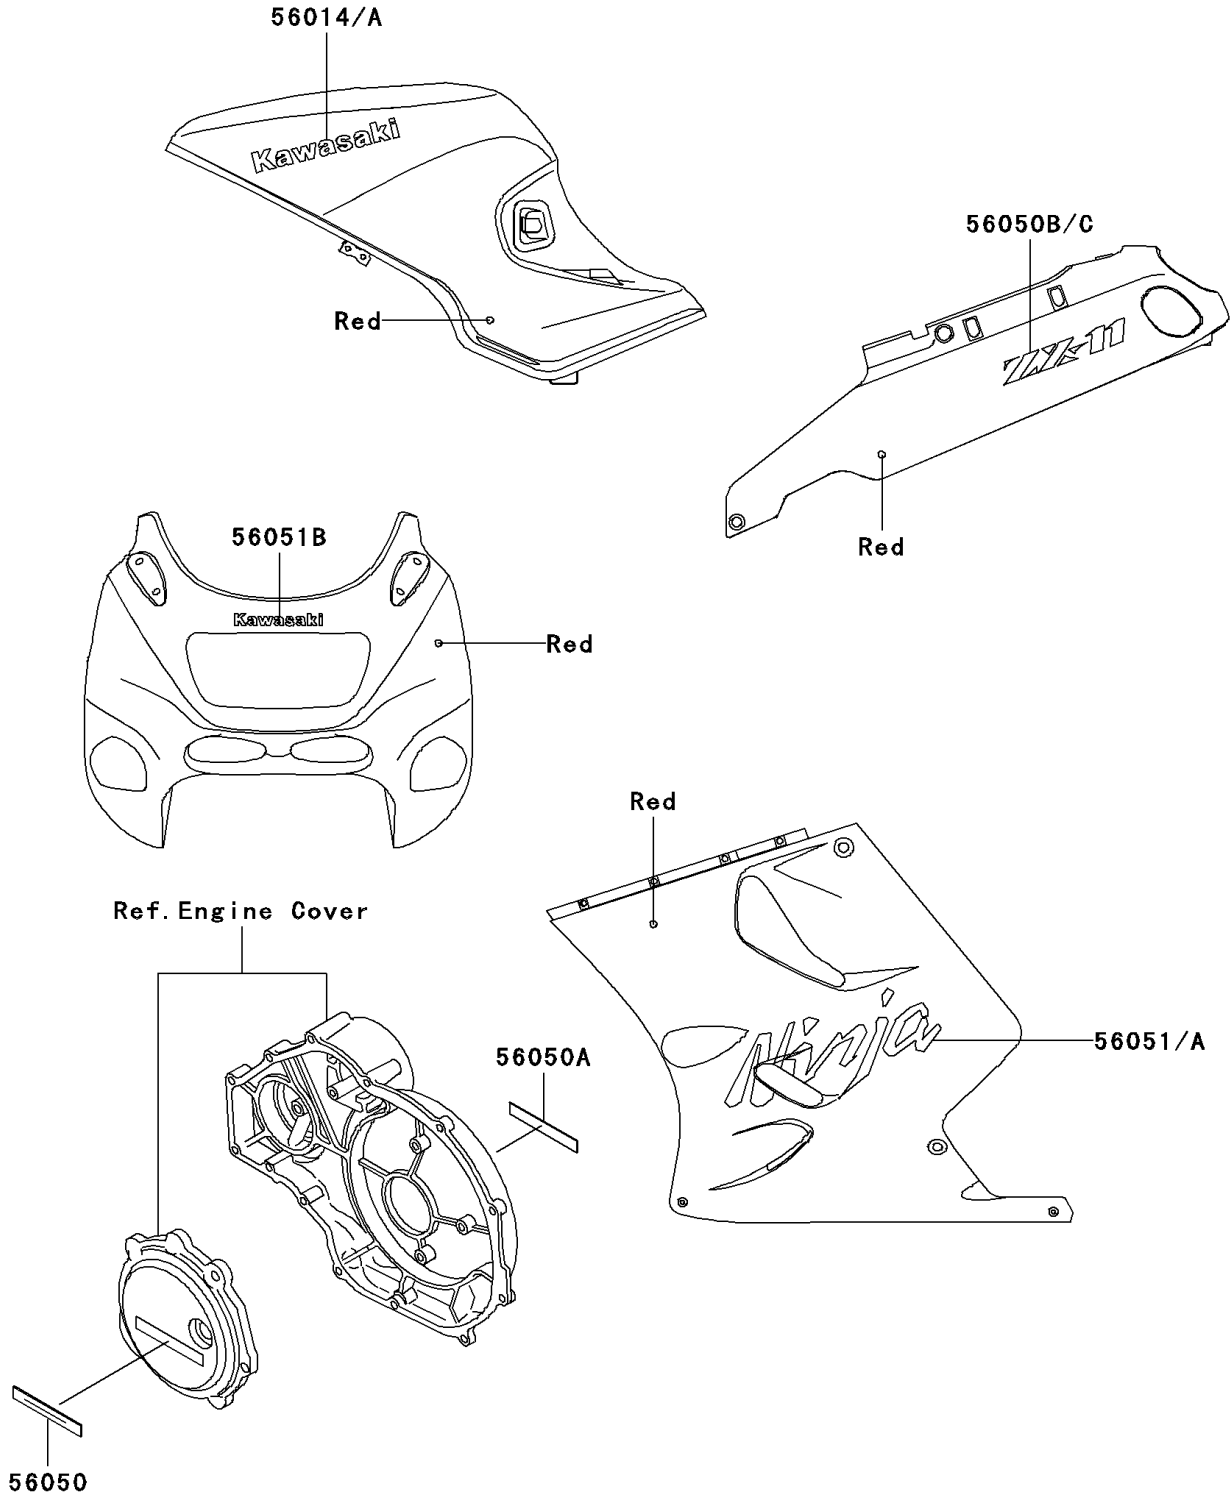

# 1996 Ninja® ZX™ -11 PARTS DIAGRAM

Decals(Red)(ZX1100-D4)

F2861

## 1996 Ninja® ZX™-11 PARTS LIST

Decals(Red)(ZX1100-D4)

ITEM NAME	PART NUMBER	QUANTITY
EMBLEM,FUEL TANK,LH,KAWASAKI (Ref # 56014)	56014-1284	1
EMBLEM,FUEL TANK,RH,KAWASAKI (Ref # 56014A)	56014-1285	1
MARK,ENGINE COVER,LH (Ref # 56050)	56050-1094	1
MARK,ENGINE COVER,RH (Ref # 56050A)	56050-1095	1
MARK,SIDE COVER,LH,ZX-11 (Ref # 56050B)	56050-1938	1
MARK,SIDE COVER,RH,ZX-11 (Ref # 56050C)	56050-1939	1
MARK,LWR COWLING,LH,NINJA (Ref # 56051)	56051-1342	1
MARK,LWR COWLING,RH,NINJA (Ref # 56051A)	56051-1343	1
MARK,UPP COWLING,KAWASAKI (Ref # 56051B)	56051-1366	1