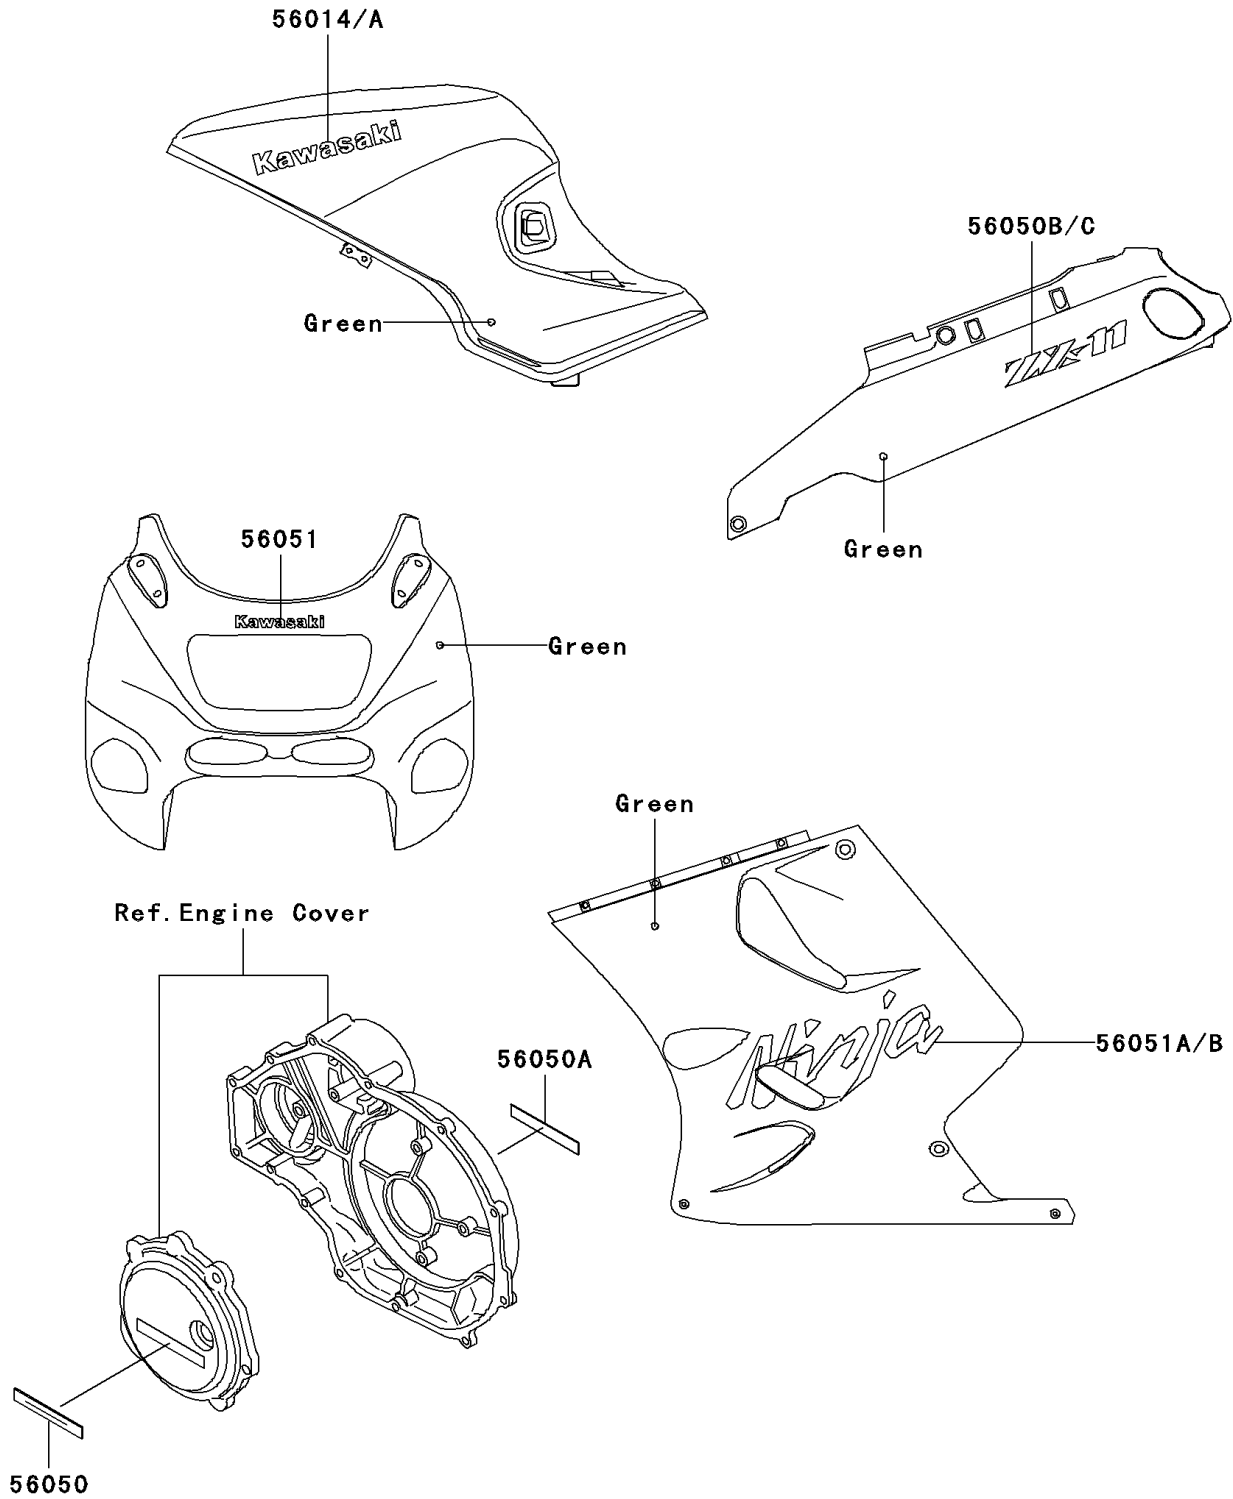

1997 Ninja® ZX™-11 PARTS DIAGRAM

Decals(Green)(ZX1100-D4/D5)

F2861A

1997 Ninja® ZX™ -11 PARTS LIST

Decals(Green)(ZX1100-D4/D5)

ITEM NAME	PART NUMBER	QUANTITY
EMBLEM,FUEL TANK,LH,KAWASAKI (Ref # 56014)	56014-1284	1
EMBLEM,FUEL TANK,RH,KAWASAKI (Ref # 56014A)	56014-1285	1
MARK,ENGINE COVER,LH (Ref # 56050)	56050-1094	1
MARK,ENGINE COVER,RH (Ref # 56050A)	56050-1095	1
MARK,SIDE COVER,LH,ZX-11 (Ref # 56050B)	56050-1938	1
MARK,SIDE COVER,RH,ZX-11 (Ref # 56050C)	56050-1939	1
MARK,UPP COWLING,KAWASAKI (Ref # 56051)	56051-1338	1
MARK,LWR COWLING,LH,NINJA (Ref # 56051A)	56051-1339	1
MARK,LWR COWLING,RH,NINJA (Ref # 56051B)	56051-1340	1