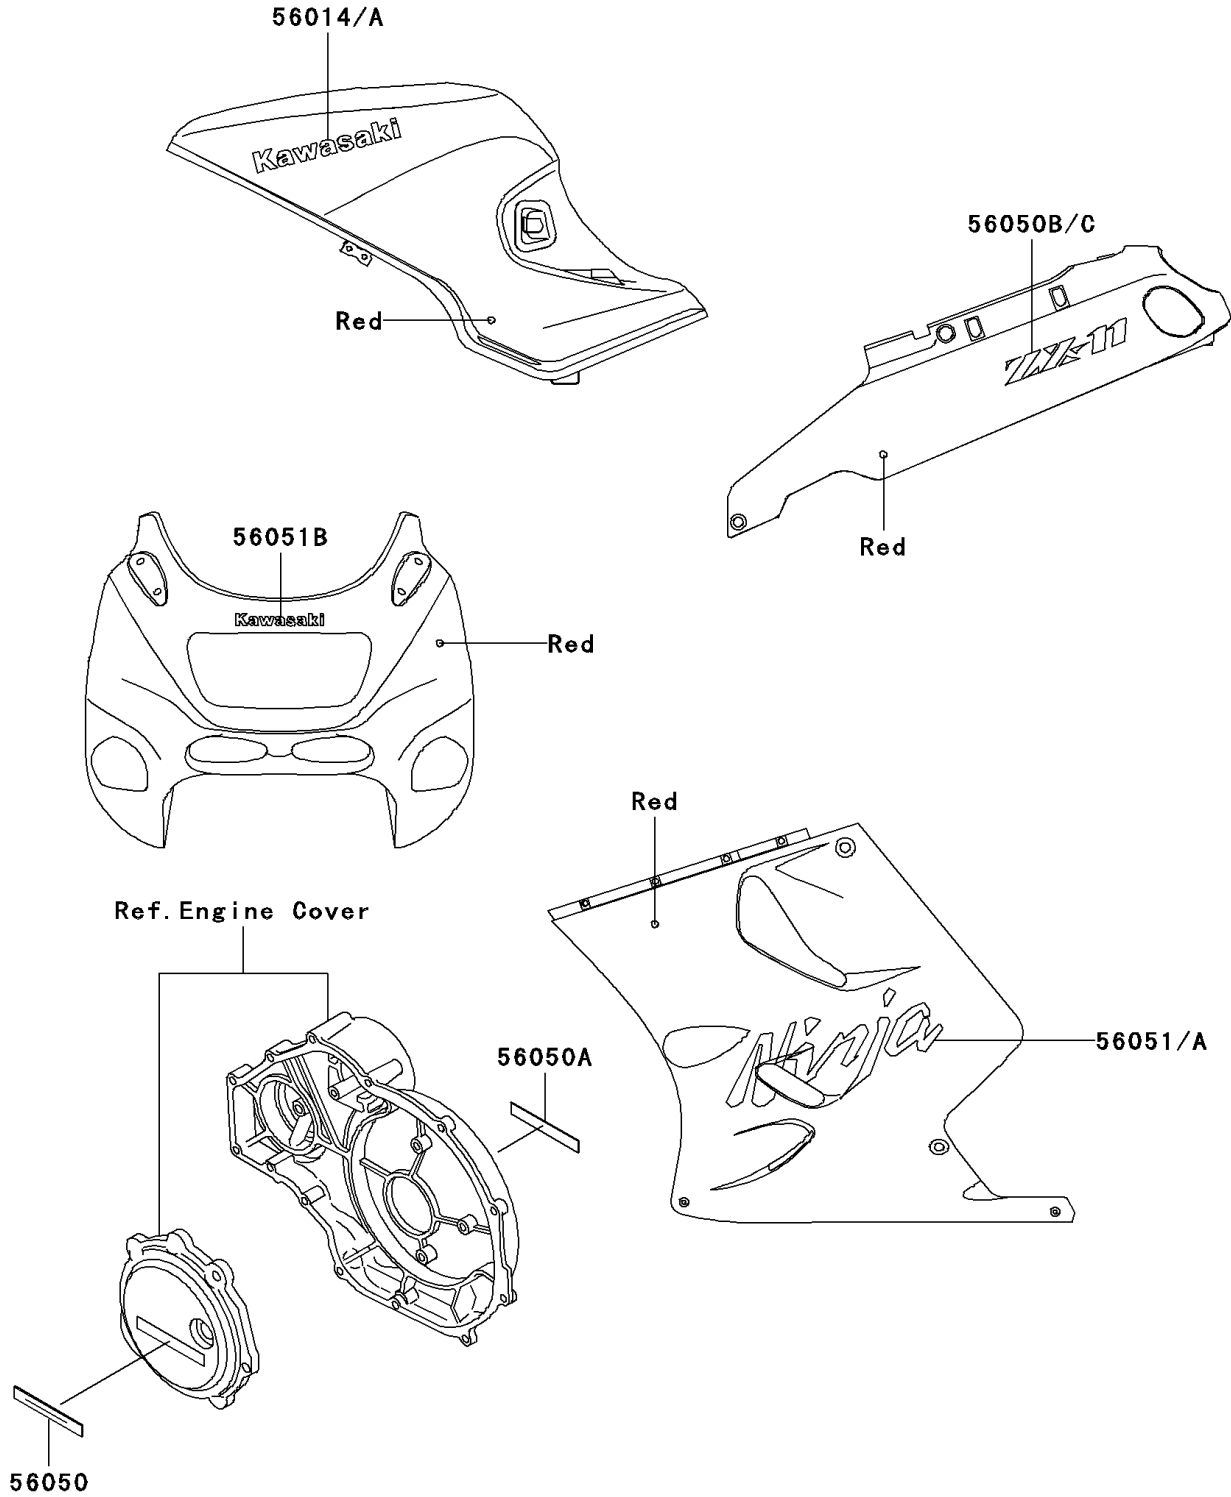

1997 Ninja® ZX™-11 PARTS DIAGRAM

Decals(Red)(ZX1100-D5)

F2861B

1997 Ninja® ZX™ -11 PARTS LIST

Decals(Red)(ZX1100-D5)

ITEM NAME	PART NUMBER	QUANTITY
EMBLEM,FUEL TANK,LH,KAWASAKI (Ref # 56014)	56014-1284	1
EMBLEM,FUEL TANK,RH,KAWASAKI (Ref # 56014A)	56014-1285	1
MARK,ENGINE COVER,LH (Ref # 56050)	56050-1094	1
MARK,ENGINE COVER,RH (Ref # 56050A)	56050-1095	1
MARK,SIDE COVER,LH,ZX-11 (Ref # 56050B)	56050-1938	1
MARK,SIDE COVER,RH,ZX-11 (Ref # 56050C)	56050-1939	1
MARK,LWR COWLING,LH,NINJA (Ref # 56051)	56051-1507	1
MARK,LWR COWLING,RH,NINJA (Ref # 56051A)	56051-1508	1
MARK,UPP COWLING,KAWASAKI (Ref # 56051B)	56051-1509	1