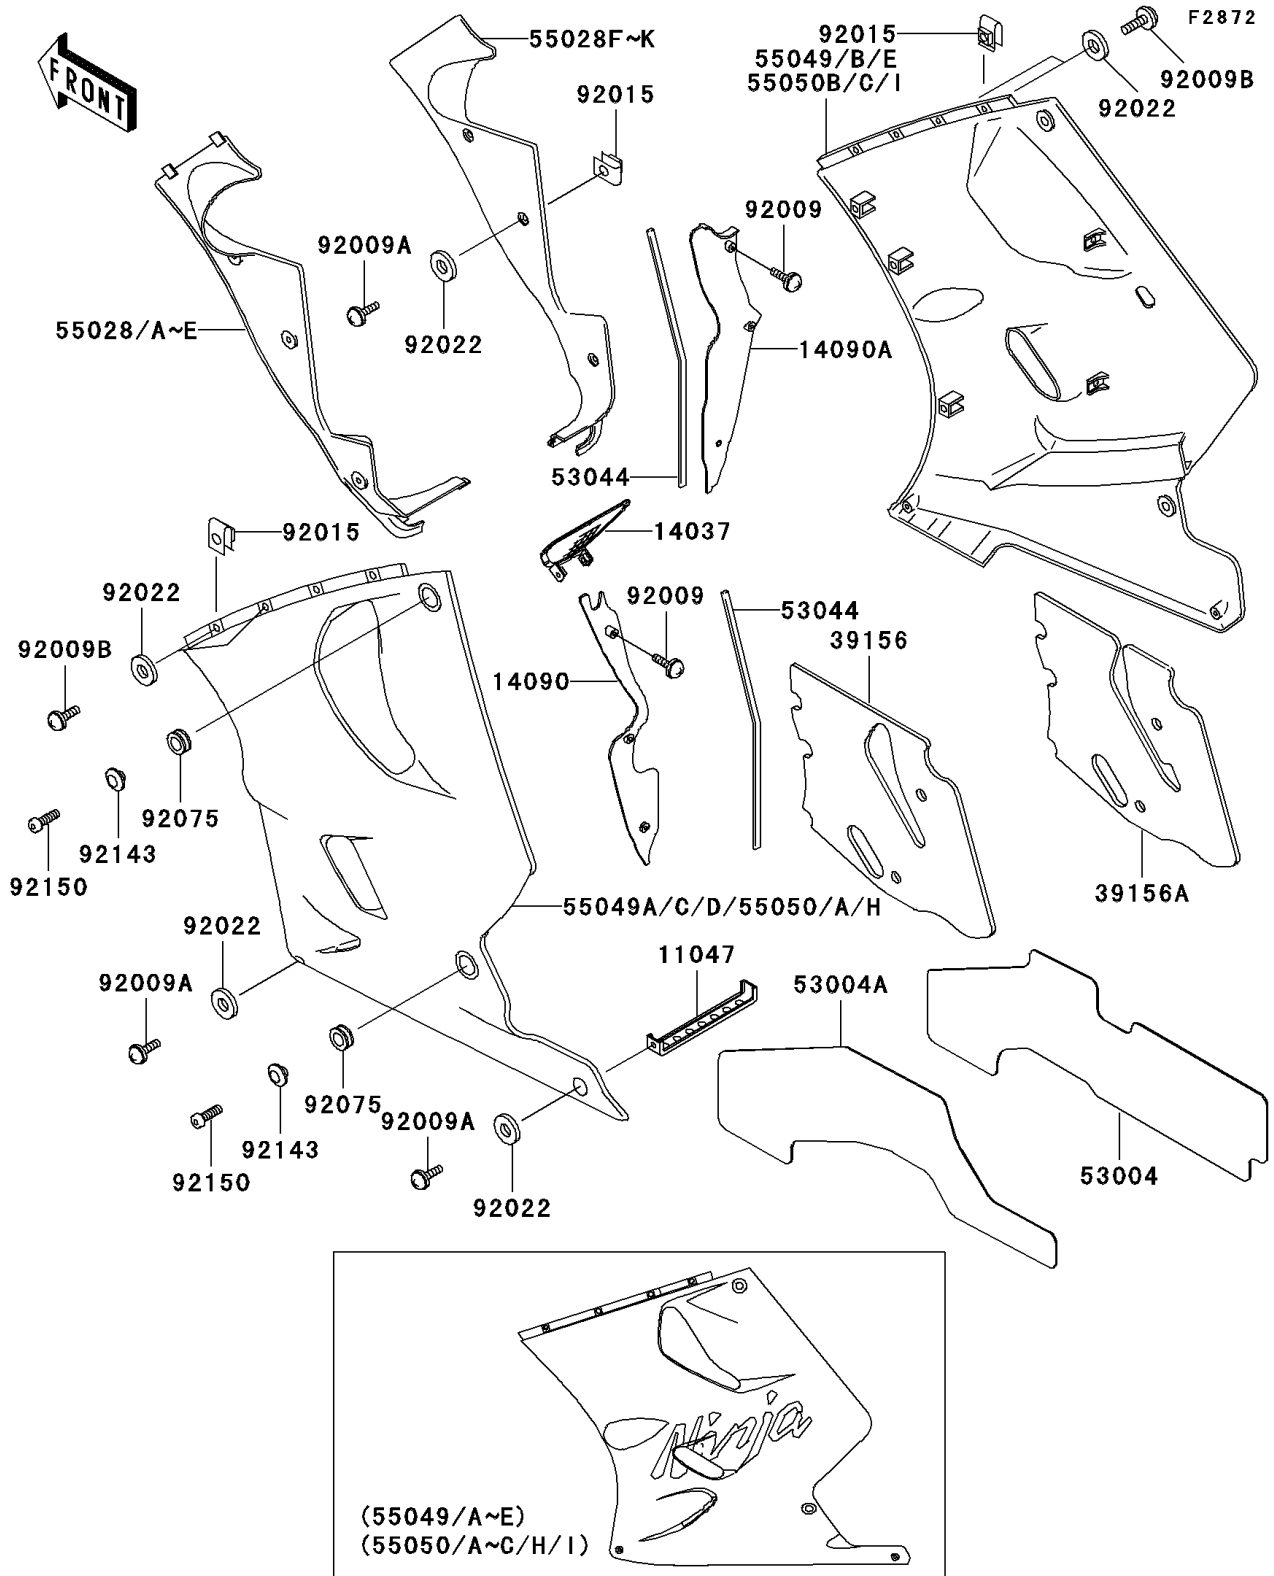

1997 Ninja® ZX™ -11 PARTS DIAGRAM

Cowling Lower

1997 Ninja® ZX™ -11 PARTS LIST

Cowling Lowers

ITEM NAME	PART NUMBER	QUANTITY
BRACKET,LWR COWLING (Ref # 11047)	11047-1080	1
SCREEN,FR COWLING (Ref # 14037)	14037-1176	1
COVER,HEAT GUARD,LH (Ref # 14090)	14090-1283	1
COVER,HEAT GUARD,RH (Ref # 14090A)	14090-1284	1
PAD,LWR COWLING,LH,UPP (Ref # 39156)	39156-1310	1
PAD,LWR COWLING,RH,UPP (Ref # 39156A)	39156-1311	1
MAT,LWR COWLING,RH,LWR (Ref # 53004)	53004-1075	1
MAT,LWR COWLING,LH,LWR (Ref # 53004A)	53004-1089	1
TRIM,L=300 (Ref # 53044)	53044-1213	2
SCREW,TAPPING,5X14 (Ref # 92009)	92009-1197	6
SCREW,5X16 (Ref # 92009A)	92009-1654	10
SCREW,5X20 (Ref # 92009B)	92009-1656	8
NUT,5MM (Ref # 92015)	92015-1798	14
WASHER,NYLON,5.3X11.5X1.5 (Ref # 92022)	92022-1521	14
DAMPER (Ref # 92075)	92075-1634	4
COLLAR,BLACK (Ref # 92143)	92143-1226	4
BOLT,SOCKET,6X18 (Ref # 92150)	92150-1553	4
COWLING,FR,LH,L.W.GREEN (Ref # 55028)	55028-1298-DS	1
COWLING,FR,LH,RED MICA (Ref # 55028C)	55028-1298-1Q	1
COWLING,FR,LH,A.RED MICA (Ref # 55028D)	55028-1298-2D	1
COWLING,FR,LH,L.W.GREEN (Ref # 55028E)	55028-1298-24	1
COWLING,FR,RH,L.W.GREEN (Ref # 55028F)	55028-1299-DS	1
COWLING,FR,RH,RED MICA (Ref # 55028I)	55028-1299-1Q	1
COWLING,FR,RH,A.RED MICA (Ref # 55028J)	55028-1299-2D	1
COWLING,FR,RH,L.W.GREEN (Ref # 55028K)	55028-1299-24	1
COWLING-ASSY,LWR,RH,L.W.GREEN (Ref # 55049B)	55049-5470-24	1
COWLING-ASSY,LWR,LH,L.W.GREEN (Ref # 55049C)	55049-5471-24	1
COWLING.,LWR,LH,L.W.GREEN (Ref # 55049D)	55049-5486-DS	1
COWLING.,LWR,RH,L.W.GREEN (Ref # 55049E)	55049-5487-DS	1

1997 Ninja® ZX™ -11 PARTS LIST

Cowling Lowers

ITEM NAME	PART NUMBER	QUANTITY
COWLING-ASSY.,LWR,LH,RED MICA (Ref # 55050)	55050-5034-1Q	1
COWLING-ASSY.,LWR,LH,RED MICA (Ref # 55050A)	55050-5034-2D	1
COWLING-ASSY.,LWR,RH,RED MICA (Ref # 55050B)	55050-5035-1Q	1
COWLING-ASSY.,LWR,RH,RED MICA (Ref # 55050C)	55050-5035-2D	1