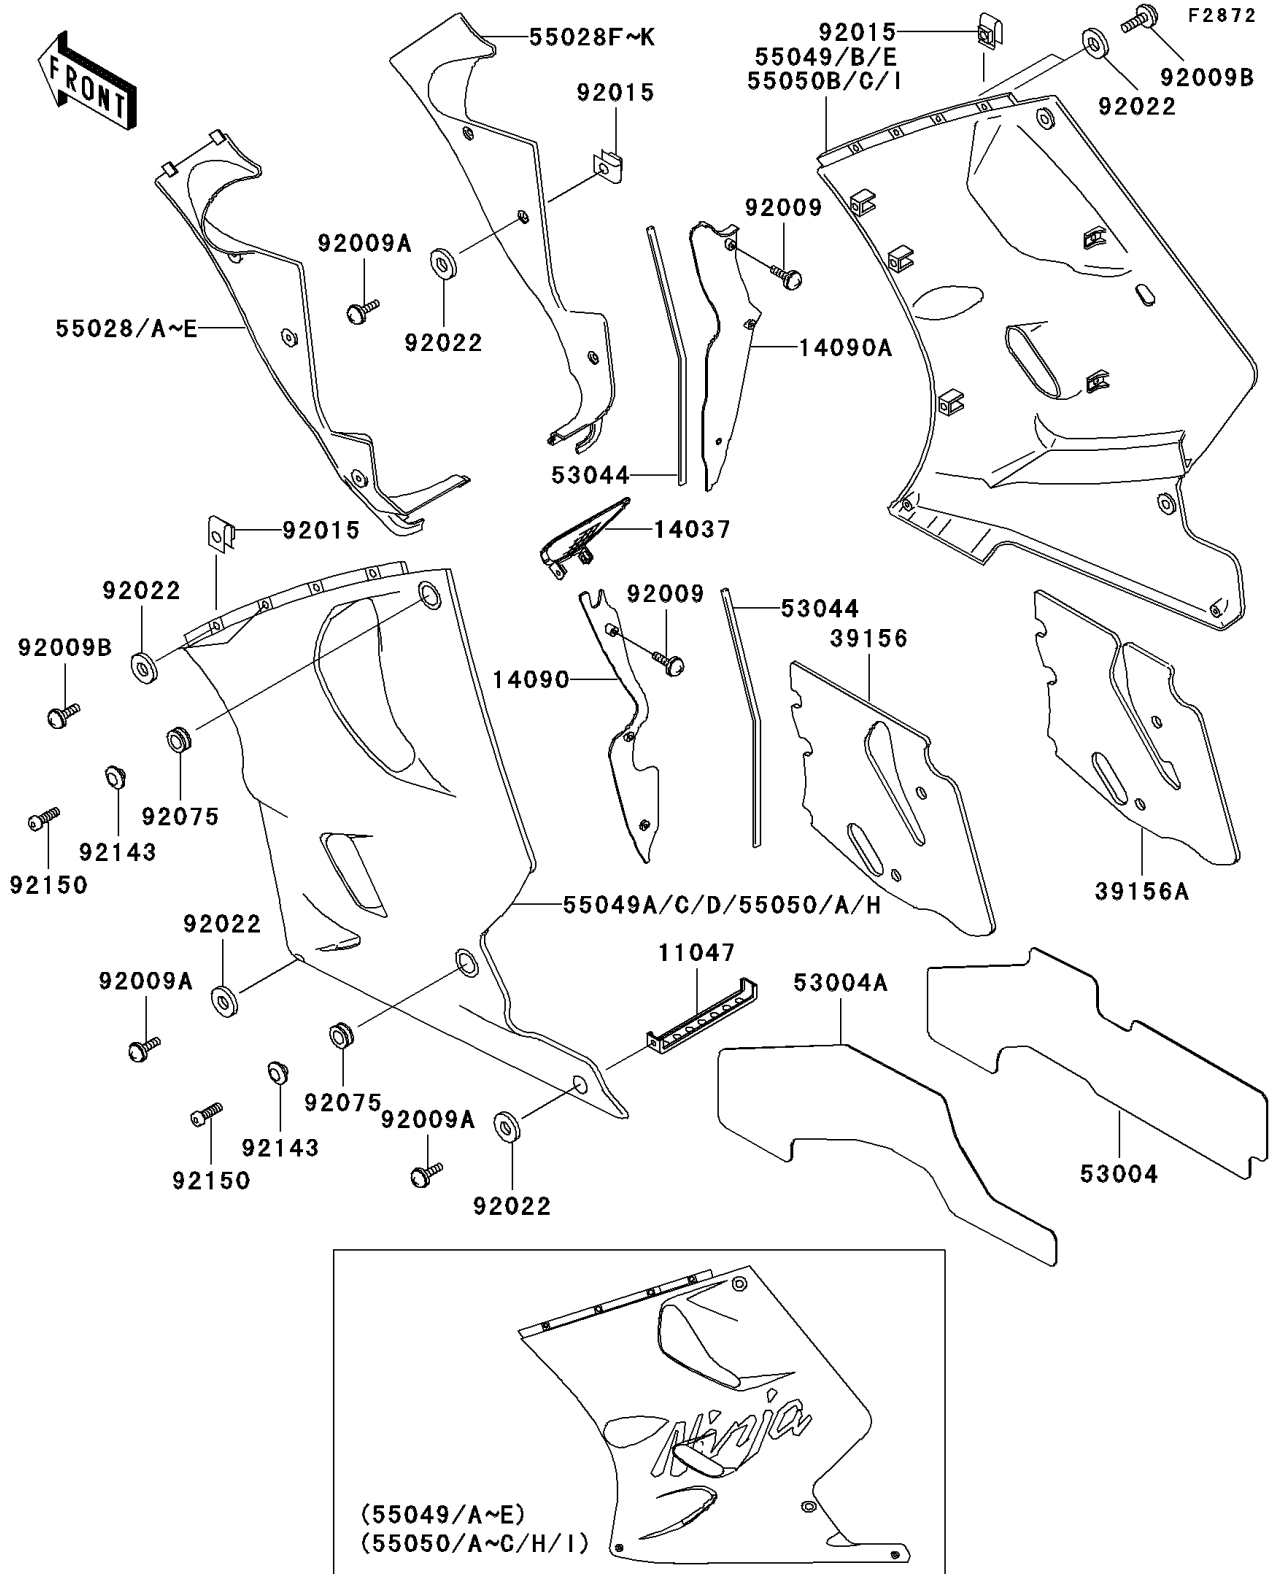

# 1998 Ninja® ZX™-11 PARTS DIAGRAM

## Cowling Lower

# 1998 Ninja® ZX™-11 PARTS LIST

## Cowling Lowers

ITEM NAME	PART NUMBER	QUANTITY
BRACKET,LWR COWLING (Ref # 11047)	11047-1080	1
SCREEN,FR COWLING (Ref # 14037)	14037-1176	1
COVER,HEAT GUARD,LH (Ref # 14090)	14090-1283	1
COVER,HEAT GUARD,RH (Ref # 14090A)	14090-1284	1
PAD,LWR COWLING,LH,UPP (Ref # 39156)	39156-1310	1
PAD,LWR COWLING,RH,UPP (Ref # 39156A)	39156-1311	1
MAT,LWR COWLING,RH,LWR (Ref # 53004)	53004-1075	1
MAT,LWR COWLING,LH,LWR (Ref # 53004A)	53004-1089	1
TRIM,L=300 (Ref # 53044)	53044-1213	2
COWLING,FR,LH,EBONY (Ref # 55028A)	55028-1298-H8	1
COWLING,FR,RH,EBONY (Ref # 55028G)	55028-1299-H8	1
COWLING-ASSY.,LWR,LH,EBONY (Ref # 55050H)	55050-5099-H8	1
COWLING-ASSY.,LWR,RH,EBONY (Ref # 55050I)	55050-5100-H8	1
SCREW,TAPPING,5X14 (Ref # 92009)	92009-1197	6
SCREW,5X16 (Ref # 92009A)	92009-1654	10
SCREW,5X20 (Ref # 92009B)	92009-1656	8
NUT,5MM (Ref # 92015)	92015-1798	14
WASHER,NYLON,5.3X11.5X1.5 (Ref # 92022)	92022-1521	14
DAMPER (Ref # 92075)	92075-1634	4
COLLAR,BLACK (Ref # 92143)	92143-1226	4
BOLT,SOCKET,6X18 (Ref # 92150)	92150-1553	4