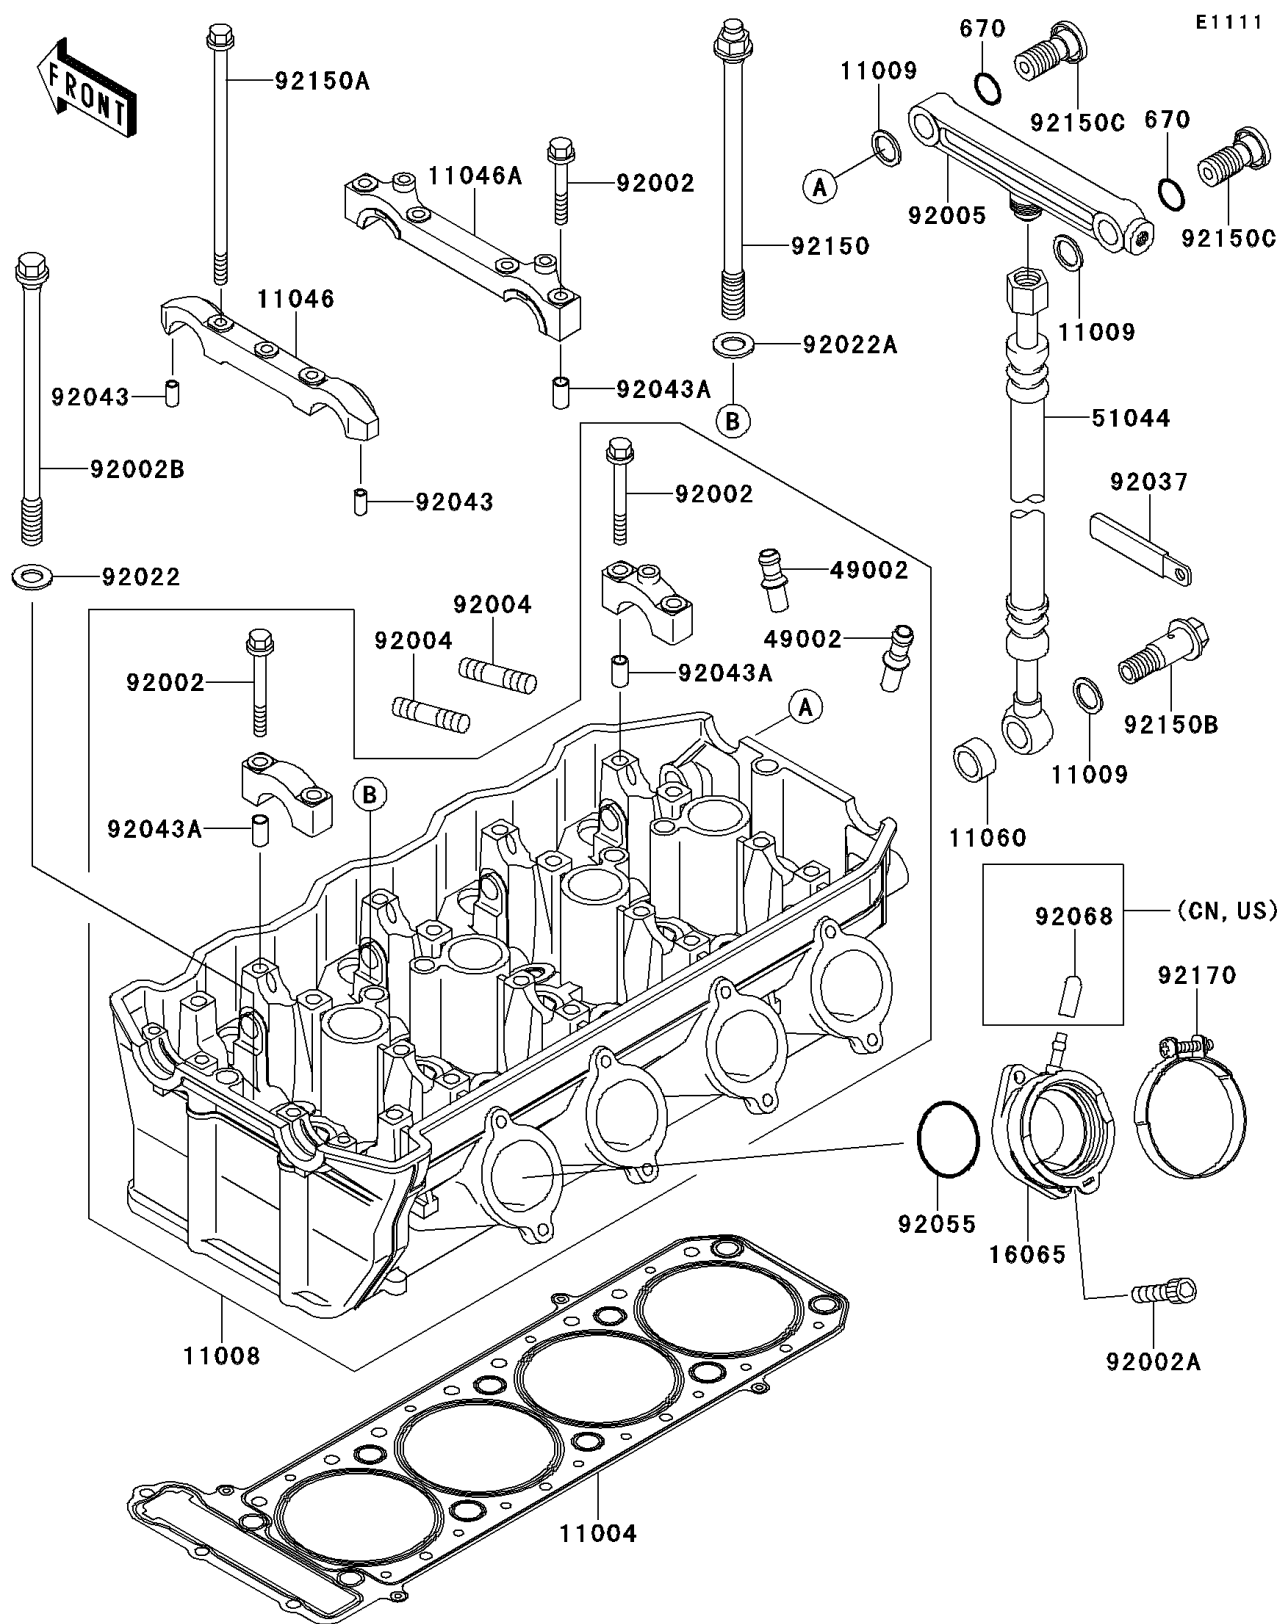

## 2001 Ninja® ZX™-11 PARTS DIAGRAM

Cylinder Head

## 2001 Ninja® ZX™-11 PARTS LIST

### Cylinder Head

ITEM NAME	PART NUMBER	QUANTITY
O RING,15MM (Ref # 670)	670B2015	2
GASKET-HEAD (Ref # 11004)	11004-1248	1
HEAD-COMP-CYLINDER (Ref # 11008)	11008-1281	1
GASKET,14X19.5X1.4 (Ref # 11009)	11009-1461	3
BRACKET,CAMSHAFT,#9 (Ref # 11046)	11046-1150	1
BRACKET,CAMSHAFT,#10 (Ref # 11046A)	11046-1151	1
GASKET (Ref # 11060)	11060-1369	1
HOLDER-CARBURETOR (Ref # 16065)	16065-1210	4
GUIDE-VALVE (Ref # 49002)	49002-1097	AR
TUBE-ASSY (Ref # 51044)	51044-1094	1
BOLT,6X40 (Ref # 92002)	92002-1756	18
BOLT,SOCKET,6X16 (Ref # 92002A)	92002-1778	8
BOLT,10X164 (Ref # 92002B)	92002-1943	4
STUD,8X22 (Ref # 92004)	92004-1181	8
FITTING (Ref # 92005)	92005-1168	1
WASHER,10.5X20X1.6 (Ref # 92022)	92022-1591	4
WASHER,11.5X20.5X1.6 (Ref # 92022A)	92022-1720	6
CLAMP (Ref # 92037)	92037-1997	1
PIN,4.2X6X12 (Ref # 92043)	92043-1262	2
PIN,6.2X8X14 (Ref # 92043A)	92043-1263	18
RING-O,43.7X1.9 (Ref # 92055)	92055-1401	4
BOLT,11X164 (Ref # 92150)	92150-1075	6
BOLT,6X148 (Ref # 92150A)	92150-1076	2
BOLT,BANJO,12X40.5 (Ref # 92150B)	92150-1077	1
BOLT (Ref # 92150C)	92150-1078	2
CLAMP (Ref # 92170)	92170-1160	4
PLUG,12X25 (Ref # 92068)	92068-006	2